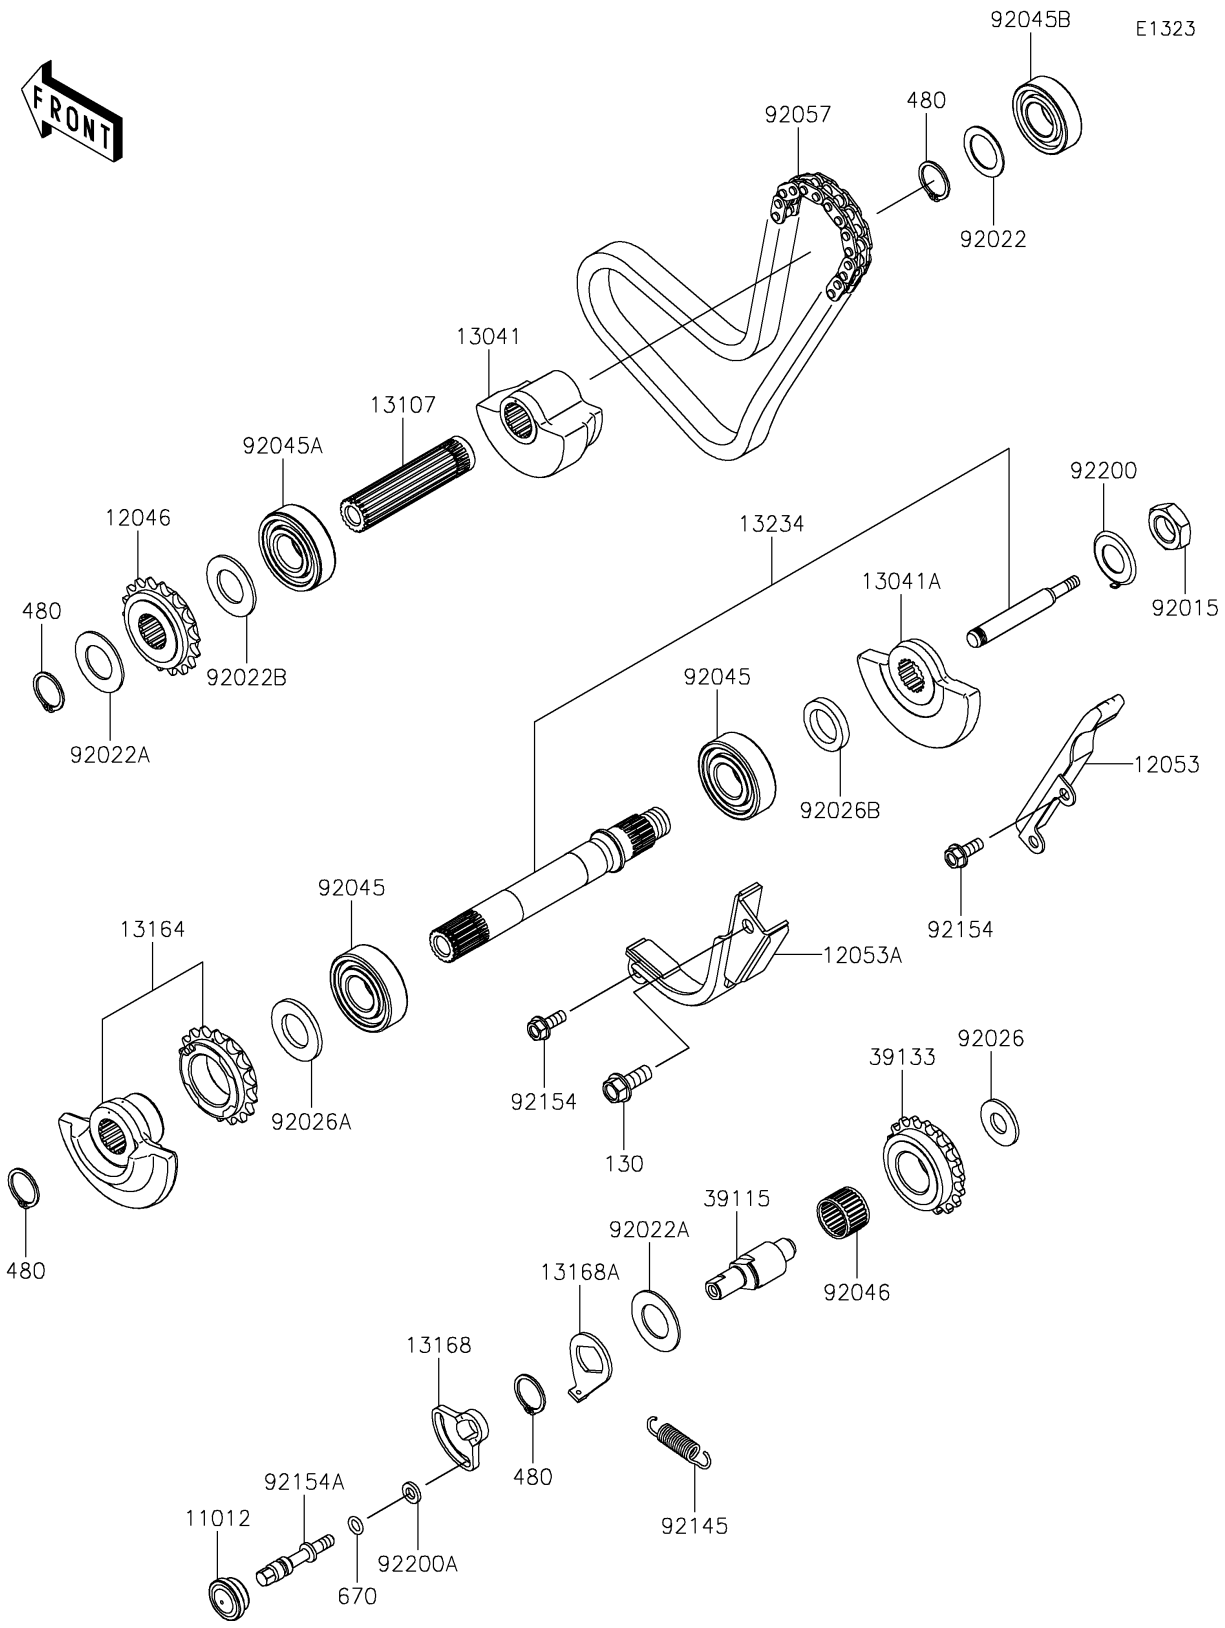

2023 KLR® 650 PARTS DIAGRAM

Balancer

2023 KLR® 650 PARTS LIST

Balancer

ITEM NAME	PART NUMBER	QUANTITY
CAP (Ref # 11012)	11012-1369	1
SPROCKET,BALANCER,18T (Ref # 12046)	12046-1165	1
GUIDE-CHAIN,RR (Ref # 12053)	12053-1111	1
GUIDE-CHAIN,FR (Ref # 12053A)	12053-1175	1
BALANCER,RR (Ref # 13041)	13041-0032	1
BALANCER,FR,RH (Ref # 13041A)	13041-0034	1
SHAFT,BALANCER,RR (Ref # 13107)	13107-1104	1
BALANCER-COMP,FR,LH (Ref # 13164)	13164-0002	1
LEVER,IDLER SHAFT (Ref # 13168)	13168-0184	1
LEVER (Ref # 13168A)	13168-0911	1
SHAFT-COMP,BALANCER,FR (Ref # 13234)	13234-0035	1
SHAFT-IDLER (Ref # 39115)	39115-0022	1
SPROCKET-IDLER,IDLER (Ref # 39133)	39133-1060	1
NUT,16MM (Ref # 92015)	92015-1477	1
WASHER,20.5X30X1,STEEL (Ref # 92022)	92022-112	1
WASHER,20.3X36X1.5 (Ref # 92022A)	92022-1489	2
WASHER,20.2X36X2 (Ref # 92022B)	92022-1880	1
SPACER,12.2X27X2.3 (Ref # 92026)	92026-0151	1
SPACER,20.2X36X3 (Ref # 92026A)	92026-0155	1
SPACER,20.2X30X5 (Ref # 92026B)	92026-1245	1
BEARING-BALL,20X47X14 (Ref # 92045)	92045-0070	2
BEARING-BALL (Ref # 92045A)	92045-0071	1
BEARING-BALL,20X42X12 (Ref # 92045B)	92045-0072	1
BEARING-NEEDLE (Ref # 92046)	92046-0640	1
CHAIN,BALANCER,BF06HX70L (Ref # 92057)	92057-0888	1
SPRING (Ref # 92145)	92145-0529	1
BOLT,FLANGED,6X16 (Ref # 92154)	92154-1428	3
BOLT,IDLER LEVER (Ref # 92154A)	92154-4358	1
WASHER (Ref # 92200)	92200-0558	1

2023 KLR® 650 PARTS LIST

Balancer

ITEM NAME	PART NUMBER	QUANTITY
WASHER,6.5X12X2.0 (Ref # 92200A)	92200-1263	1
BOLT-FLANGED,8X20 (Ref # 130)	130CA0820	1
CIRCLIP-TYPE-C,20MM (Ref # 480)	480J2000	4
O RING,7MM (Ref # 670)	670B1507	1