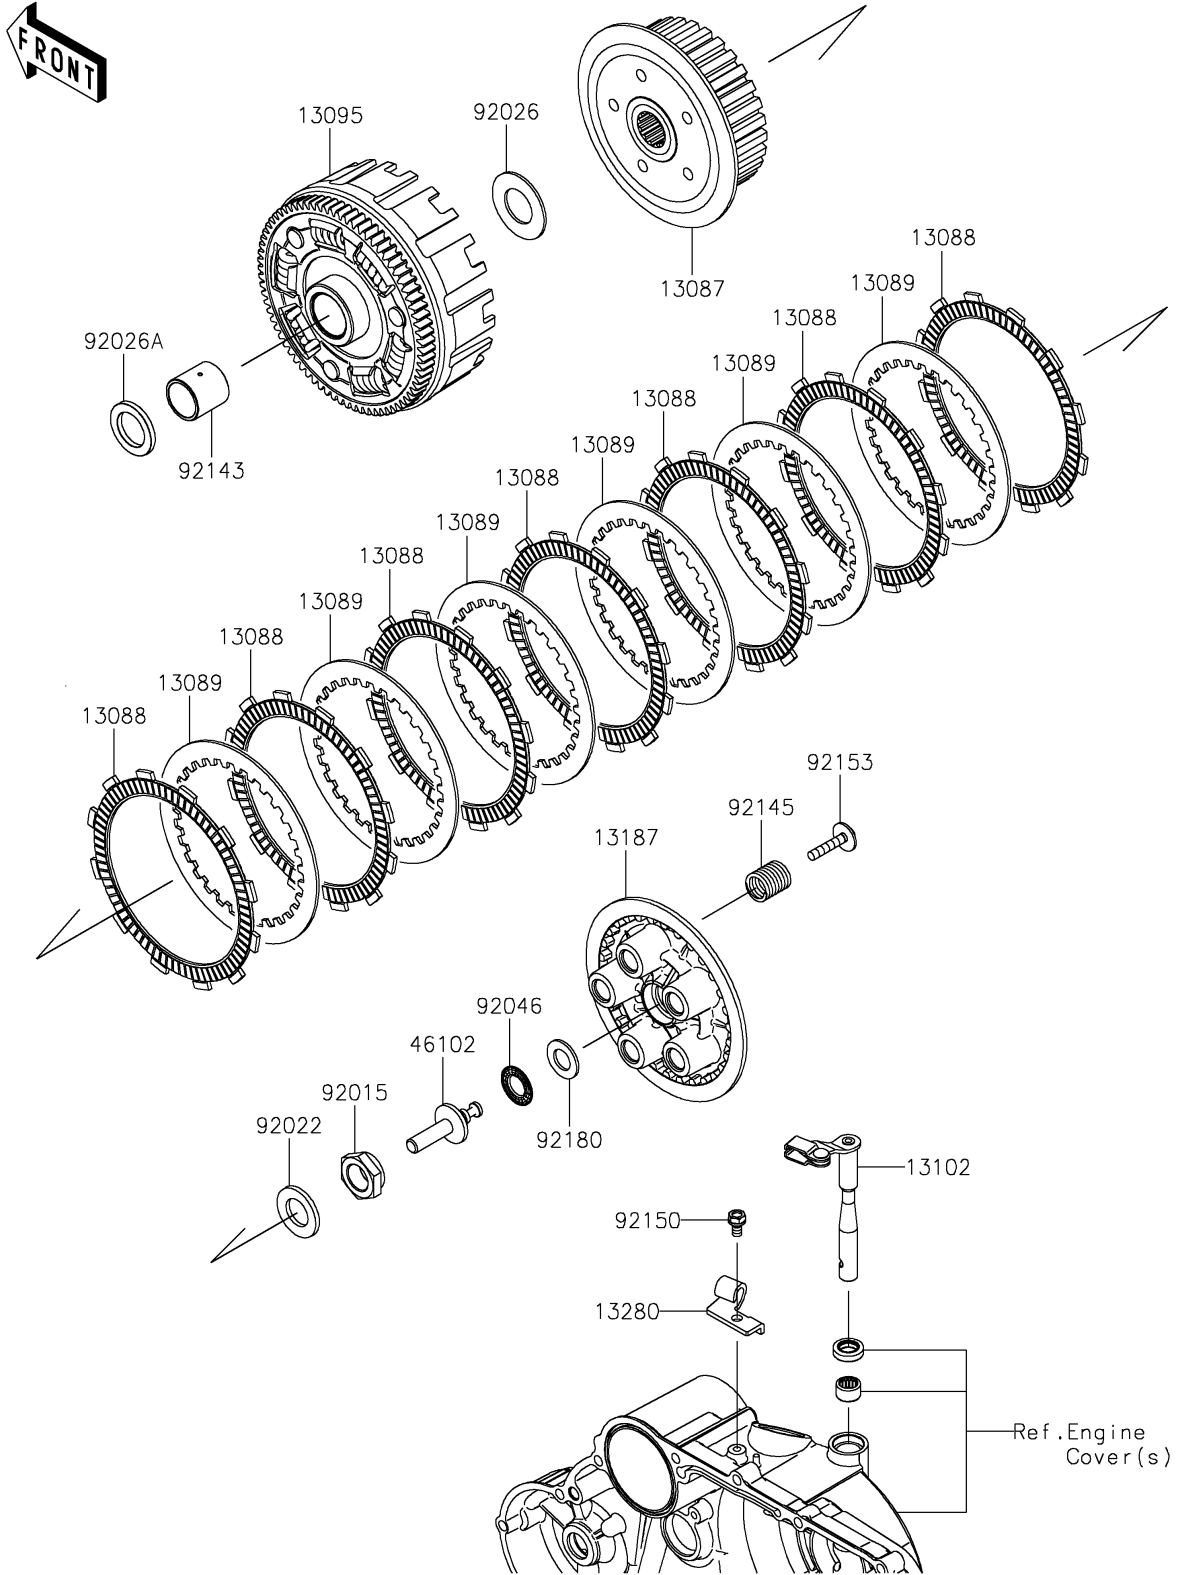

2024 KLR650 PARTS DIAGRAM

Clutch

E1350

2024 KLR650 PARTS LIST

Clutch

ITEM NAME	PART NUMBER	QUANTITY
HUB-CLUTCH (Ref # 13087)	13087-0046	1
PLATE-FRICTION (Ref # 13088)	13088-0023	7
PLATE-CLUTCH,T=2.3 (Ref # 13089)	13089-0016	6
HOUSING-COMP-CLUTCH (Ref # 13095)	13095-0129	1
RELEASE-COMP-CLUTCH (Ref # 13102)	13102-0083	1
PLATE-CLUTCH OPERATING (Ref # 13187)	13187-0037	1
HOLDER (Ref # 13280)	13280-0379	1
ROD (Ref # 46102)	46102-0668	1
NUT,20MM (Ref # 92015)	92015-1555	1
WASHER,20.3X36X3.7 (Ref # 92022)	92022-1868	1
SPACER,25.5X48X2 (Ref # 92026)	92026-0114	1
SPACER,25.1X38X4 (Ref # 92026A)	92026-0154	1
BEARING-NEEDLE,AXK1102 (Ref # 92046)	92046-1052	1
COLLAR (Ref # 92143)	92143-1769	1
SPRING,CLUTCH (Ref # 92145)	92145-0796	5
BOLT,6X12 (Ref # 92150)	92150-1965	1
BOLT,UPSET-WP,6X32 (Ref # 92153)	92153-1880	5
SHIM,15.3X27.5X2.0 (Ref # 92180)	92180-0149	1