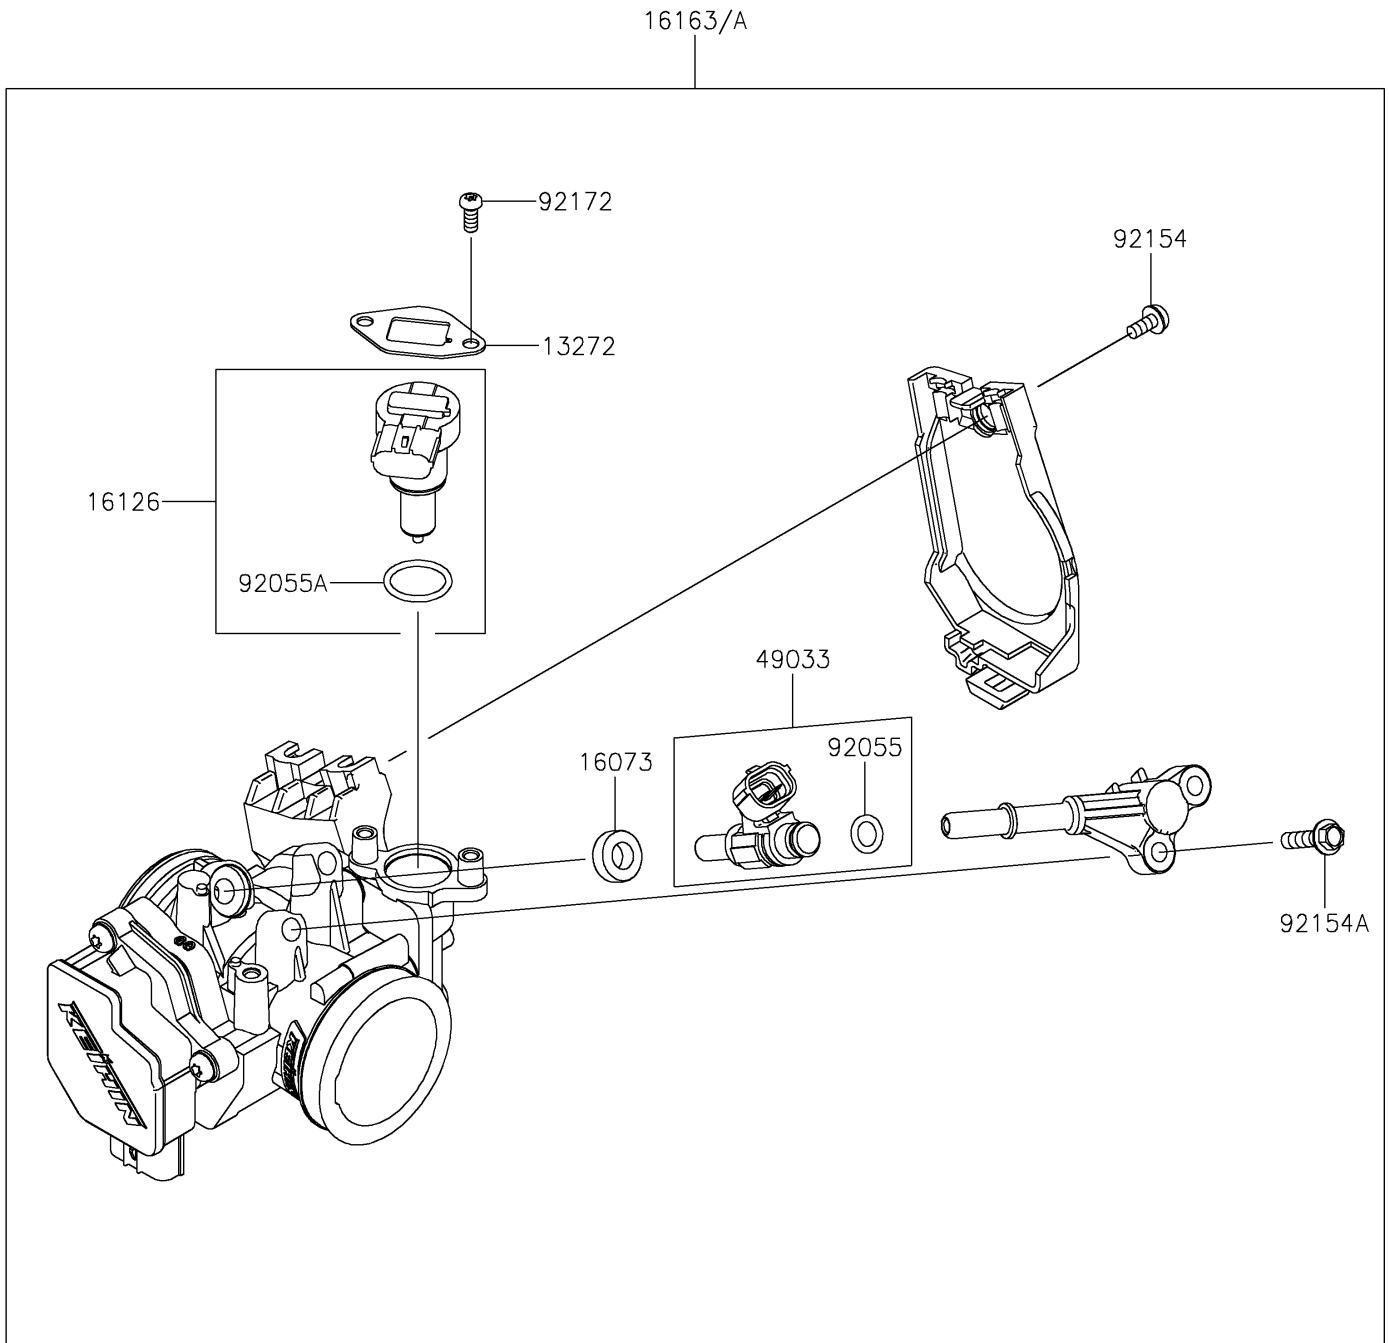

2024 KLR650 PARTS DIAGRAM

Throttle

E1510

2024 KLR650 PARTS LIST

Throttle

| ITEM NAME | PART NUMBER | QUANTITY |
|---------------------------------------|-------------|----------|
| PLATE (Ref # 13272) | 13272-1862 | 1 |
| INSULATOR (Ref # 16073) | 16073-0129 | 1 |
| VALVE,ISC (Ref # 16126) | 16126-0768 | 1 |
| THROTTLE-ASSY (Ref # 16163) | 16163-1244 | 1 |
| THROTTLE-ASSY (Ref # 16163A) | 16163-1248 | 1 |
| NOZZLE-INJECTION (Ref # 49033) | 49033-0578 | 1 |
| RING-O,INJECTION NOZZLE (Ref # 92055) | 92055-0124 | 1 |
| RING-O (Ref # 92055A) | 92055-0826 | 1 |
| BOLT (Ref # 92154) | 92154-0133 | 1 |
| BOLT,FLANGED,5X20 (Ref # 92154A) | 92154-1559 | 2 |
| SCREW,TORX (Ref # 92172) | 92172-0903 | 2 |