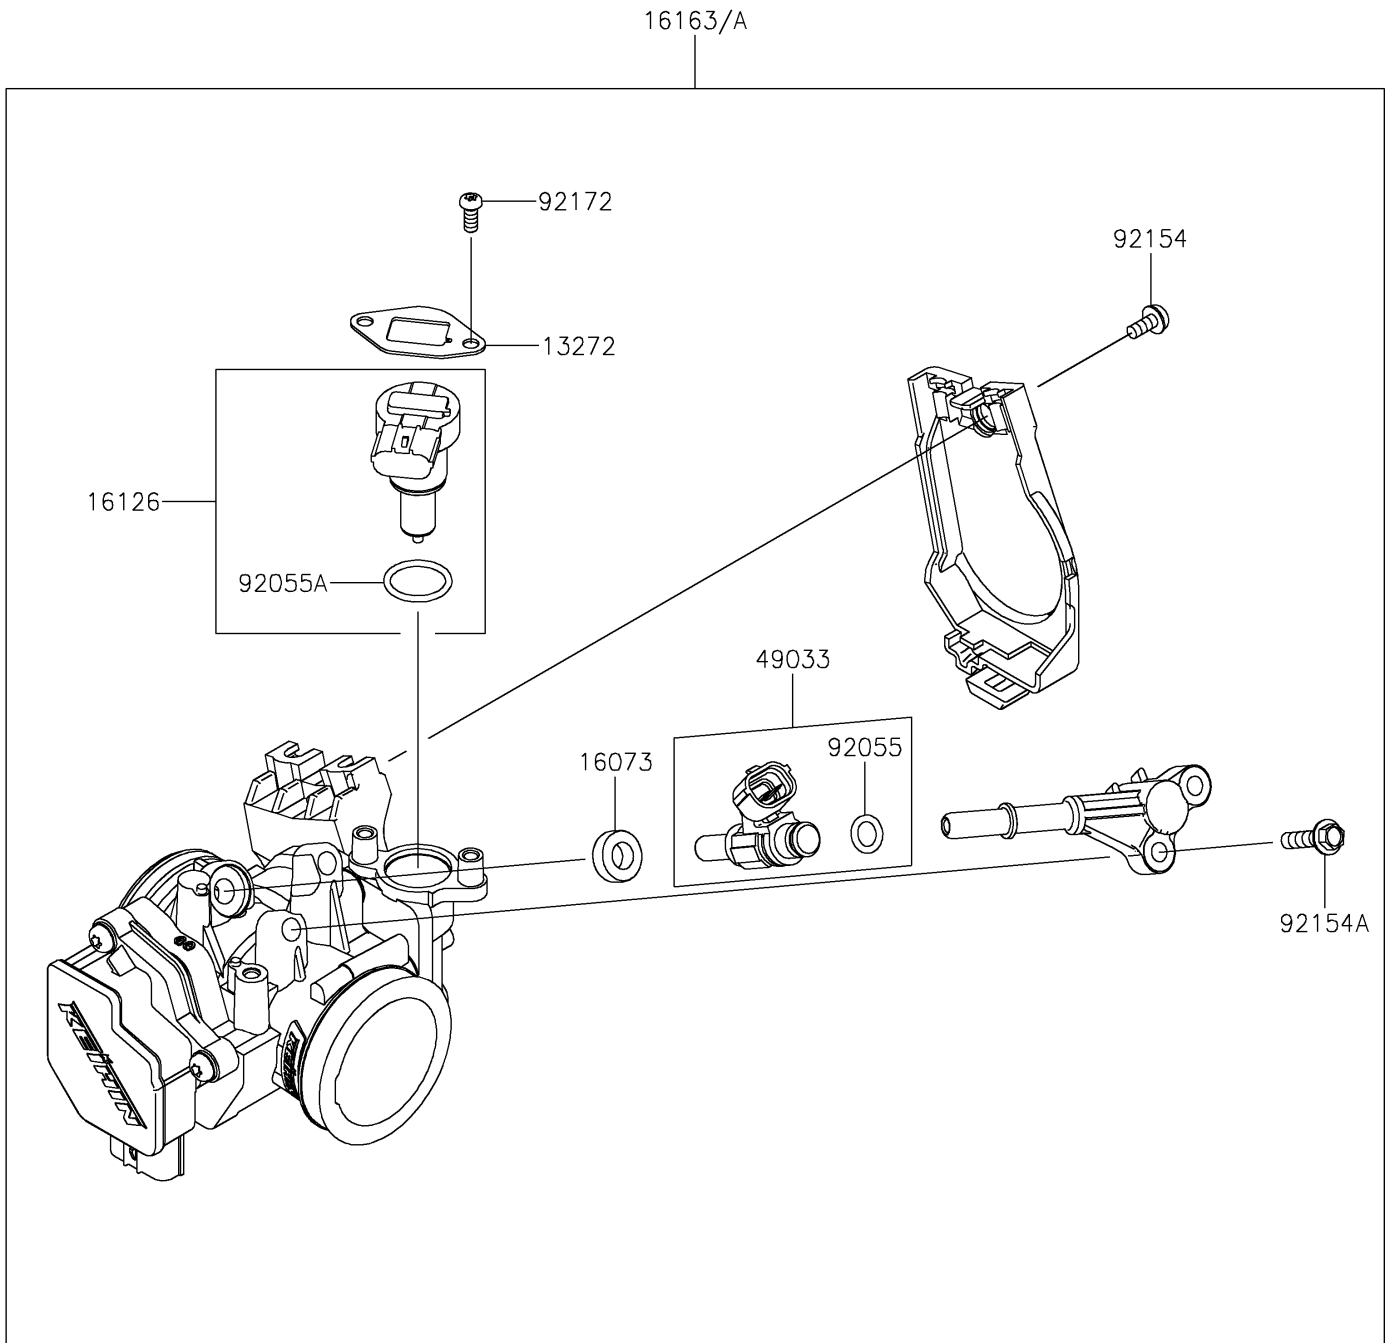

# 2023 KLR® 650 PARTS DIAGRAM

Throttle

E1510

## 2023 KLR® 650 PARTS LIST

### Throttle

ITEM NAME	PART NUMBER	QUANTITY
PLATE (Ref # 13272)	13272-1862	1
INSULATOR (Ref # 16073)	16073-0129	1
VALVE,ISC (Ref # 16126)	16126-0768	1
THROTTLE-ASSY (Ref # 16163)	16163-1244	1
THROTTLE-ASSY (Ref # 16163A)	16163-1248	1
NOZZLE-INJECTION (Ref # 49033)	49033-0578	1
RING-O,INJECTION NOZZLE (Ref # 92055)	92055-0124	1
RING-O (Ref # 92055A)	92055-0826	1
BOLT (Ref # 92154)	92154-0133	1
BOLT,FLANGED,5X20 (Ref # 92154A)	92154-1559	2
SCREW,TORX (Ref # 92172)	92172-0903	2