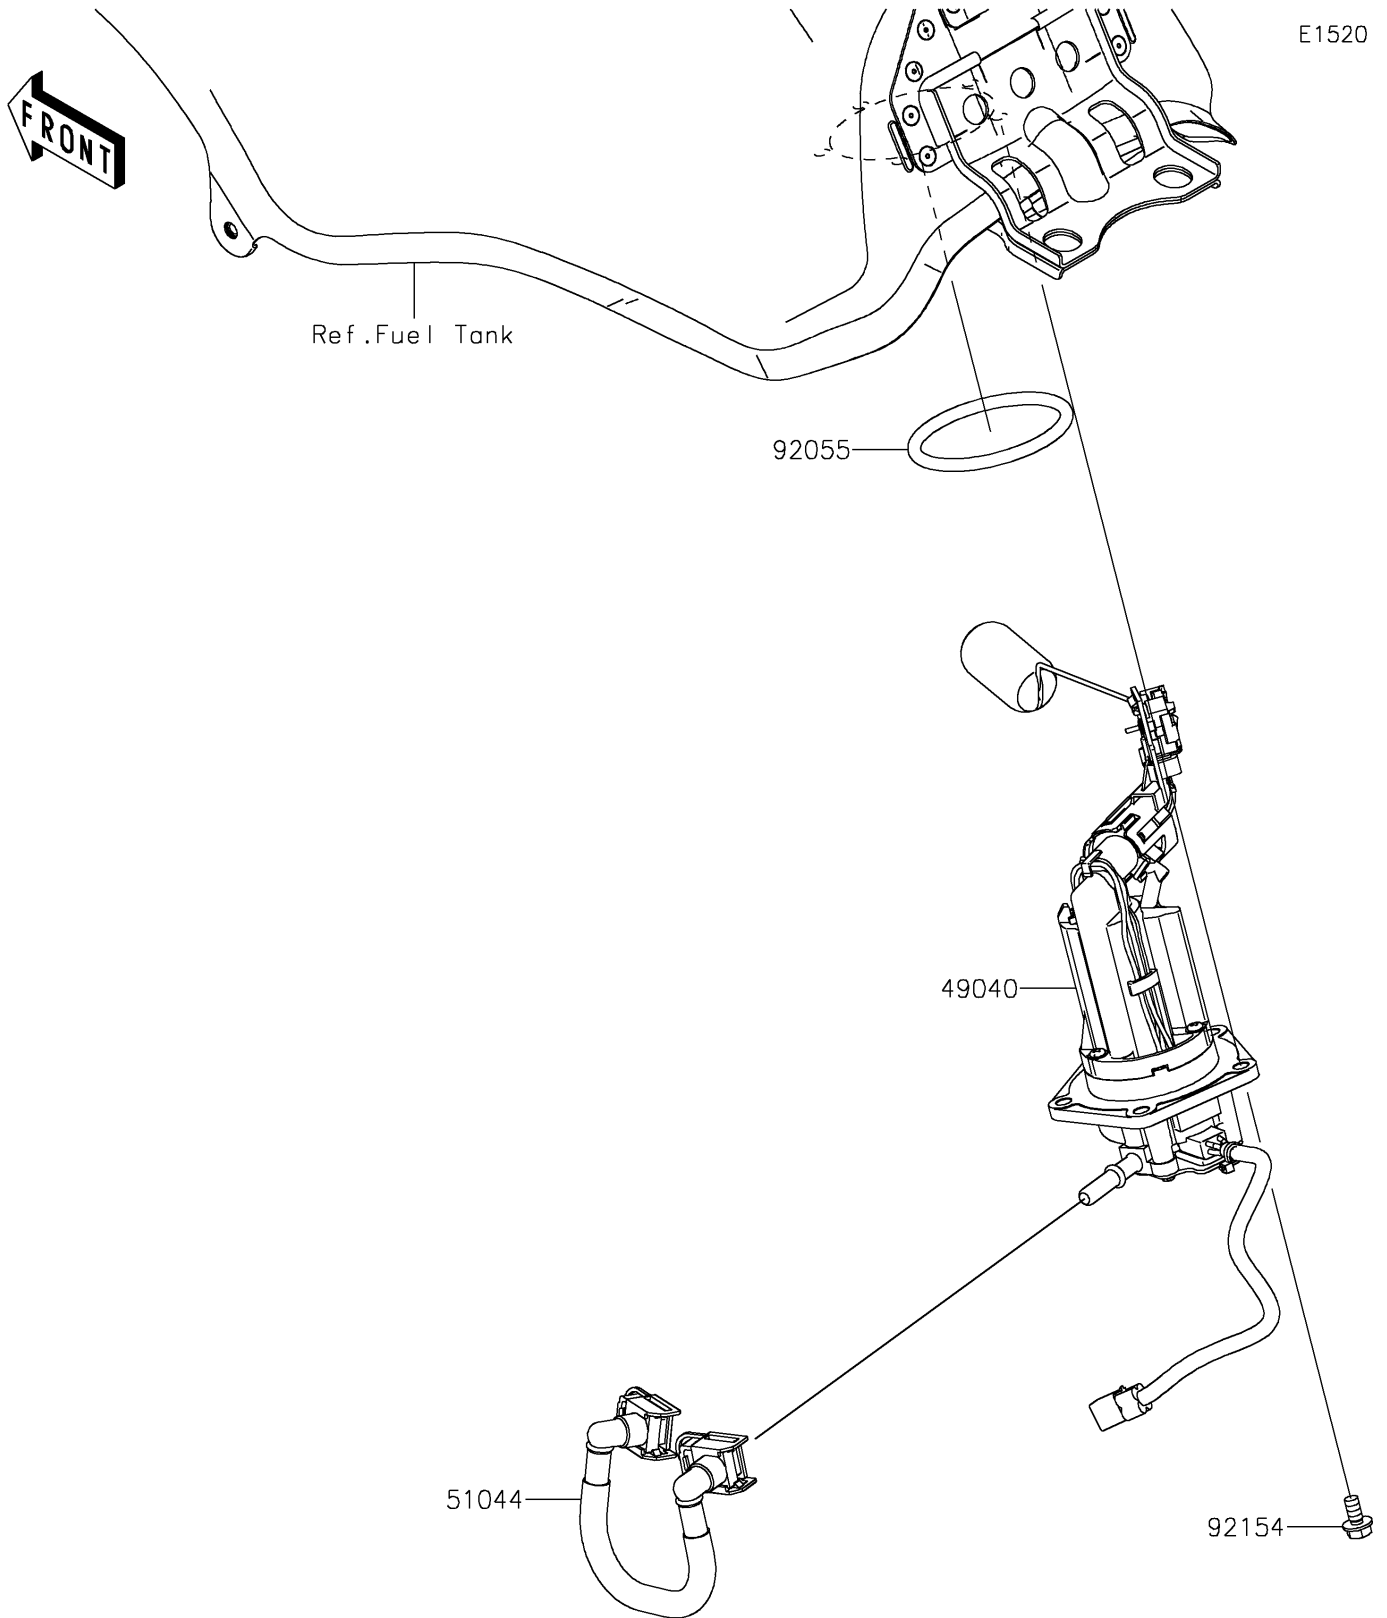

2024 KLR650 PARTS DIAGRAM

Fuel Pump

E1520

2024 KLR650 PARTS LIST

Fuel Pump

| ITEM NAME | PART NUMBER | QUANTITY |
|---------------------------------|-------------|----------|
| PUMP-FUEL (Ref # 49040) | 49040-0799 | 1 |
| TUBE-ASSY,FUEL (Ref # 51044) | 51044-0961 | 1 |
| RING-O,64.6X5.7 (Ref # 92055) | 92055-0185 | 1 |
| BOLT,FLANGED,6X12 (Ref # 92154) | 92154-1848 | 5 |