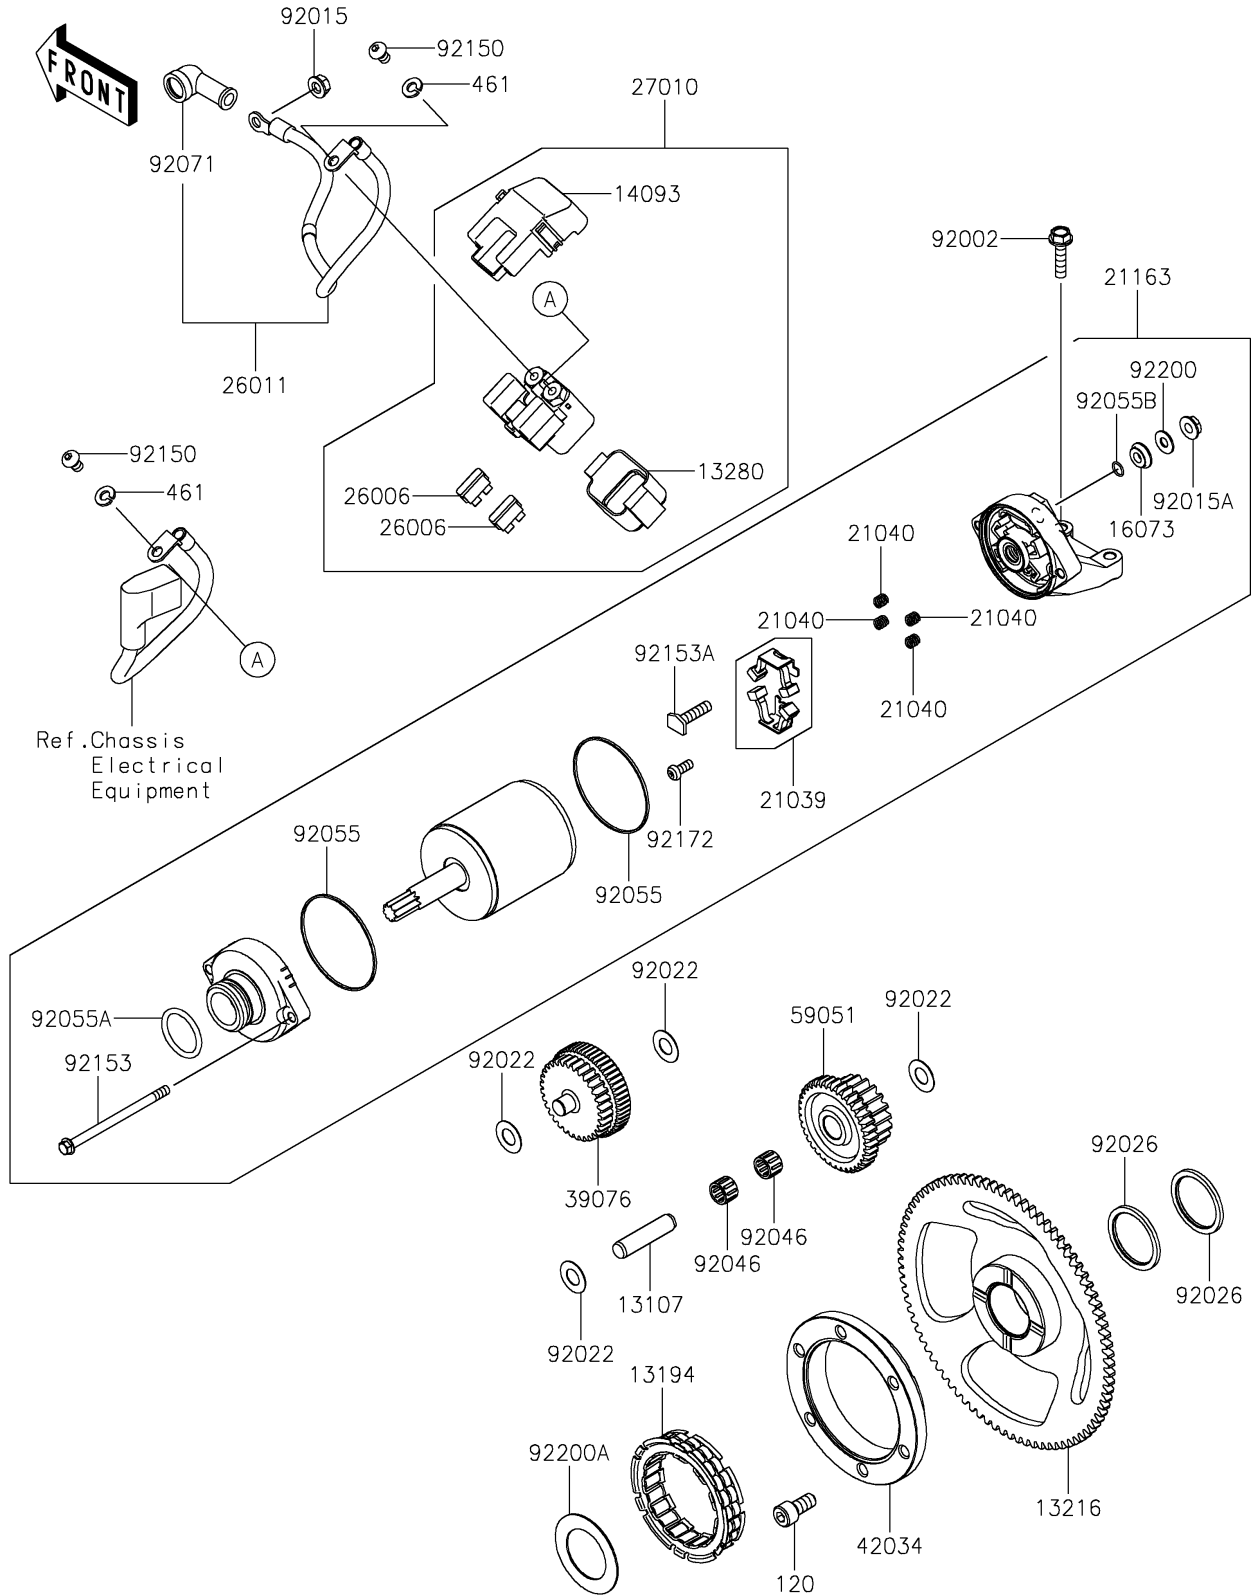

2024 KLR650 PARTS DIAGRAM

Starter Motor

E1840

2024 KLR650 PARTS LIST

Starter Motor

ITEM NAME	PART NUMBER	QUANTITY
SHAFT,IDLER (Ref # 13107)	13107-1135	1
CLUTCH-ONEWAY (Ref # 13194)	13194-1089	1
GEAR-COMP,ONEWAY CLUTCH (Ref # 13216)	13216-0044	1
HOLDER (Ref # 13280)	13280-0710	1
COVER (Ref # 14093)	14093-0199	1
INSULATOR (Ref # 16073)	16073-0053	1
BRUSH,CARBON (Ref # 21039)	21039-0004	1
SPRING-BRUSH (Ref # 21040)	21040-0003	4
STARTER-ELECTRIC (Ref # 21163)	21163-0790	1
FUSE,BLADE,30A,GREEN (Ref # 26006)	26006-1006	2
WIRE-LEAD,STARTER (Ref # 26011)	26011-1938	1
SWITCH,MAGNETIC (Ref # 27010)	27010-0948	1
LIMITER,STARTER IDLE GEAR (Ref # 39076)	39076-0021	1
COUPLING (Ref # 42034)	42034-1094	1
GEAR-SPUR,20T & 37T (Ref # 59051)	59051-1133	1
BOLT,FLANGED,6X25 (Ref # 92002)	92002-1086	2
NUT,FLANGED,6MM (Ref # 92015)	92015-1367	1
NUT,STARTER MOTOR (Ref # 92015A)	92015-1476	1
WASHER,10.2X20X0.5 (Ref # 92022)	92022-1649	4
SPACER (Ref # 92026)	92026-1474	2
BEARING-NEEDLE,K10X14X10 (Ref # 92046)	92046-1134	2
RING-O (Ref # 92055)	92055-0136	2
RING-O (Ref # 92055A)	92055-1276	1
RING-O,4.5X2.0 (Ref # 92055B)	92055-1370	1
GROMMET (Ref # 92071)	92071-0705	1
BOLT,6X10 (Ref # 92150)	92150-1577	2
BOLT (Ref # 92153)	92153-1850	2
BOLT (Ref # 92153A)	92153-1866	1
SCREW (Ref # 92172)	92172-0334	1

2024 KLR650 PARTS LIST

Starter Motor

ITEM NAME	PART NUMBER	QUANTITY
WASHER (Ref # 92200)	92200-0386	1
WASHER,32.2X50 (Ref # 92200A)	92200-0555	1
BOLT-SOCKET,8X18 (Ref # 120)	120CA0818	6
WASHER-SPRING,6MM (Ref # 461)	461DB0600	2