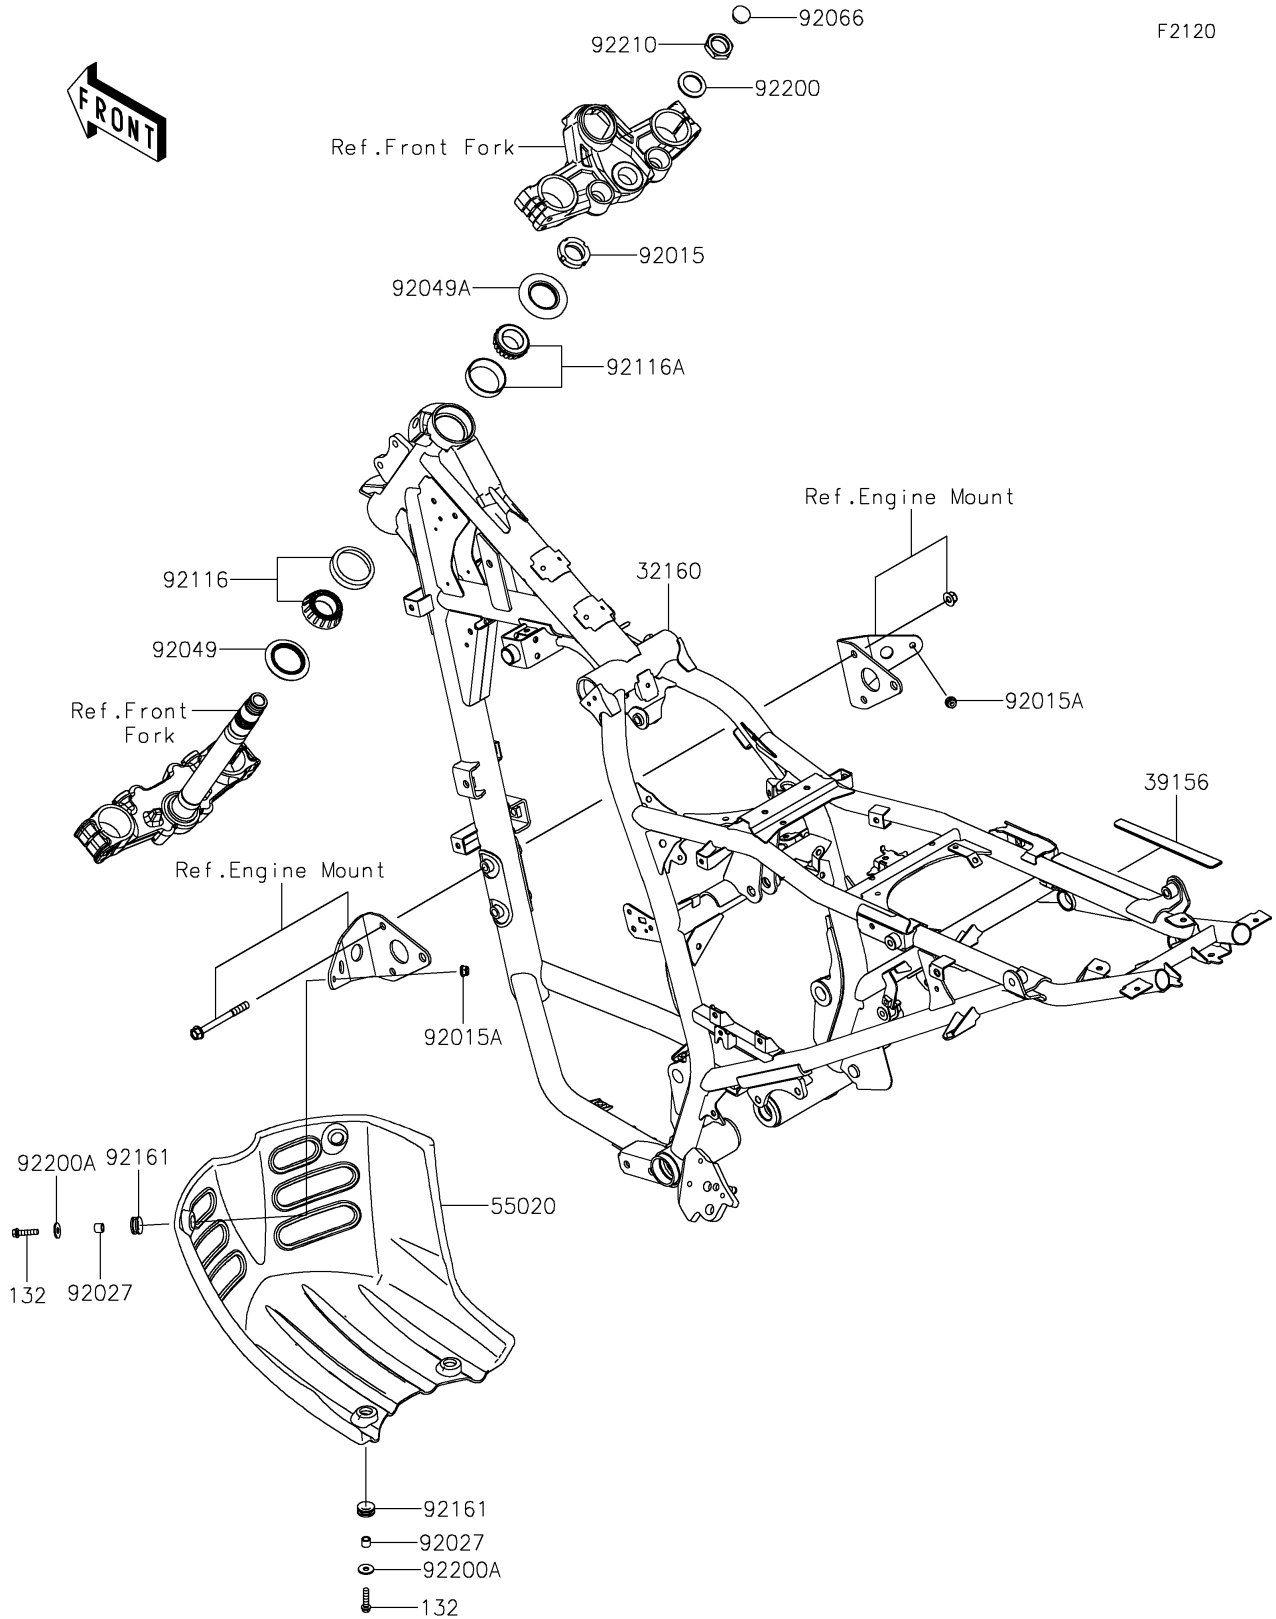

2024 KLR650 PARTS DIAGRAM

Frame

2024 KLR650 PARTS LIST

Frame

ITEM NAME	PART NUMBER	QUANTITY
FRAME-COMP,F.S.BLACK (Ref # 32160)	32160-1906-18R	1
PAD,RH (Ref # 39156)	39156-2775	1
GUARD,ENGINE,F.BLACK (Ref # 55020)	55020-2372-6Z	1
NUT,25MM,T=12 (Ref # 92015)	92015-1546	1
NUT,LOCK,FLANGED,6MM (Ref # 92015A)	92015-1603	2
COLLAR,6.8X10X8.5 (Ref # 92027)	92027-129	4
SEAL-OIL,XMHE36X52X4J (Ref # 92049)	92049-1162	1
SEAL-OIL,STEERING STEM (Ref # 92049A)	92049-1214	1
PLUG (Ref # 92066)	92066-1306	1
BEARING-ROLLER,HR320/28XJ (Ref # 92116)	92116-1009	1
BEARING-ROLLER,HICAP 32005JR (Ref # 92116A)	92116-1052	1
DAMPER,10X20X8 (Ref # 92161)	92161-1828	4
WASHER,STEERING STEM (Ref # 92200)	92200-0517	1
WASHER,6.5X18X1.6 (Ref # 92200A)	92200-0766	4
NUT,STEERING STEM,22MM (Ref # 92210)	92210-1521	1
BOLT-FLANGED-SMALL,6X25 (Ref # 132)	132BB0625	4