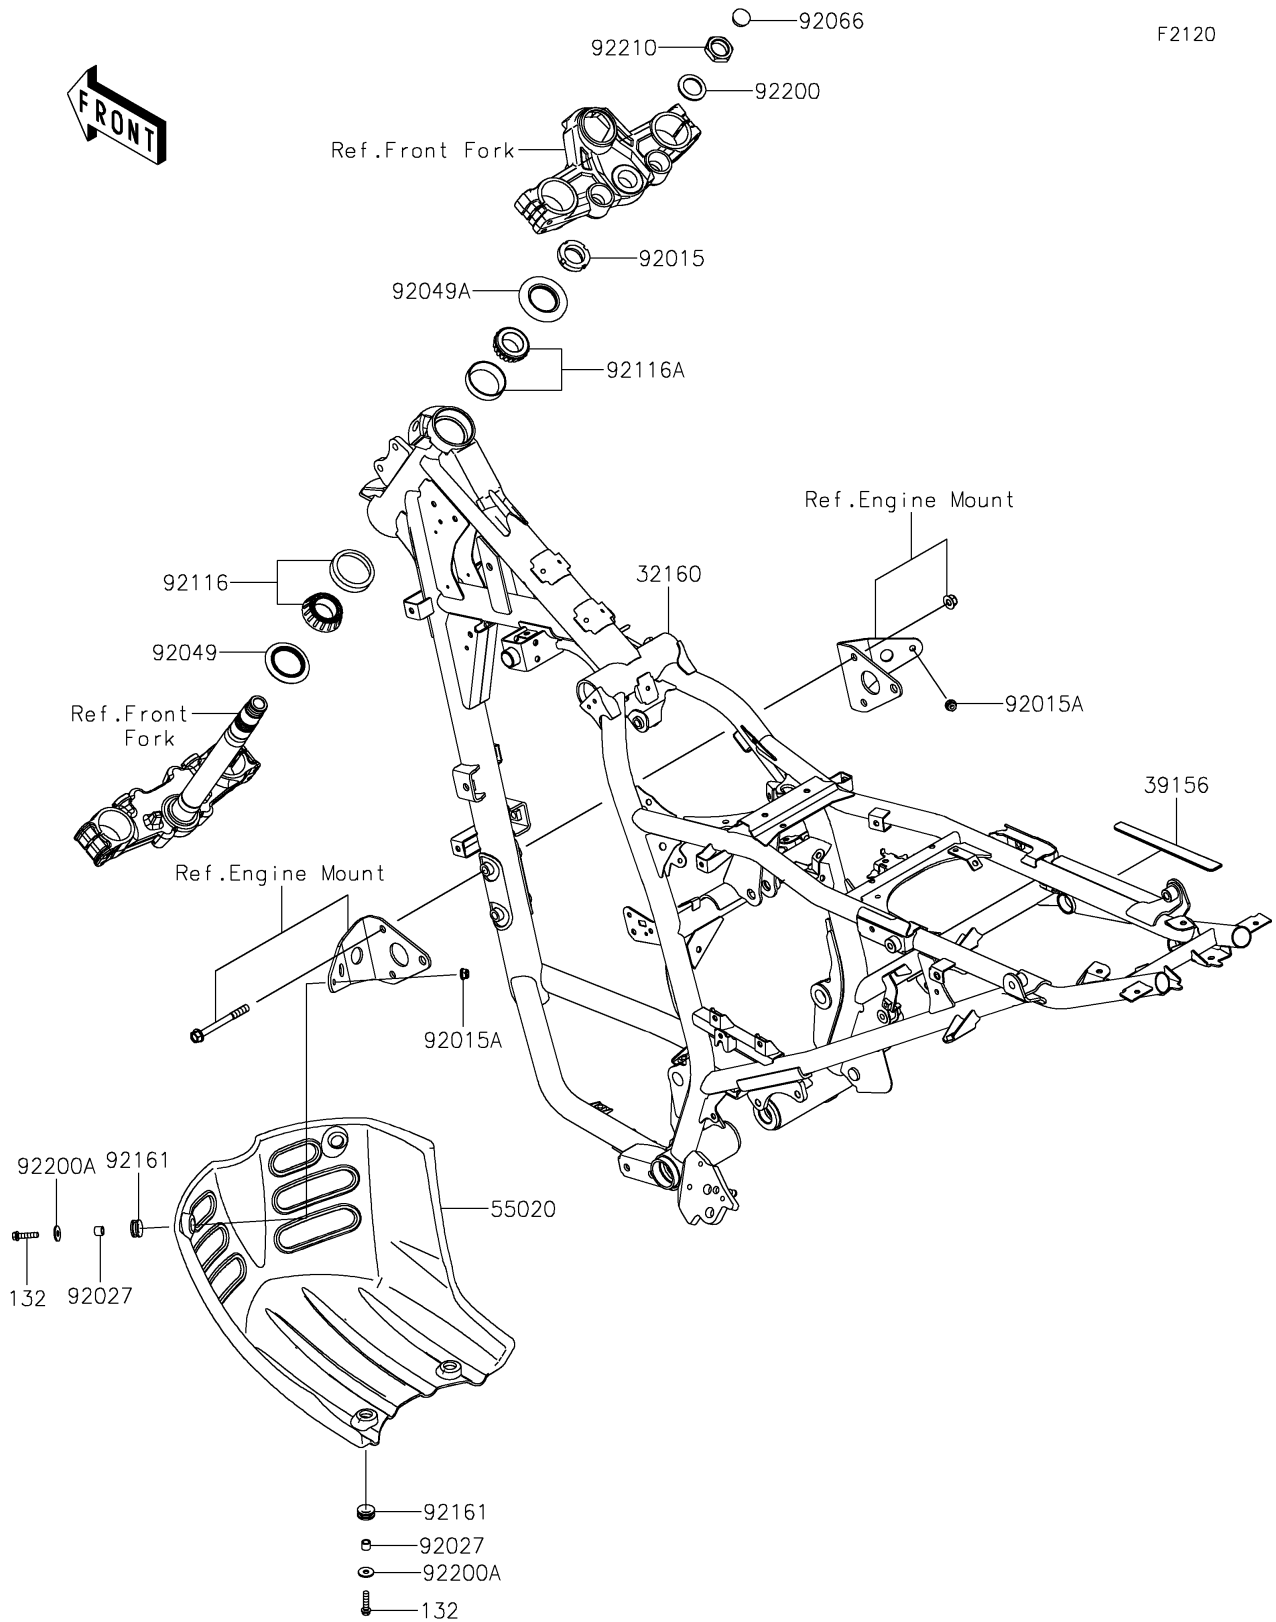

2025 KLR650 PARTS DIAGRAM

Frame

2025 KLR650 PARTS LIST

Frame

ITEM NAME	PART NUMBER	QUANTITY
FRAME-COMP,F.S.BLACK (Ref # 32160)	32160-1906-18R	1
PAD,RH (Ref # 39156)	39156-2775	1
GUARD,ENGINE,F.BLACK (Ref # 55020)	55020-2372-6Z	1
NUT,25MM,T=12 (Ref # 92015)	92015-1546	1
NUT,LOCK,FLANGED,6MM (Ref # 92015A)	92015-1603	2
COLLAR,6.8X10X8.5 (Ref # 92027)	92027-129	4
SEAL-OIL,XMHE36X52X4J (Ref # 92049)	92049-1162	1
SEAL-OIL,STEERING STEM (Ref # 92049A)	92049-1214	1
PLUG (Ref # 92066)	92066-1306	1
BEARING-ROLLER,HR320/28XJ (Ref # 92116)	92116-1009	1
BEARING-ROLLER,HICAP 32005JR (Ref # 92116A)	92116-1052	1
DAMPER,10X20X8 (Ref # 92161)	92161-1828	4
WASHER,STEERING STEM (Ref # 92200)	92200-0517	1
WASHER,6.5X18X1.6 (Ref # 92200A)	92200-0766	4
NUT,STEERING STEM,22MM (Ref # 92210)	92210-1521	1
BOLT-FLANGED-SMALL,6X25 (Ref # 132)	132BB0625	4