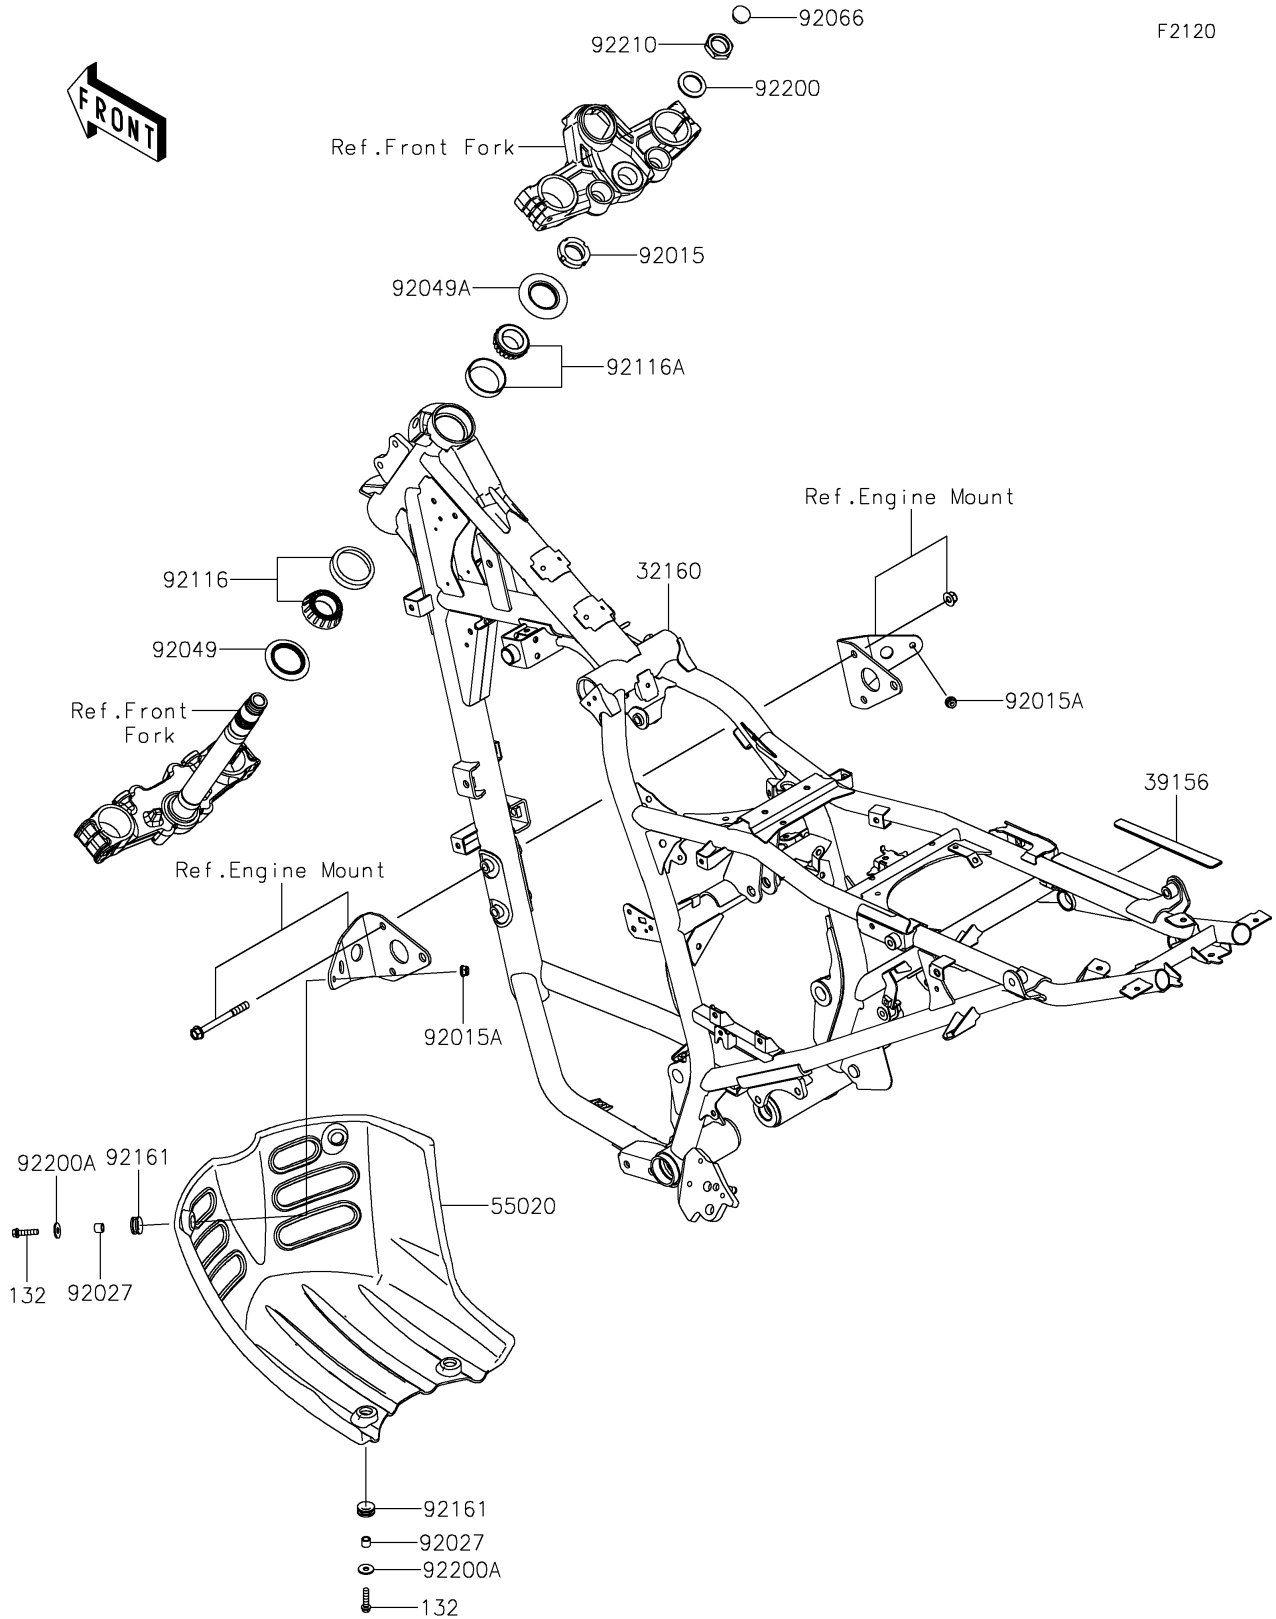

2023 KLR® 650 PARTS DIAGRAM

Frame

2023 KLR® 650 PARTS LIST

Frame

ITEM NAME	PART NUMBER	QUANTITY
FRAME-COMP,F.S.BLACK (Ref # 32160)	32160-1906-18R	1
PAD,RH (Ref # 39156)	39156-2775	1
GUARD,ENGINE,F.BLACK (Ref # 55020)	55020-2372-6Z	1
NUT,25MM,T=12 (Ref # 92015)	92015-1546	1
NUT,LOCK,FLANGED,6MM (Ref # 92015A)	92015-1603	2
COLLAR,6.8X10X8.5 (Ref # 92027)	92027-129	4
SEAL-OIL,XMHE36X52X4J (Ref # 92049)	92049-1162	1
SEAL-OIL,STEERING STEM (Ref # 92049A)	92049-1214	1
PLUG (Ref # 92066)	92066-1306	1
BEARING-ROLLER,HR320/28XJ (Ref # 92116)	92116-1009	1
BEARING-ROLLER,HICAP 32005JR (Ref # 92116A)	92116-1052	1
DAMPER,10X20X8 (Ref # 92161)	92161-1828	4
WASHER,STEERING STEM (Ref # 92200)	92200-0517	1
WASHER,6.5X18X1.6 (Ref # 92200A)	92200-0766	4
NUT,STEERING STEM,22MM (Ref # 92210)	92210-1521	1
BOLT-FLANGED-SMALL,6X25 (Ref # 132)	132BB0625	4