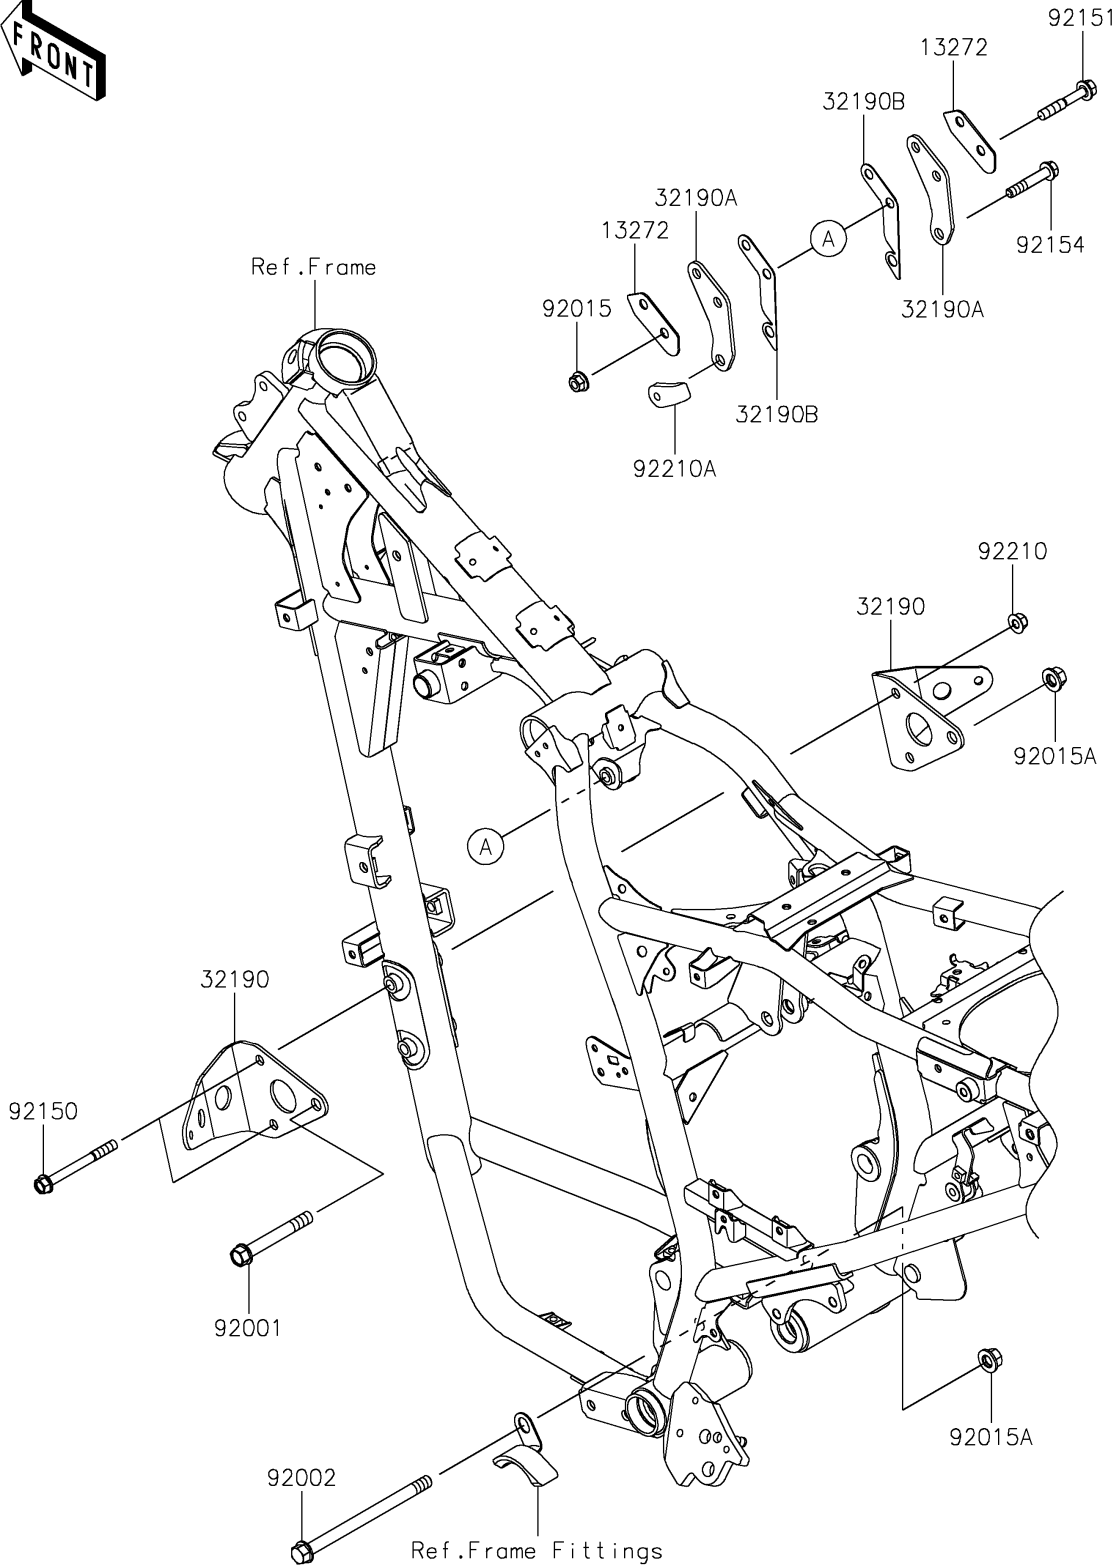

2024 KLR650 PARTS DIAGRAM

Engine Mount

F2122

2024 KLR650 PARTS LIST

Engine Mount

ITEM NAME	PART NUMBER	QUANTITY
PLATE (Ref # 13272)	13272-3910	2
BRACKET-ENGINE,LWR (Ref # 32190)	32190-0858	2
BRACKET-ENGINE,UPP (Ref # 32190A)	32190-0859	2
BRACKET-ENGINE (Ref # 32190B)	32190-0860	2
BOLT,10X75 (Ref # 92001)	92001-4021	1
BOLT,10X145 (Ref # 92002)	92002-1348	1
NUT,FLANGED,8MM (Ref # 92015)	92015-1406	2
NUT,FLANGED,10MM (Ref # 92015A)	92015-1415	2
BOLT,8X80 (Ref # 92150)	92150-1162	2
BOLT,8X50 (Ref # 92151)	92151-1463	2
BOLT,FLANGED,8X45 (Ref # 92154)	92154-3733	1
NUT,FLANGED,LOCK,8MM (Ref # 92210)	92210-0159	2
NUT,PLATE,8MM (Ref # 92210A)	92210-0608	1