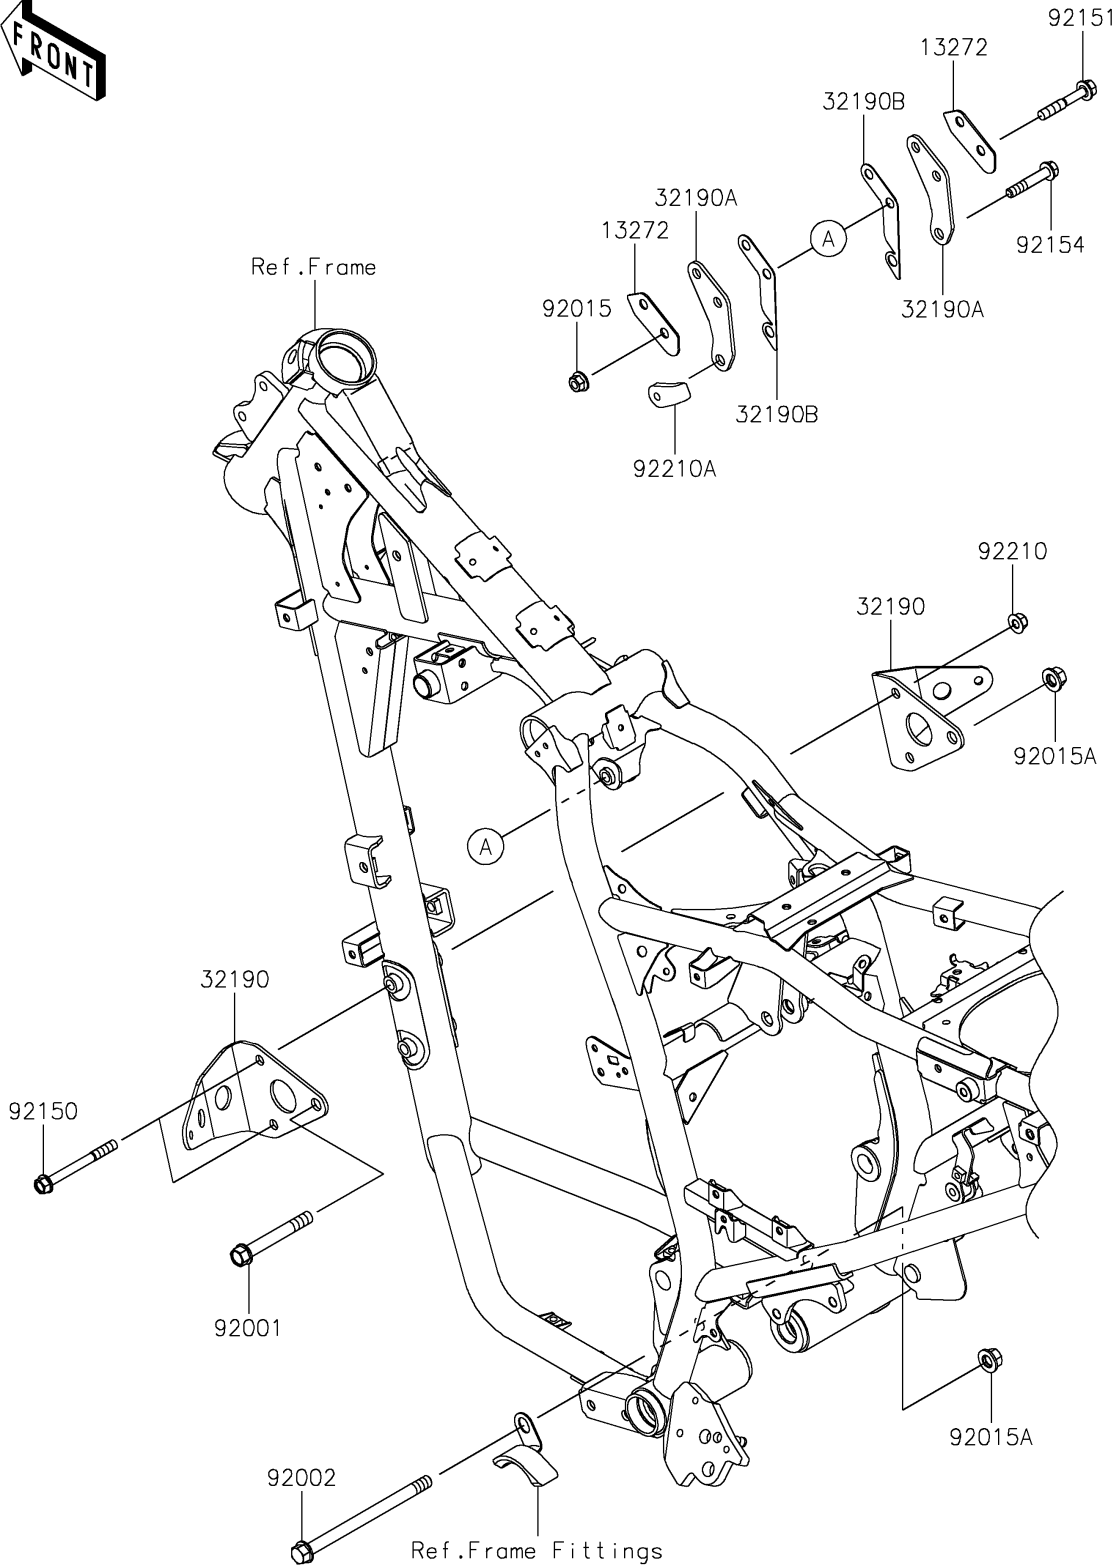

2025 KLR650 PARTS DIAGRAM

Engine Mount

F2122

2025 KLR650 PARTS LIST

Engine Mount

ITEM NAME	PART NUMBER	QUANTITY
PLATE (Ref # 13272)	13272-3910	2
BRACKET-ENGINE,LWR (Ref # 32190)	32190-0858	2
BRACKET-ENGINE,UPP (Ref # 32190A)	32190-0859	2
BRACKET-ENGINE (Ref # 32190B)	32190-0860	2
BOLT,10X75 (Ref # 92001)	92001-4021	1
BOLT,10X145 (Ref # 92002)	92002-1348	1
NUT,FLANGED,8MM (Ref # 92015)	92015-1406	2
NUT,FLANGED,10MM (Ref # 92015A)	92015-1415	2
BOLT,8X80 (Ref # 92150)	92150-1162	2
BOLT,8X50 (Ref # 92151)	92151-1463	2
BOLT,FLANGED,8X45 (Ref # 92154)	92154-3733	1
NUT,FLANGED,LOCK,8MM (Ref # 92210)	92210-0159	2
NUT,PLATE,8MM (Ref # 92210A)	92210-0608	1