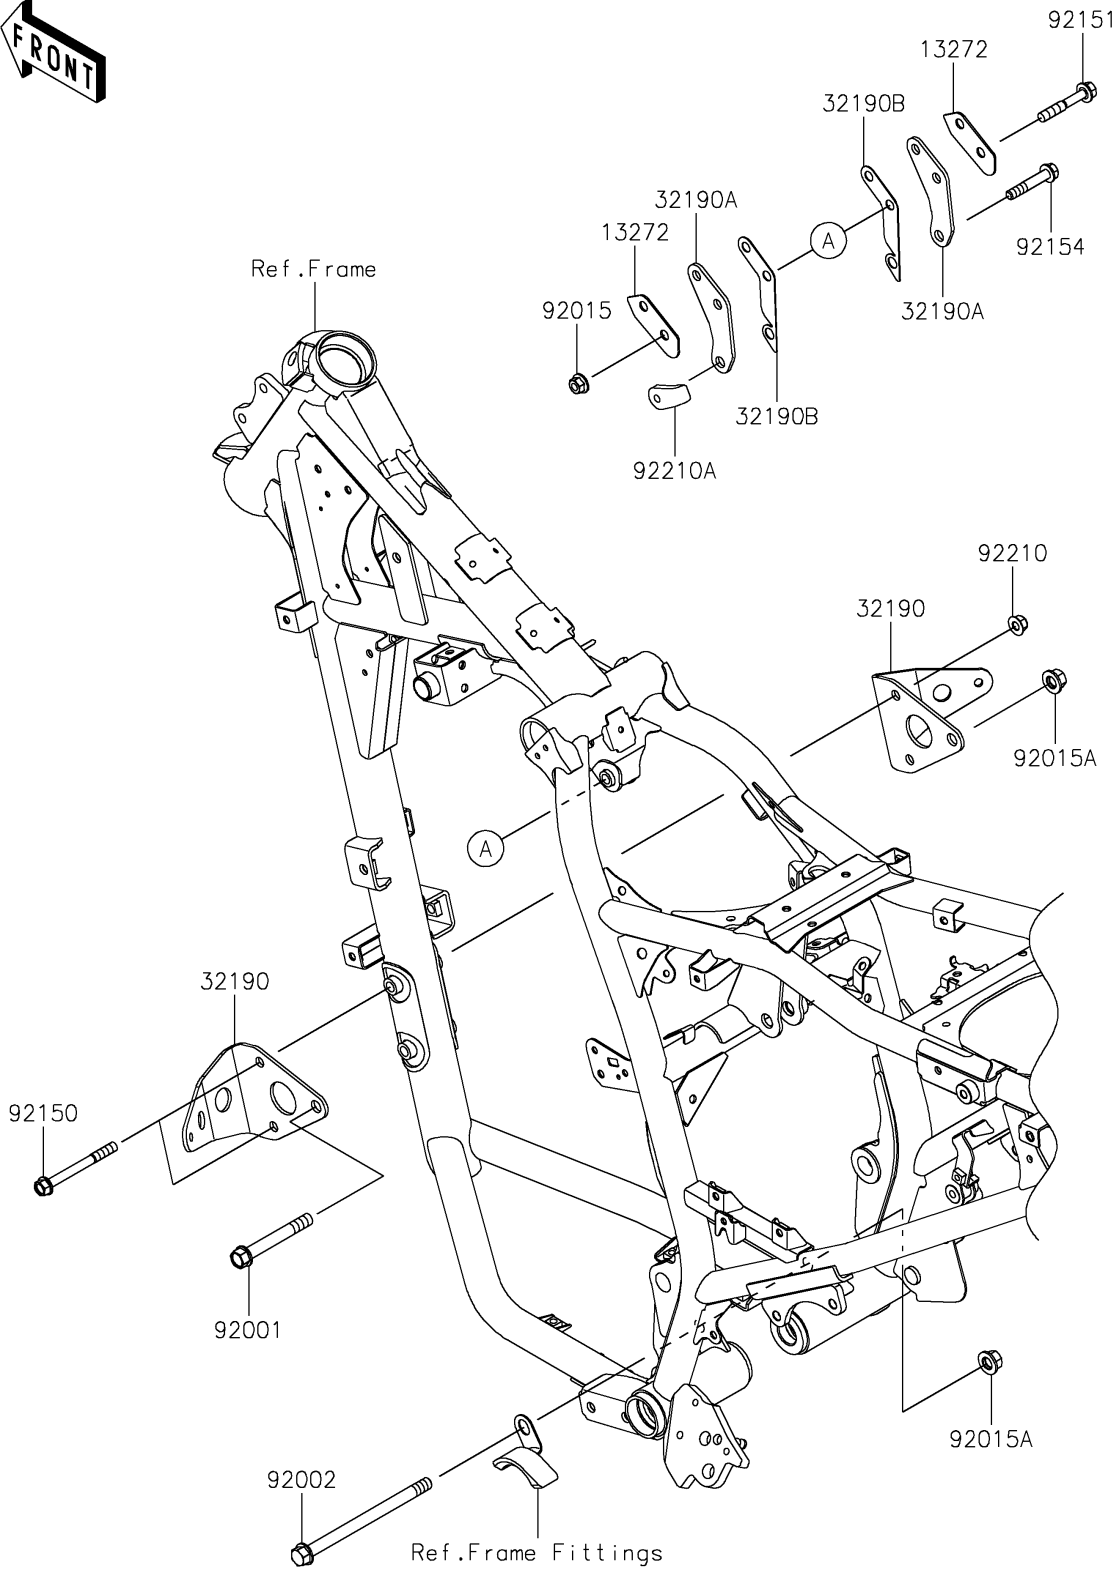

2023 KLR® 650 PARTS DIAGRAM

Engine Mount

F2122

2023 KLR® 650 PARTS LIST

Engine Mount

ITEM NAME	PART NUMBER	QUANTITY
PLATE (Ref # 13272)	13272-3910	2
BRACKET-ENGINE,LWR (Ref # 32190)	32190-0858	2
BRACKET-ENGINE,UPP (Ref # 32190A)	32190-0859	2
BRACKET-ENGINE (Ref # 32190B)	32190-0860	2
BOLT,10X75 (Ref # 92001)	92001-4021	1
BOLT,10X145 (Ref # 92002)	92002-1348	1
NUT,FLANGED,8MM (Ref # 92015)	92015-1406	2
NUT,FLANGED,10MM (Ref # 92015A)	92015-1415	2
BOLT,8X80 (Ref # 92150)	92150-1162	2
BOLT,8X50 (Ref # 92151)	92151-1463	2
BOLT,FLANGED,8X45 (Ref # 92154)	92154-3733	1
NUT,FLANGED,LOCK,8MM (Ref # 92210)	92210-0159	2
NUT,PLATE,8MM (Ref # 92210A)	92210-0608	1