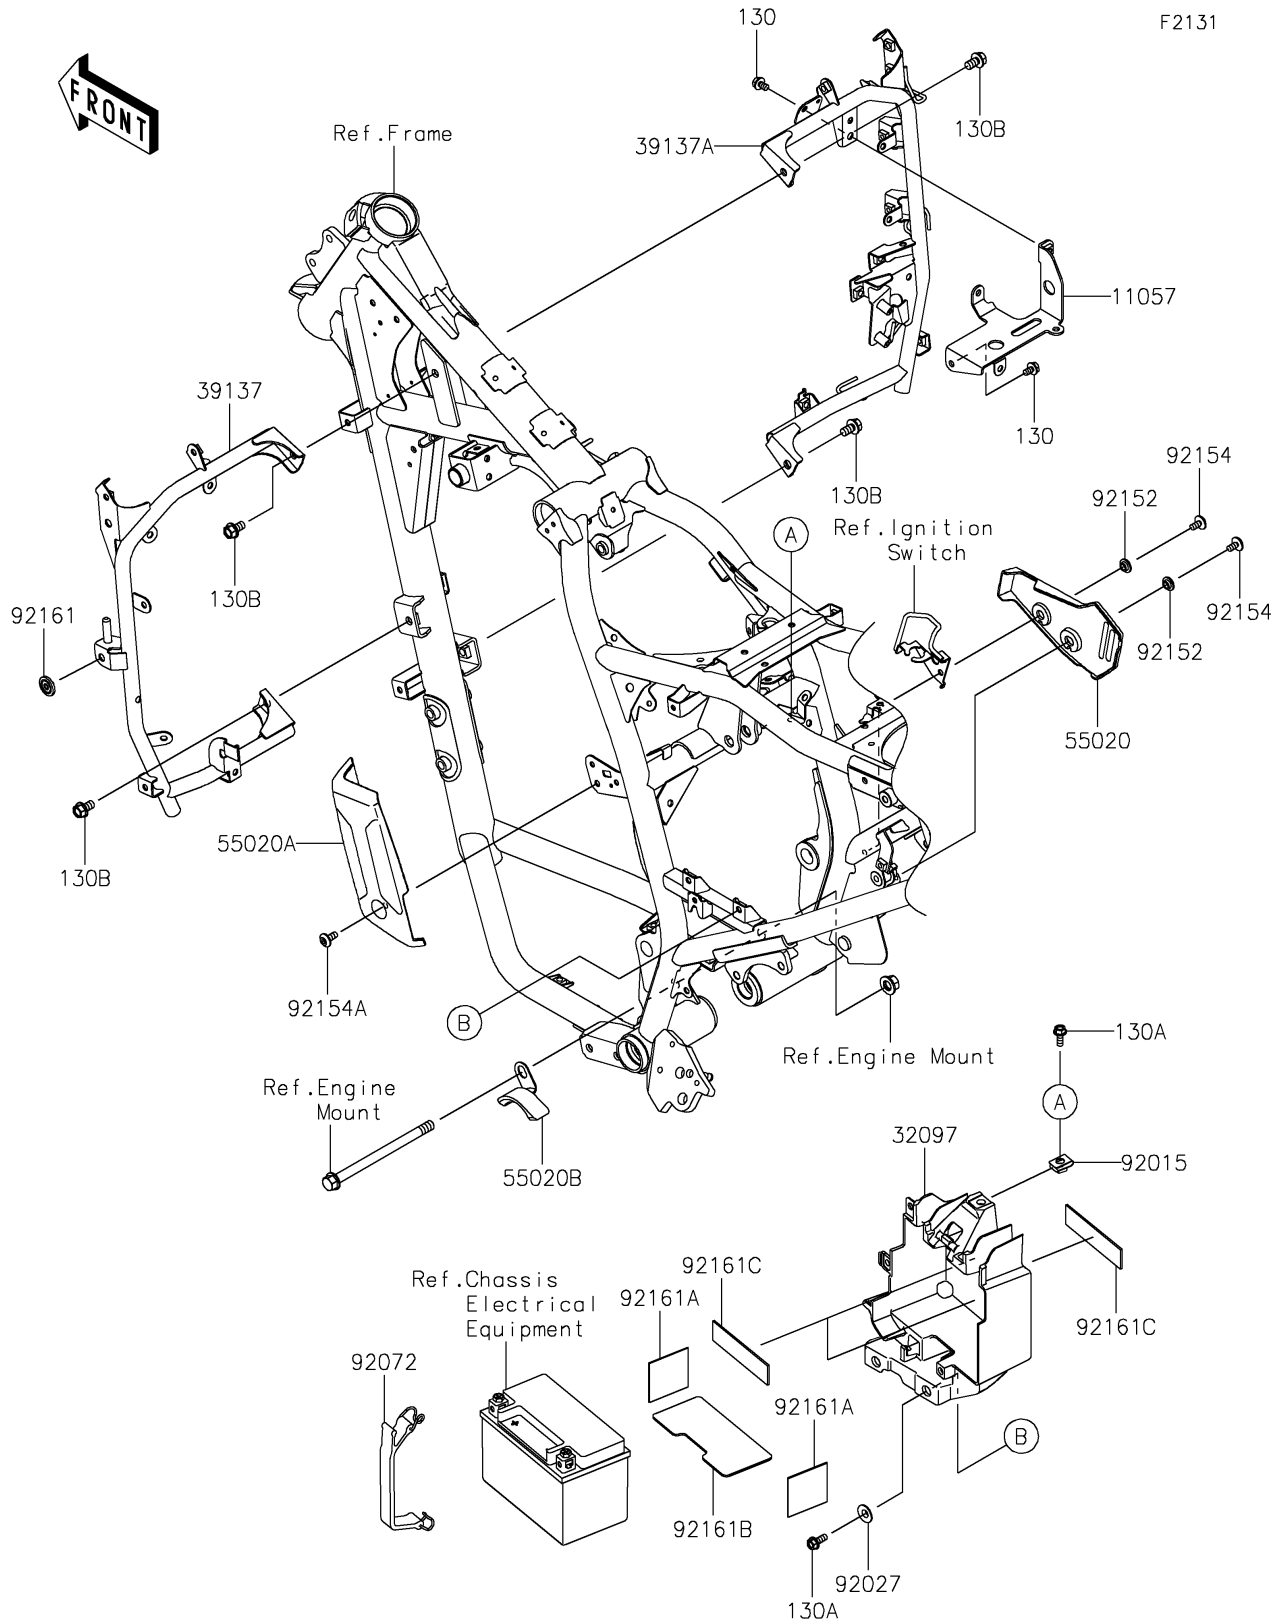

# 2025 KLR650 PARTS DIAGRAM

## Frame Fittings

## 2025 KLR650 PARTS LIST

### Frame Fittings

ITEM NAME	PART NUMBER	QUANTITY
BRACKET,ABS UNIT (Ref # 11057)	11057-7886	1
CASE-BATTERY (Ref # 32097)	32097-0565	1
STAY-COMP,LH (Ref # 39137)	39137-0710	1
STAY-COMP,RH (Ref # 39137A)	39137-0711	1
GUARD,HEEL (Ref # 55020)	55020-2330	1
GUARD (Ref # 55020A)	55020-2335	1
GUARD,CHAIN (Ref # 55020B)	55020-2390	1
NUT,6MM (Ref # 92015)	92015-1671	1
COLLAR (Ref # 92027)	92027-1794	2
BAND,BATTERY (Ref # 92072)	92072-0839	1
COLLAR,6.3X9.5X4.1 (Ref # 92152)	92152-1571	2
BOLT,SOCKET,6X12 (Ref # 92154)	92154-2706	2
BOLT,SOCKET,6X14 (Ref # 92154A)	92154-4285	1
DAMPER,8X22X10 (Ref # 92161)	92161-1685	1
DAMPER,60X140X1 (Ref # 92161A)	92161-1868	2
DAMPER,BATTERY (Ref # 92161B)	92161-2353	1
DAMPER,25X100X2 (Ref # 92161C)	92161-2354	3
BOLT-FLANGED,6X10 (Ref # 130)	130BA0610	2
BOLT-FLANGED,6X16 (Ref # 130A)	130BA0616	3
BOLT-FLANGED,8X14 (Ref # 130B)	130BA0814	4