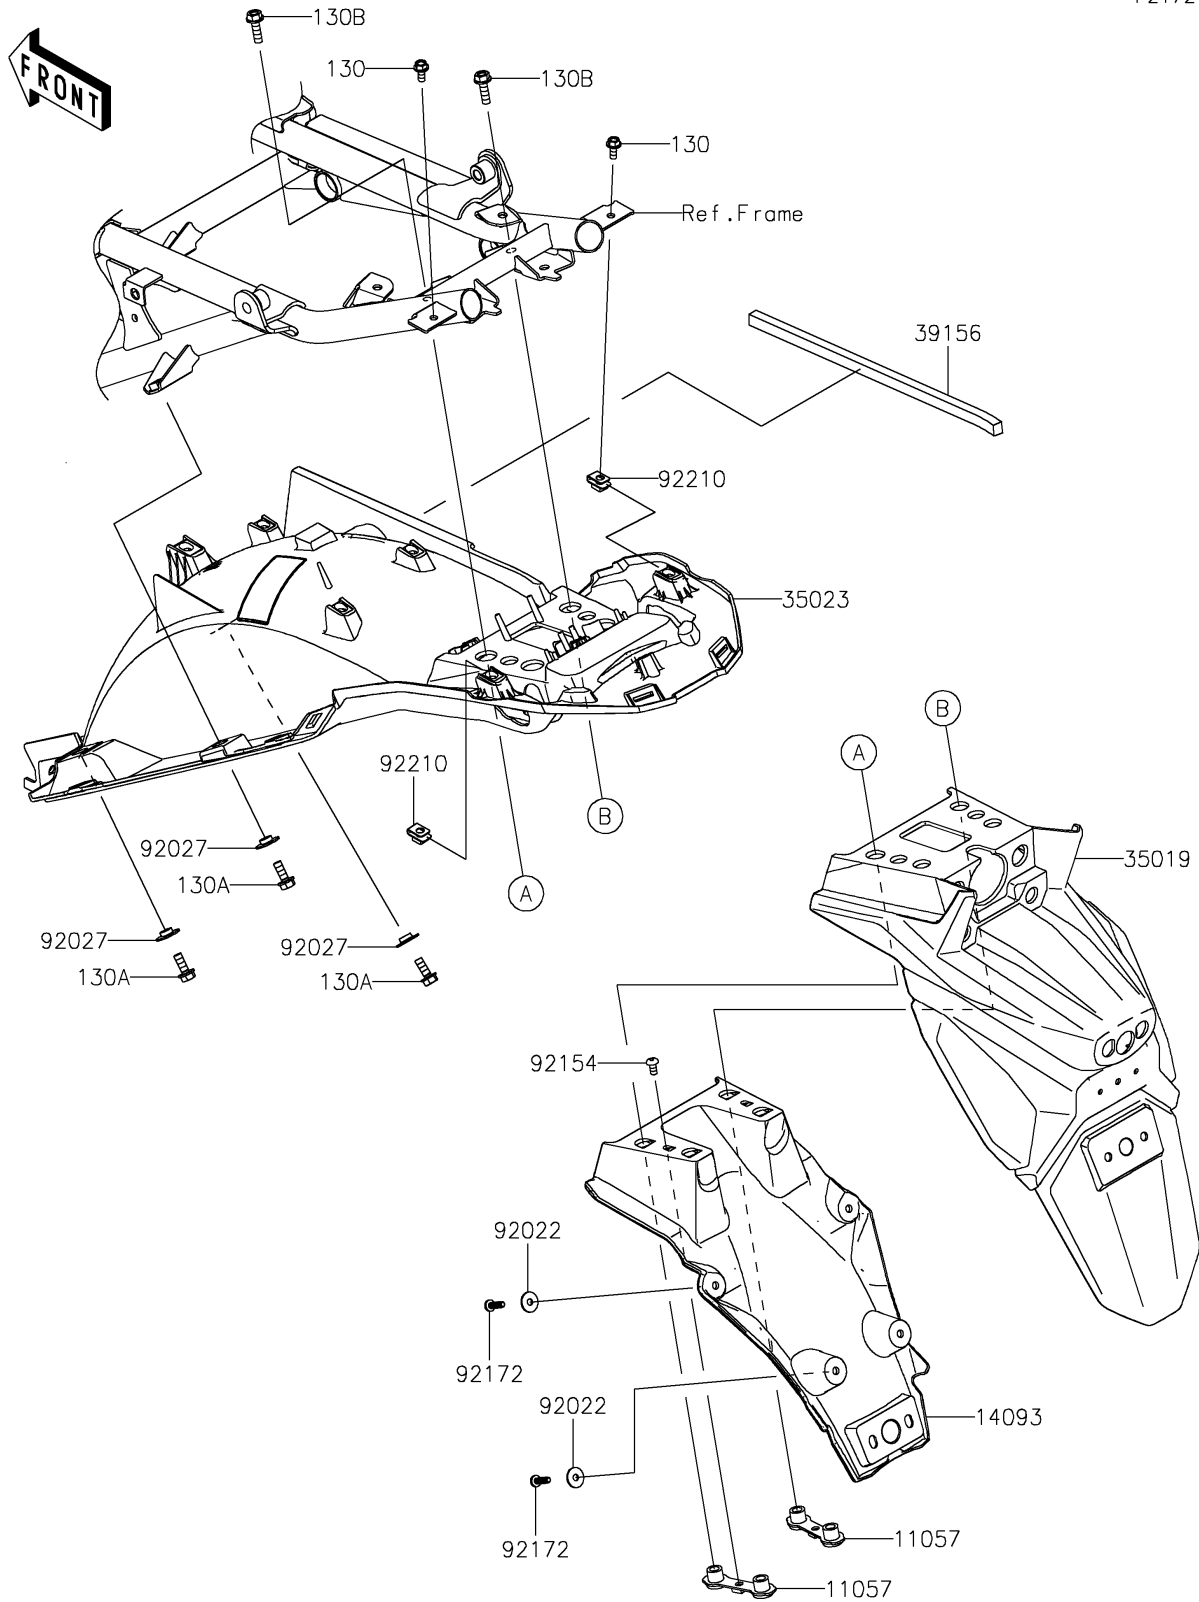

2023 KLR® 650 PARTS DIAGRAM

Rear Fender(s)

F2172

2023 KLR® 650 PARTS LIST

Rear Fender(s)

ITEM NAME	PART NUMBER	QUANTITY
BRACKET (Ref # 11057)	11057-0556	2
COVER,FLAP (Ref # 14093)	14093-1086	1
FLAP (Ref # 35019)	35019-0683	1
FENDER-REAR (Ref # 35023)	35023-0479	1
PAD,10X8X280 (Ref # 39156)	39156-2662	1
WASHER,5.2X16X1.2 (Ref # 92022)	92022-263	4
COLLAR (Ref # 92027)	92027-1794	3
BOLT,SOCKET,5X10 (Ref # 92154)	92154-1547	2
SCREW,TAPPING,5X16 (Ref # 92172)	92172-0790	4
NUT,PLATE,5MM (Ref # 92210)	92210-0935	2
BOLT-FLANGED,5X12 (Ref # 130)	130BA0512	2
BOLT-FLANGED,6X16 (Ref # 130A)	130BA0616	3
BOLT-FLANGED,6X20 (Ref # 130B)	130BA0620	4