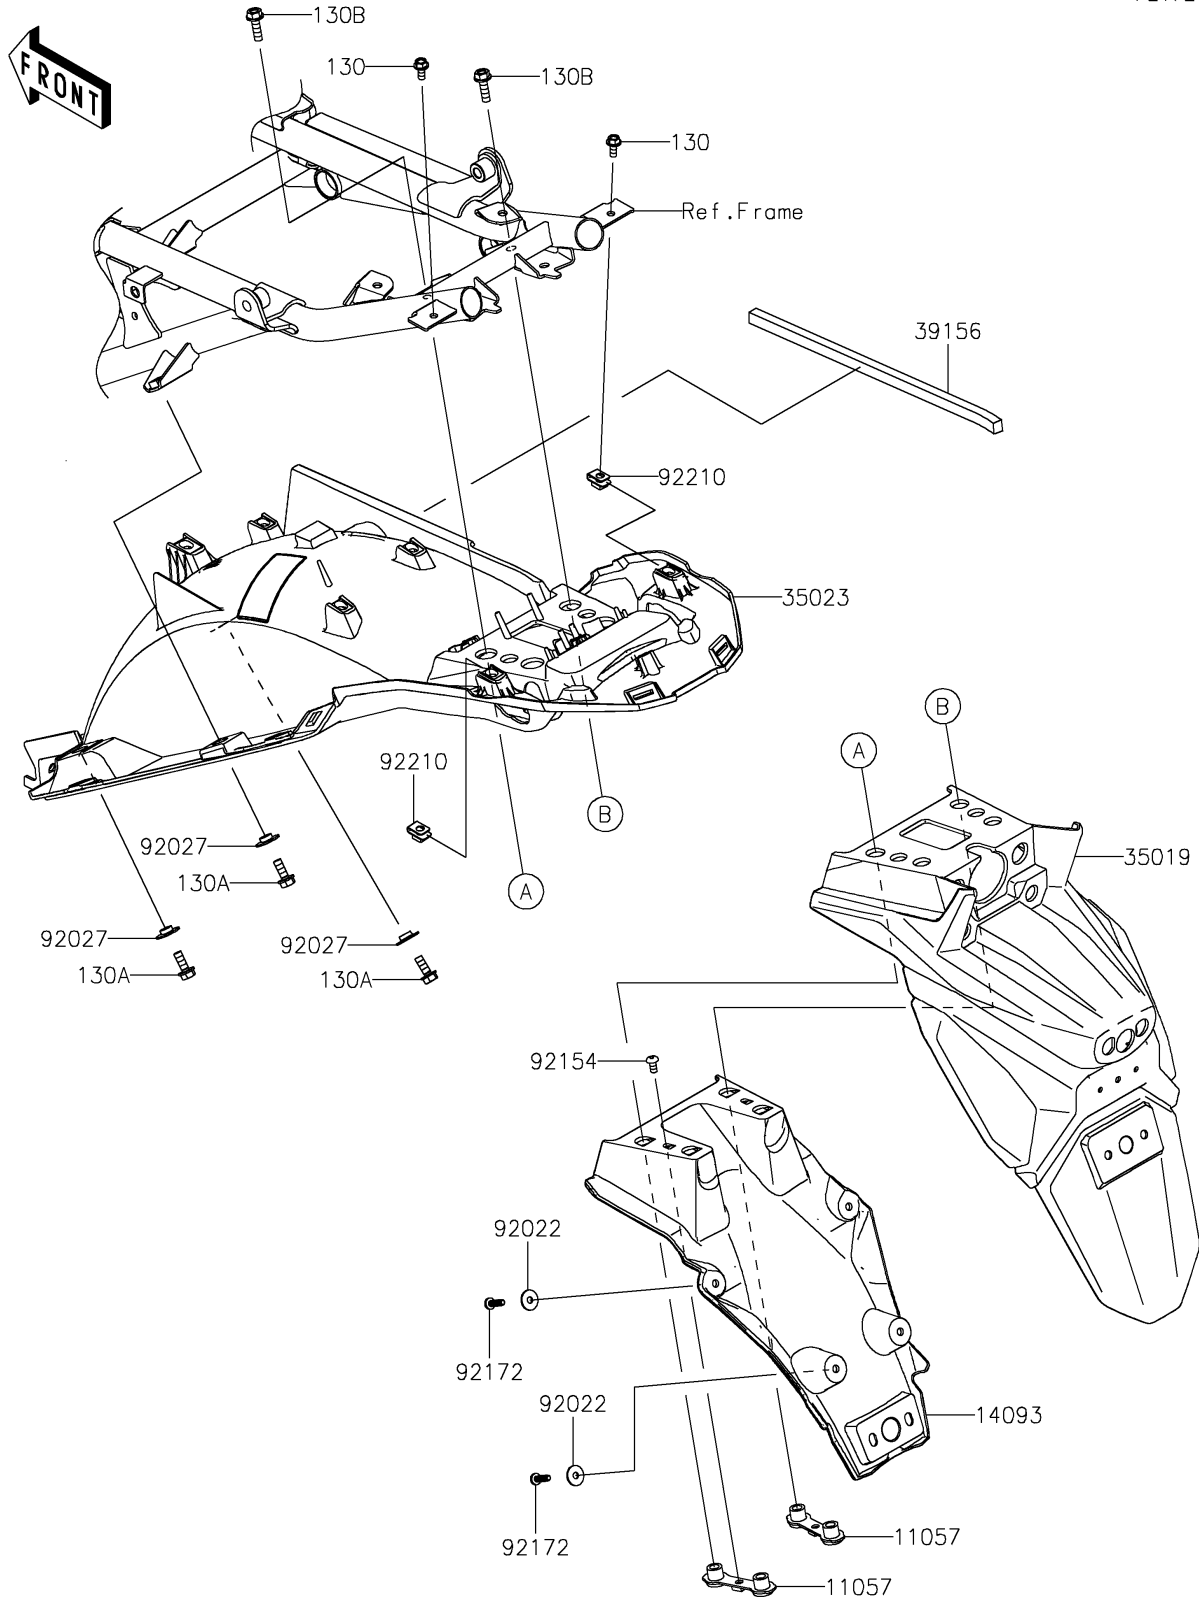

2024 KLR650 PARTS DIAGRAM

Rear Fender(s)

F2172

2024 KLR650 PARTS LIST

Rear Fender(s)

ITEM NAME	PART NUMBER	QUANTITY
BRACKET (Ref # 11057)	11057-0556	2
COVER,FLAP (Ref # 14093)	14093-1086	1
FLAP (Ref # 35019)	35019-0683	1
FENDER-REAR (Ref # 35023)	35023-0479	1
PAD,10X8X280 (Ref # 39156)	39156-2662	1
WASHER,5.2X16X1.2 (Ref # 92022)	92022-263	4
COLLAR (Ref # 92027)	92027-1794	3
BOLT,SOCKET,5X10 (Ref # 92154)	92154-1547	2
SCREW,TAPPING,5X16 (Ref # 92172)	92172-0790	4
NUT,PLATE,5MM (Ref # 92210)	92210-0935	2
BOLT-FLANGED,5X12 (Ref # 130)	130BA0512	2
BOLT-FLANGED,6X16 (Ref # 130A)	130BA0616	3
BOLT-FLANGED,6X20 (Ref # 130B)	130BA0620	4