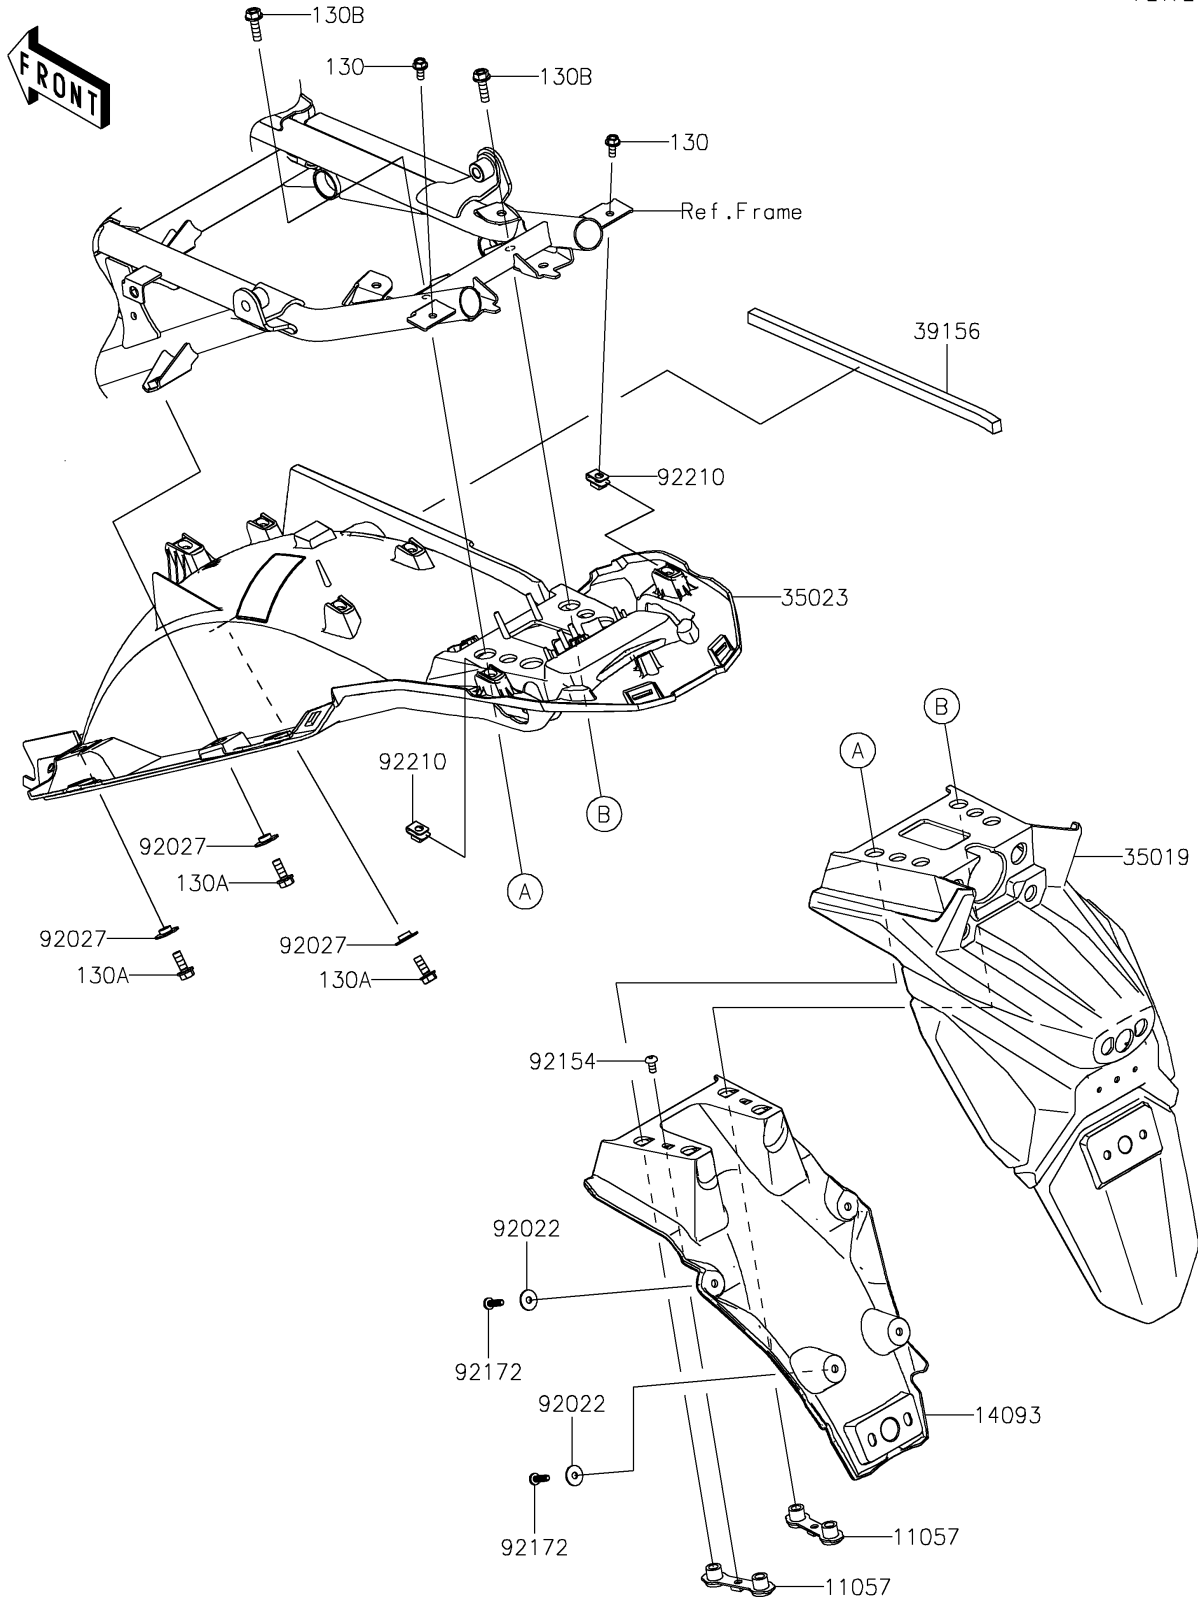

2025 KLR650 PARTS DIAGRAM

Rear Fender(s)

F2172

2025 KLR650 PARTS LIST

Rear Fender(s)

ITEM NAME	PART NUMBER	QUANTITY
BRACKET (Ref # 11057)	11057-0556	2
COVER,FLAP (Ref # 14093)	14093-1086	1
FLAP (Ref # 35019)	35019-0683	1
FENDER-REAR (Ref # 35023)	35023-0479	1
PAD,10X8X280 (Ref # 39156)	39156-2662	1
WASHER,5.2X16X1.2 (Ref # 92022)	92022-263	4
COLLAR (Ref # 92027)	92027-1794	3
BOLT,SOCKET,5X10 (Ref # 92154)	92154-1547	2
SCREW,TAPPING,5X16 (Ref # 92172)	92172-0790	4
NUT,PLATE,5MM (Ref # 92210)	92210-0935	2
BOLT-FLANGED,5X12 (Ref # 130)	130BA0512	2
BOLT-FLANGED,6X16 (Ref # 130A)	130BA0616	3
BOLT-FLANGED,6X20 (Ref # 130B)	130BA0620	4