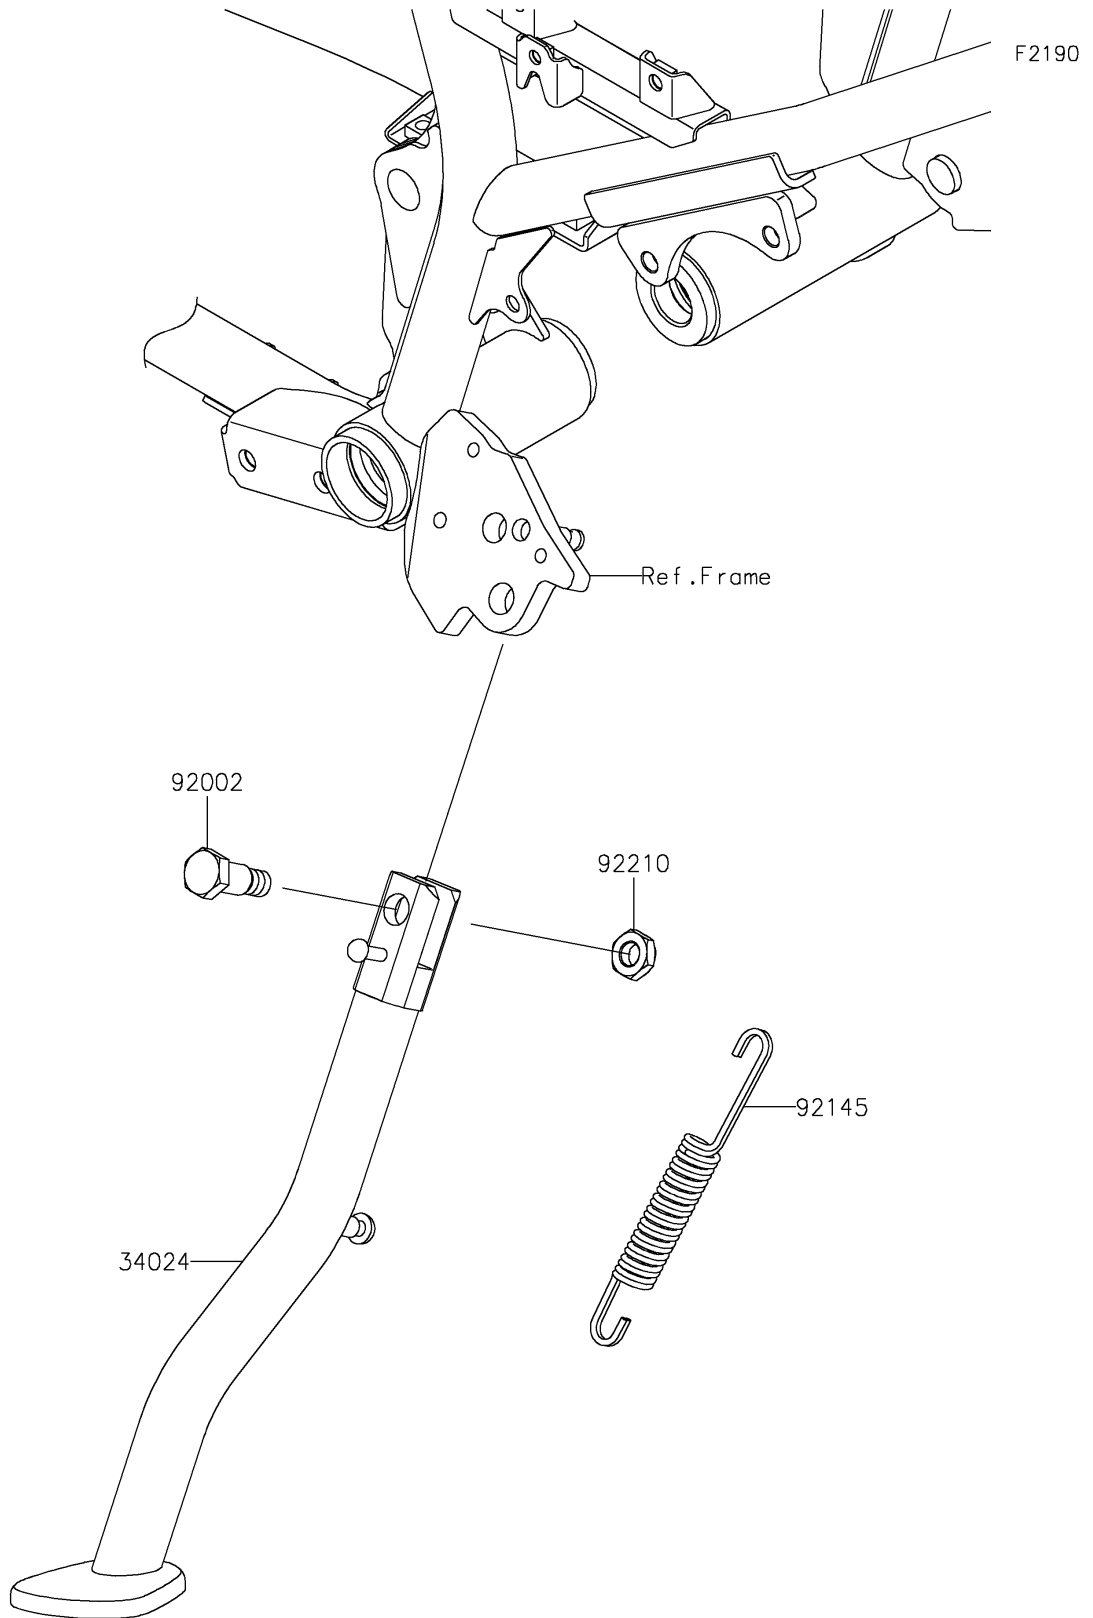

2023 KLR® 650 PARTS DIAGRAM

Stand(s)

2023 KLR® 650 PARTS LIST

Stand(s)

ITEM NAME	PART NUMBER	QUANTITY
STAND-SIDE,F.S.BLACK (Ref # 34024)	34024-0171-18R	1
BOLT,SIDE STAND (Ref # 92002)	92002-1813	1
SPRING,SIDE STAND (Ref # 92145)	92145-0085	1
NUT,LOCK,10MM (Ref # 92210)	92210-1184	1