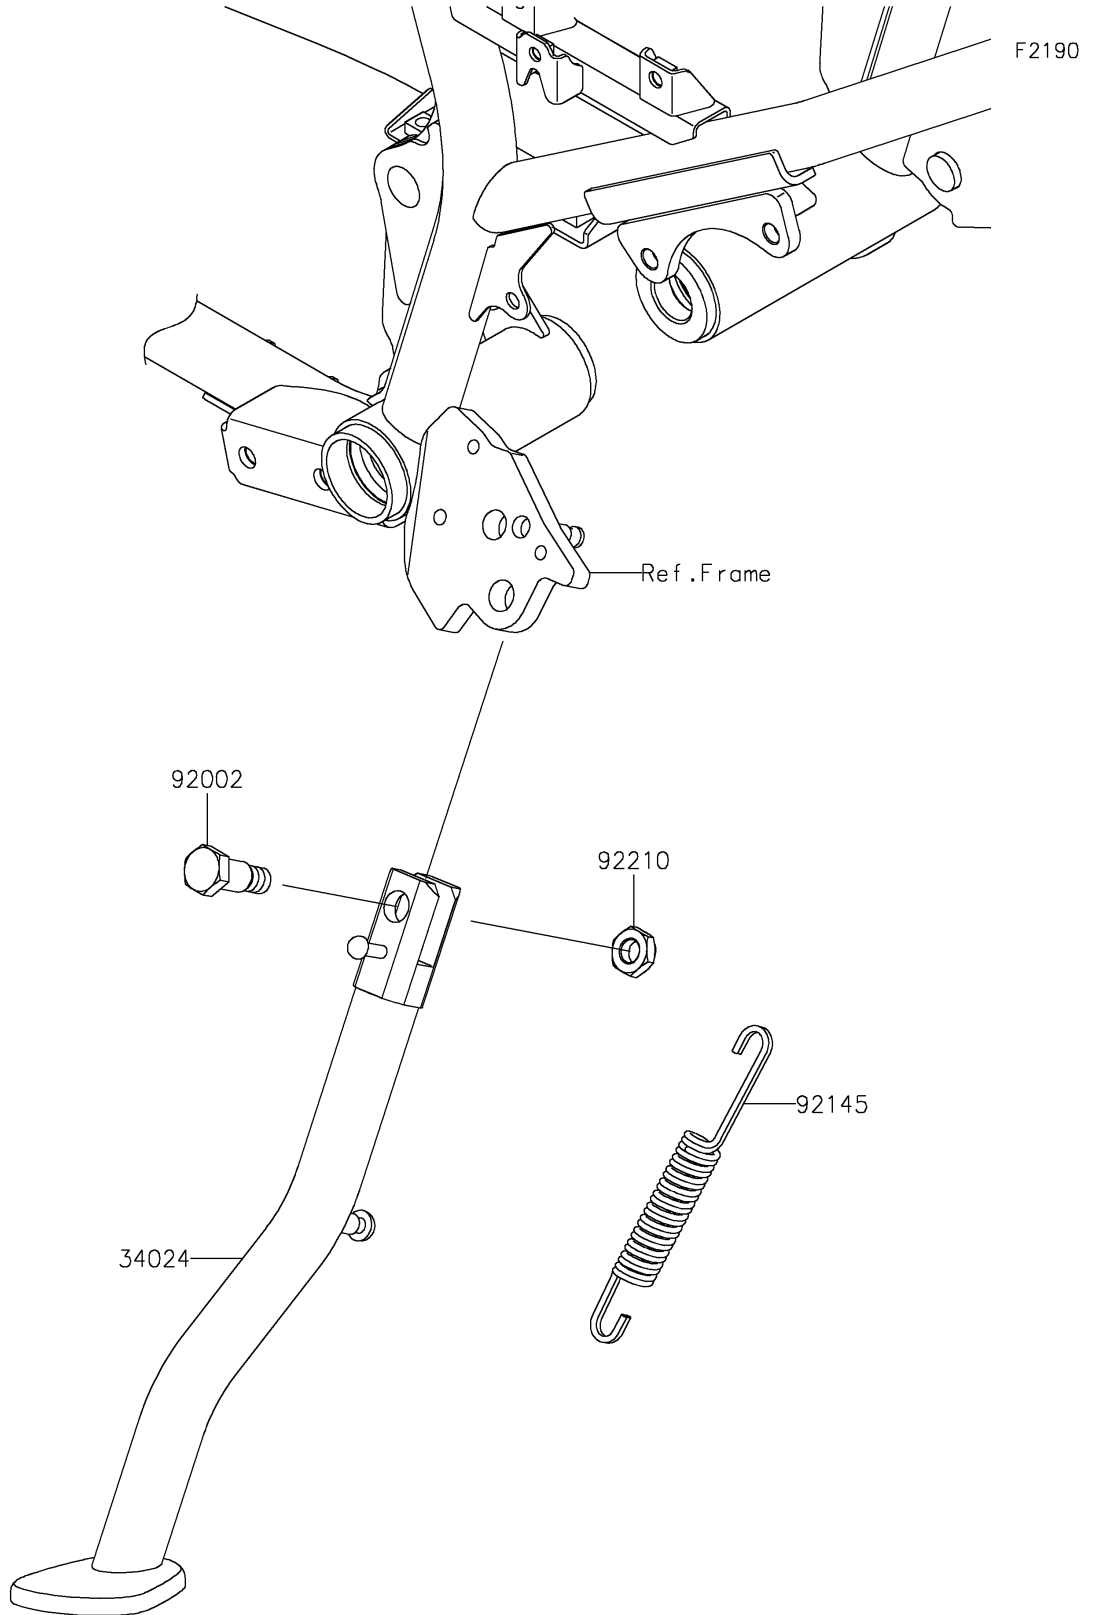

2024 KLR650 PARTS DIAGRAM

Stand(s)

2024 KLR650 PARTS LIST

Stand(s)

ITEM NAME	PART NUMBER	QUANTITY
STAND-SIDE,F.S.BLACK (Ref # 34024)	34024-0171-18R	1
BOLT,SIDE STAND (Ref # 92002)	92002-1813	1
SPRING,SIDE STAND (Ref # 92145)	92145-0085	1
NUT,LOCK,10MM (Ref # 92210)	92210-1184	1