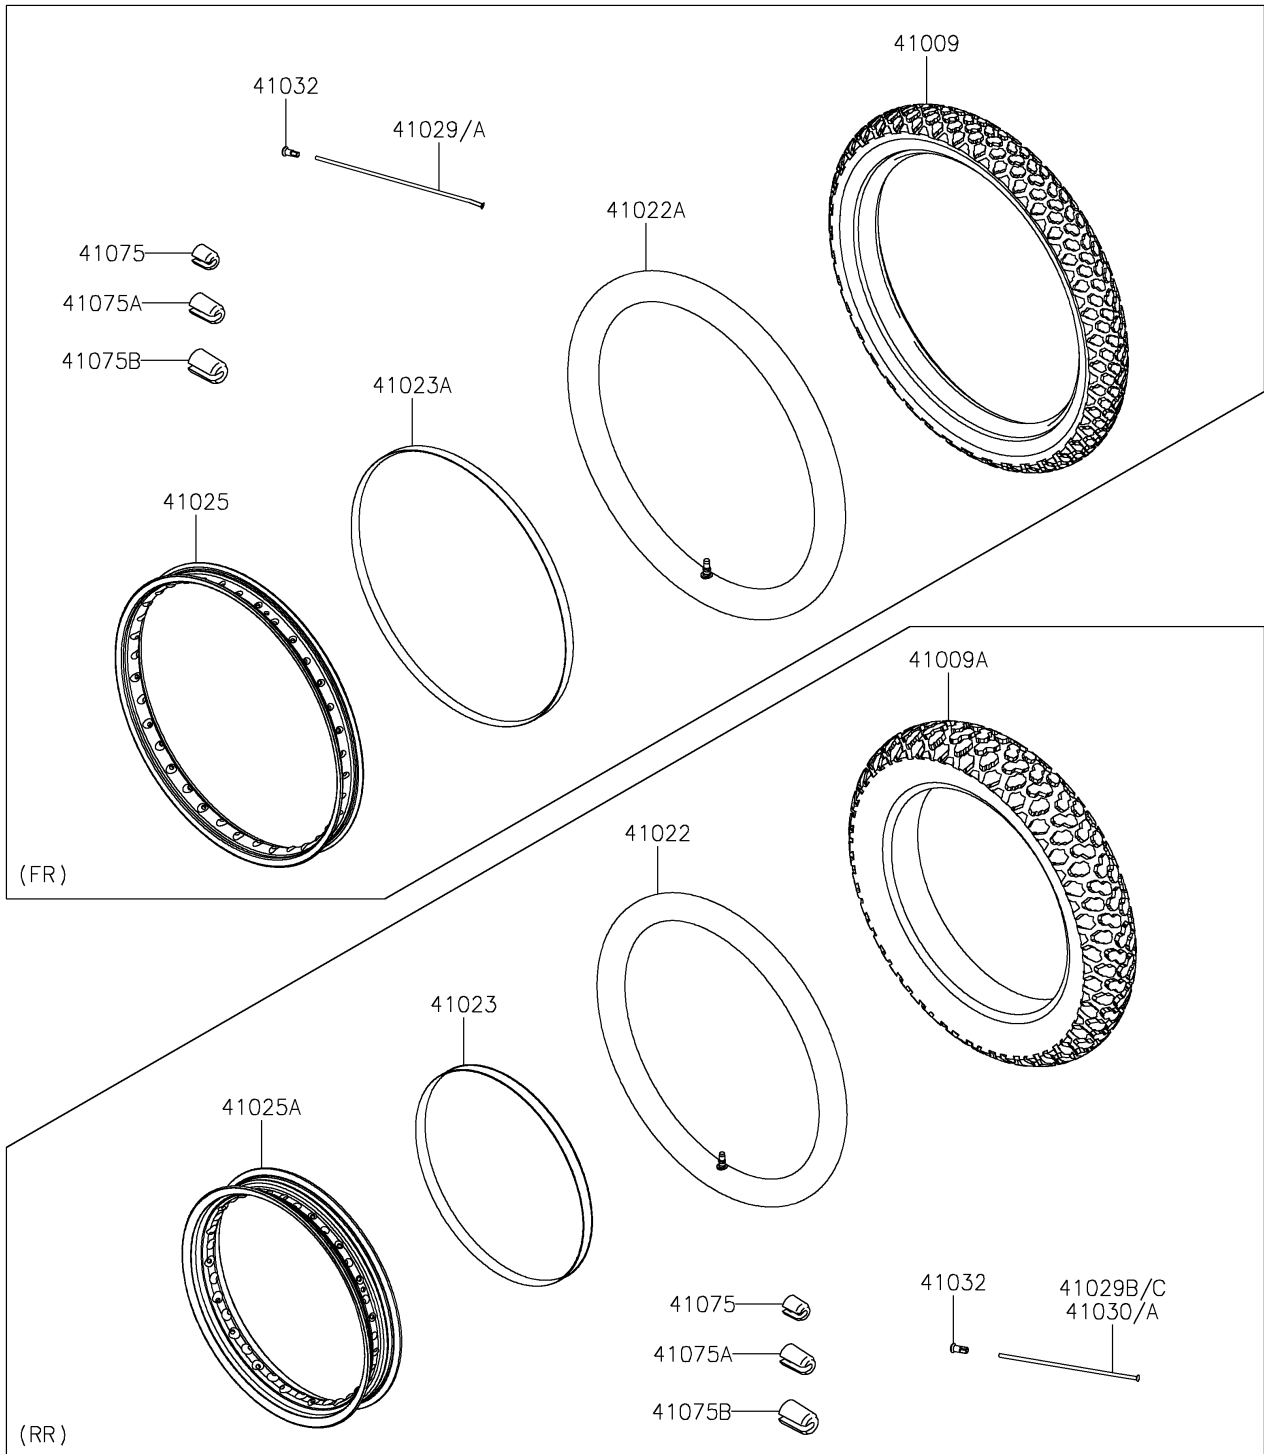

2024 KLR650 PARTS DIAGRAM

Wheels/Tires

F2210

2024 KLR650 PARTS LIST

Wheels/Tires

ITEM NAME	PART NUMBER	QUANTITY
TIRE,FR,90/90-21 54S,K750(D) (Ref # 41009)	41009-0001	1
TIRE,RR,130/80-17 65S,K750(D) (Ref # 41009A)	41009-0002	1
TUBE-TIRE,130/80-17(D) (Ref # 41022)	41022-0003	1
TUBE-TIRE,3.00-21(D),SNI (Ref # 41022A)	41022-0095	1
BAND-RIM,17XWM/MT2.15-2.50(D) (Ref # 41023)	41023-0001	1
BAND-RIM,21XWM1.60-1.85(D) (Ref # 41023A)	41023-1144	1
RIM,FR,1.60X21,BLACK (Ref # 41025)	41025-0033-WC	1
RIM,RR,2.50X17 (Ref # 41025A)	41025-0419	1
SPOKE-INNER,FR,LH,4X236 (Ref # 41029)	41029-0065	18
SPOKE-INNER,FR,RH,4X239 (Ref # 41029A)	41029-0066	18
SPOKE-INNER,RR,LH,4X157 (Ref # 41029B)	41029-0117	9
SPOKE-INNER,RR,RH,4X181 (Ref # 41029C)	41029-0118	9
SPOKE-OUTER,RR,LH,4X157 (Ref # 41030)	41030-0033	9
SPOKE-OUTER,RR,RH,4X178.5 (Ref # 41030A)	41030-0034	9
NIPPLE-SPOKE (Ref # 41032)	41032-0013	72
BALANCER-WHEEL,10G (Ref # 41075)	41075-0011	AR
BALANCER-WHEEL,20G (Ref # 41075A)	41075-0012	AR
BALANCER-WHEEL,30G (Ref # 41075B)	41075-0013	AR