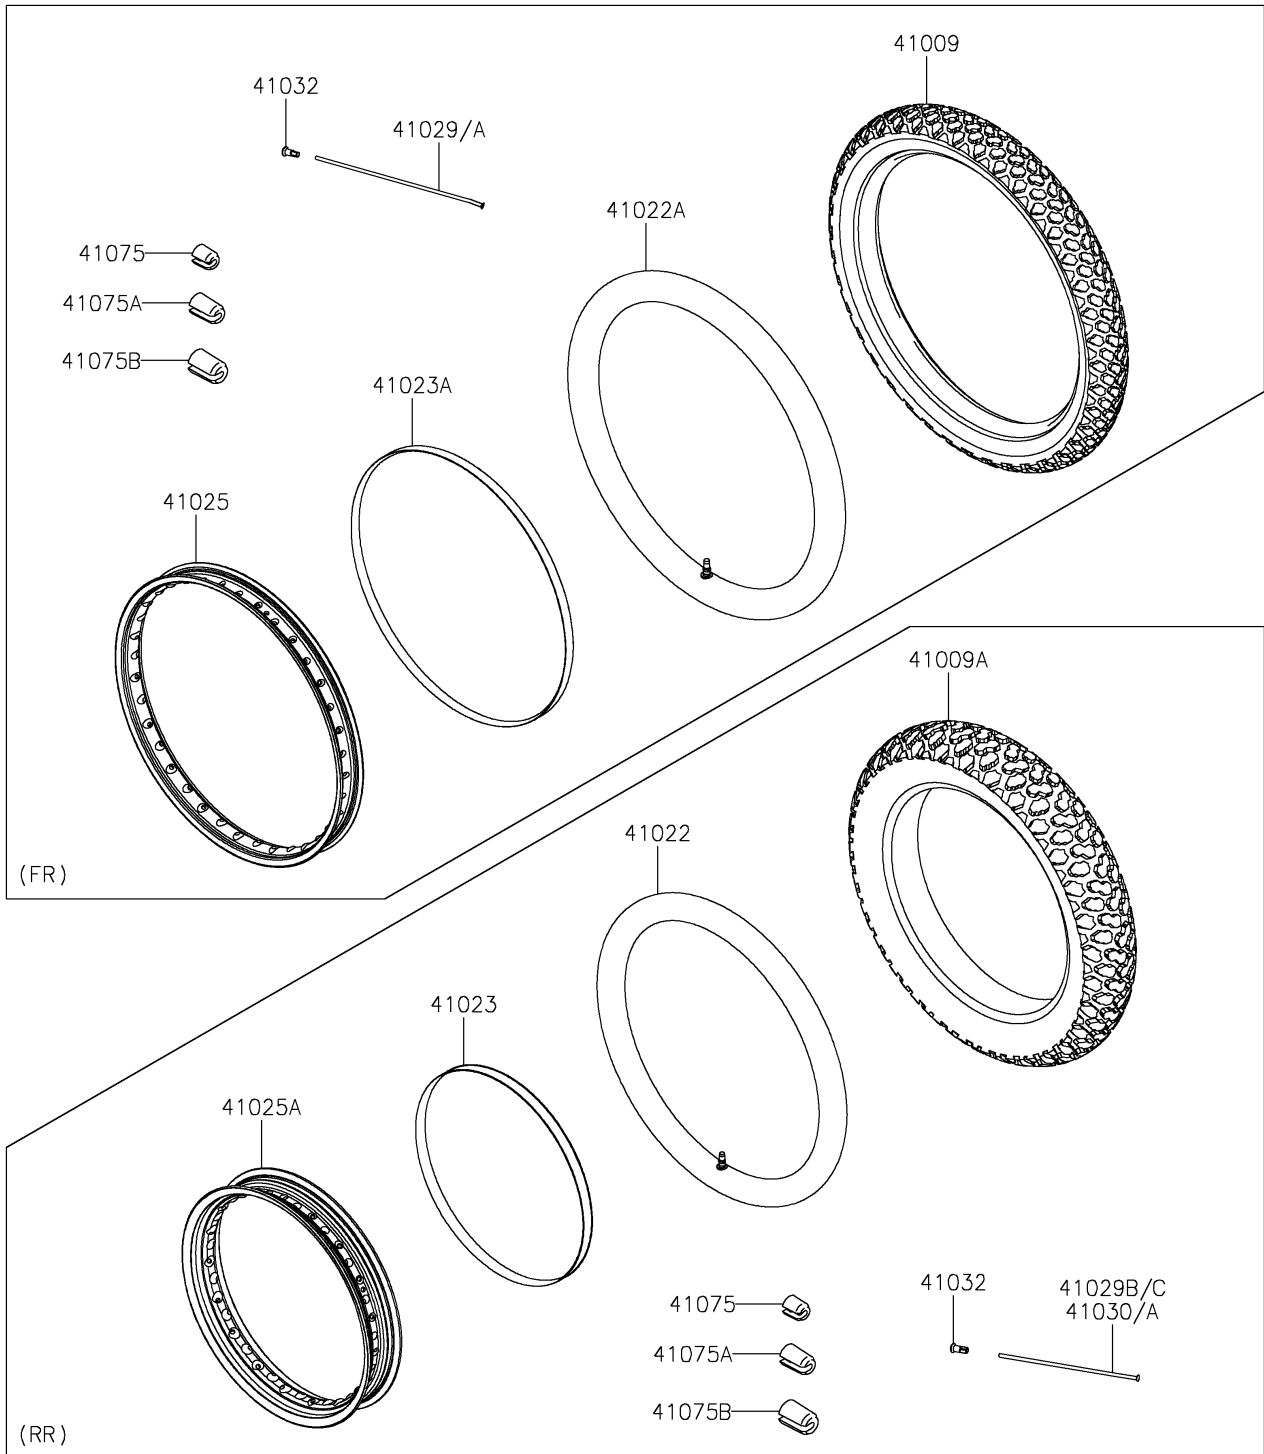

2023 KLR® 650 PARTS DIAGRAM

Wheels/Tires

F2210

2023 KLR® 650 PARTS LIST

Wheels/Tires

ITEM NAME	PART NUMBER	QUANTITY
TIRE,FR,90/90-21 54S,K750(D) (Ref # 41009)	41009-0001	1
TIRE,RR,130/80-17 65S,K750(D) (Ref # 41009A)	41009-0002	1
TUBE-TIRE,130/80-17(D) (Ref # 41022)	41022-0003	1
TUBE-TIRE,3.00-21(D),SNI (Ref # 41022A)	41022-0095	1
BAND-RIM,17XWM/MT2.15-2.50(D) (Ref # 41023)	41023-0001	1
BAND-RIM,21XWM1.60-1.85(D) (Ref # 41023A)	41023-1144	1
RIM,FR,1.60X21,BLACK (Ref # 41025)	41025-0033-WC	1
RIM,RR,2.50X17 (Ref # 41025A)	41025-0419	1
SPOKE-INNER,FR,LH,4X236 (Ref # 41029)	41029-0065	18
SPOKE-INNER,FR,RH,4X239 (Ref # 41029A)	41029-0066	18
SPOKE-INNER,RR,LH,4X157 (Ref # 41029B)	41029-0117	9
SPOKE-INNER,RR,RH,4X181 (Ref # 41029C)	41029-0118	9
SPOKE-OUTER,RR,LH,4X157 (Ref # 41030)	41030-0033	9
SPOKE-OUTER,RR,RH,4X178.5 (Ref # 41030A)	41030-0034	9
NIPPLE-SPOKE (Ref # 41032)	41032-0013	72
BALANCER-WHEEL,10G (Ref # 41075)	41075-0011	AR
BALANCER-WHEEL,20G (Ref # 41075A)	41075-0012	AR
BALANCER-WHEEL,30G (Ref # 41075B)	41075-0013	AR