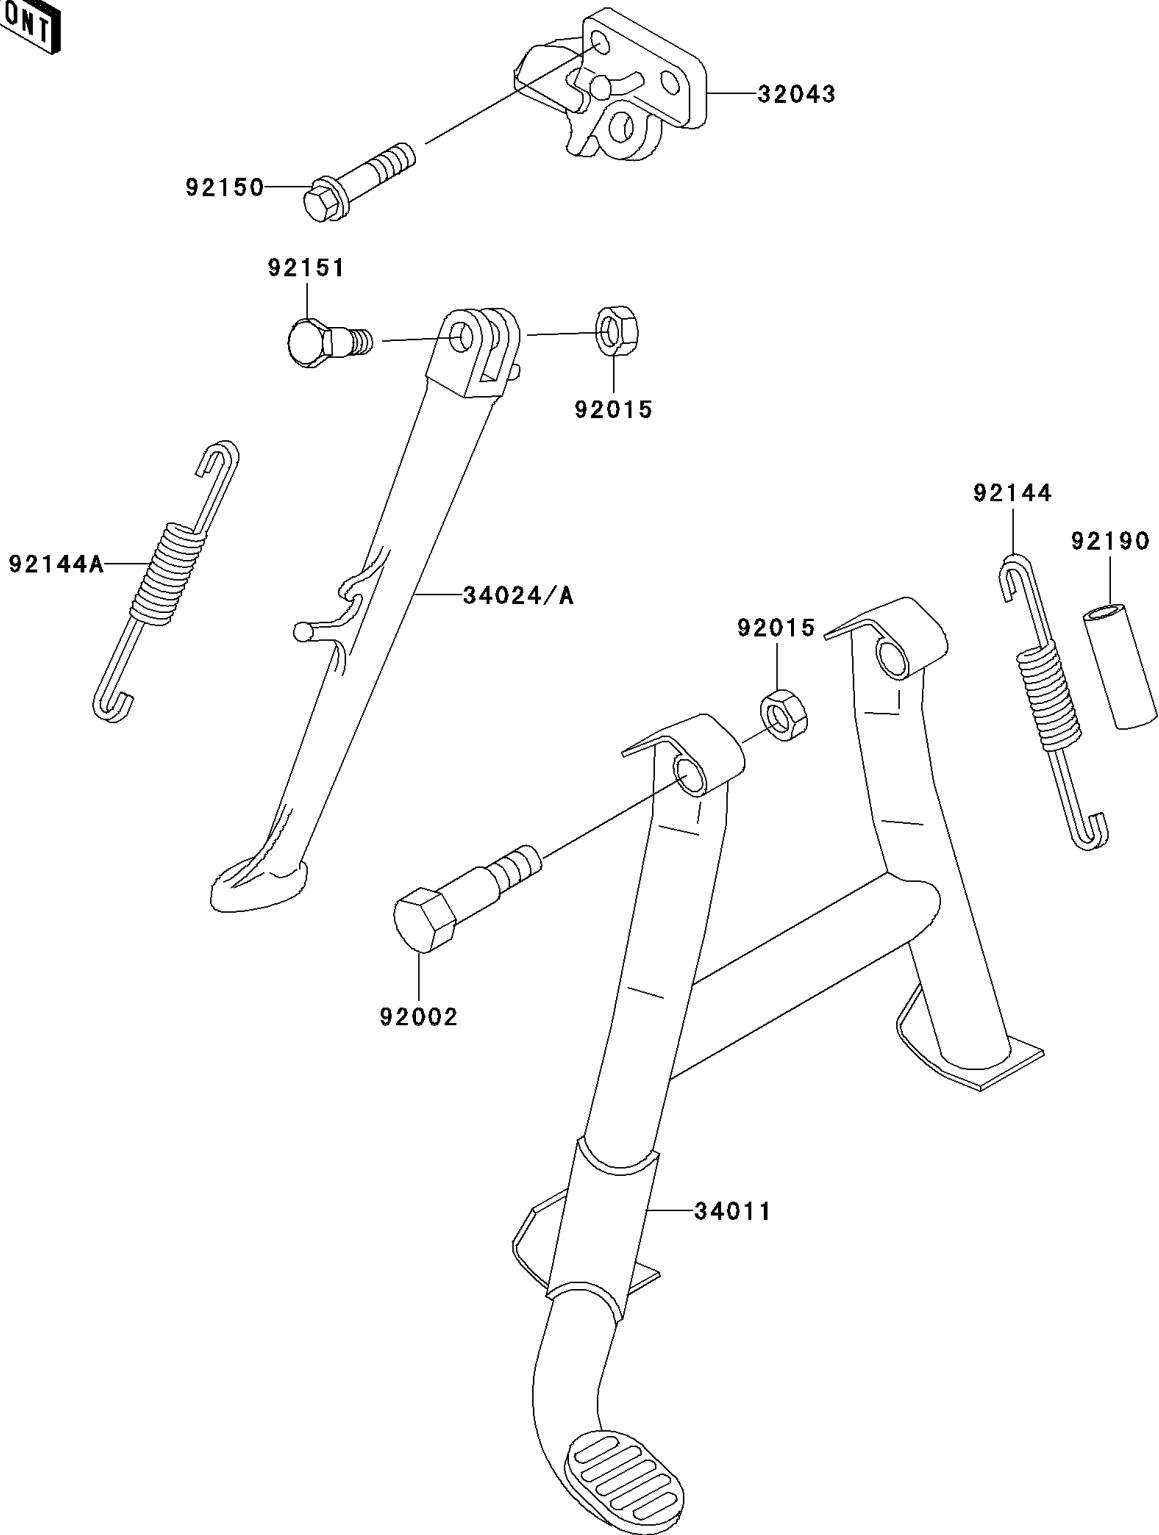

2004 ZZR600 PARTS DIAGRAM

Stand(s)

F2190

2004 ZZR600 PARTS LIST

Stand(s)

ITEM NAME	PART NUMBER	QUANTITY
BRACKET-STAND,SIDE (Ref # 32043)	32043-1384	1
STAND-CENTER (Ref # 34011)	34011-1147	1
BOLT,CENTER STAND (Ref # 92002)	92002-1518	2
NUT,LOCK,10MM,BLACK (Ref # 92015)	92015-1188	3
SPRING,CENTER STAND (Ref # 92144)	92144-1098	1
SPRING,SIDE STAND (Ref # 92144A)	92144-1127	1
BOLT,FLANGED,10X35 (Ref # 92150)	92150-1646	2
BOLT,SIDE STAND (Ref # 92151)	92151-1291	1
TUBE,16.5X20.5X55 (Ref # 92190)	92190-1462	1
STAND-SIDE,P.C.GRAY (Ref # 34024)	34024-1269-CQ	1
STAND-SIDE,C.GRAY (Ref # 34024A)	34024-1269-EZ	1