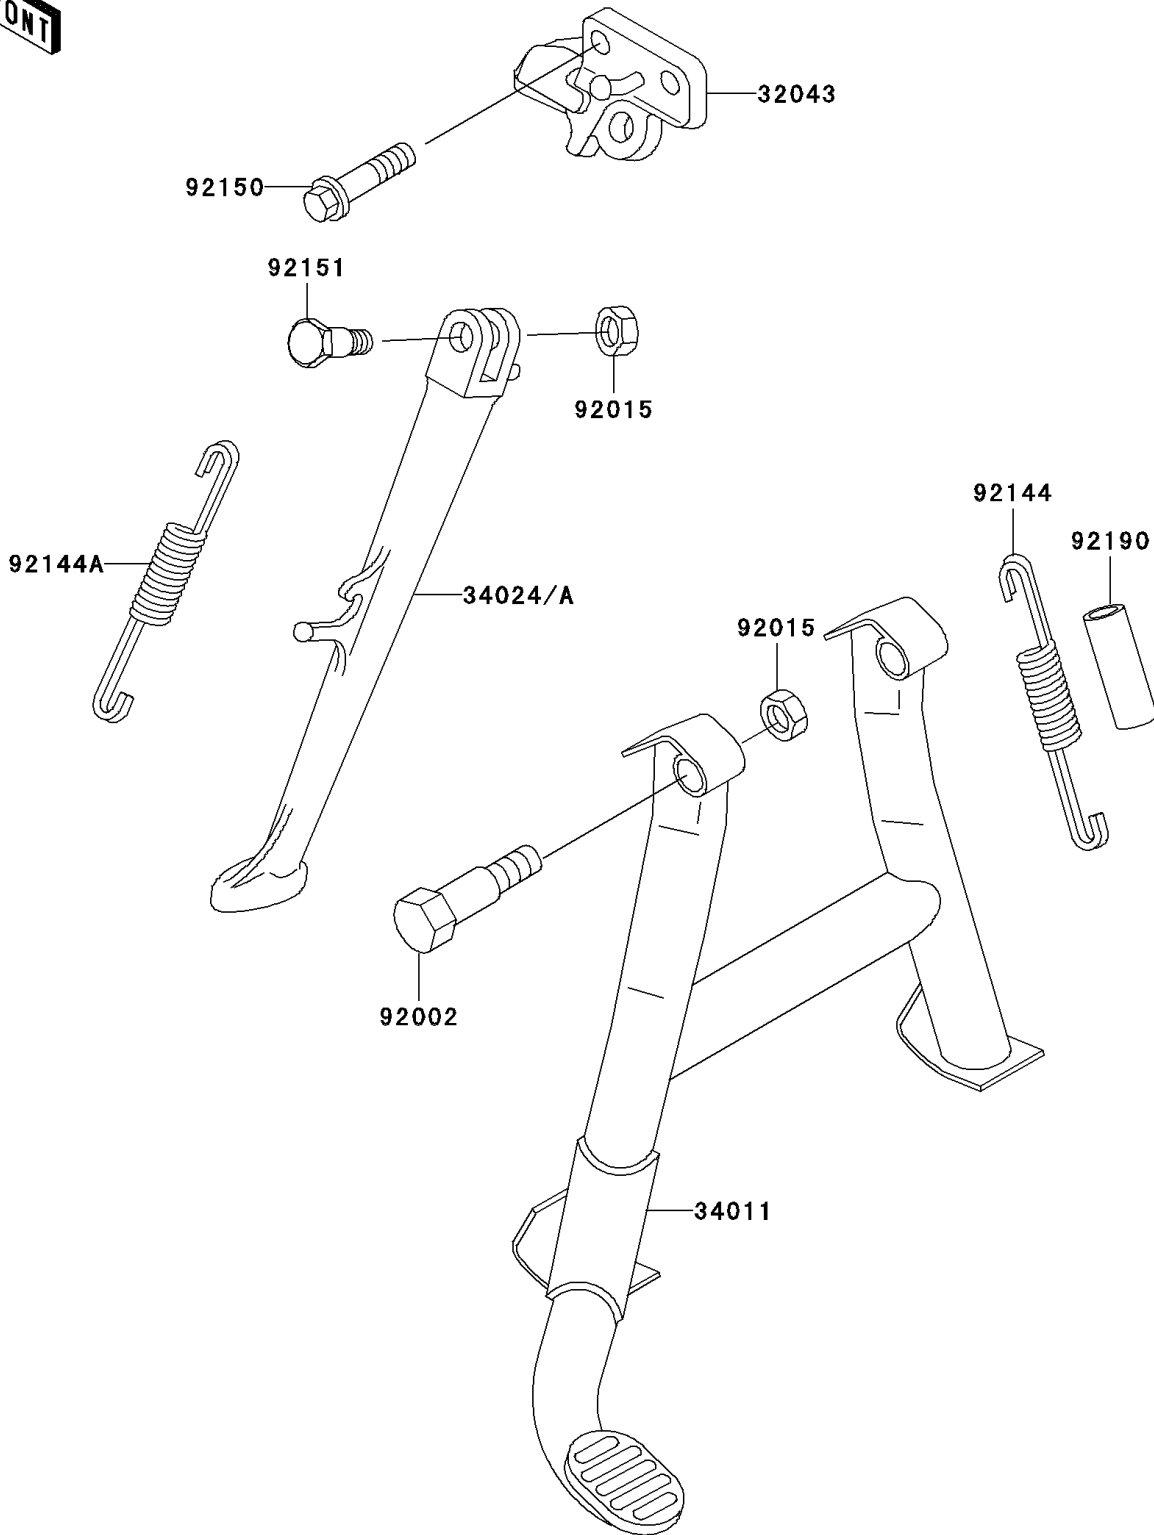

# 2005 ZZR600 (Canada Only) PARTS DIAGRAM

Stand(s)

F2190

## 2005 ZZR600 (Canada Only) PARTS LIST

Stand(s)

ITEM NAME	PART NUMBER	QUANTITY
BRACKET-STAND,SIDE (Ref # 32043)	32043-1384	1
STAND-CENTER (Ref # 34011)	34011-1147	1
STAND-SIDE,C.GRAY (Ref # 34024A)	34024-1269-EZ	1
BOLT,CENTER STAND (Ref # 92002)	92002-1518	2
NUT,LOCK,10MM,BLACK (Ref # 92015)	92015-1188	3
SPRING,CENTER STAND (Ref # 92144)	92144-1098	1
SPRING,SIDE STAND (Ref # 92144A)	92144-1127	1
BOLT,FLANGED,10X35 (Ref # 92150)	92150-1646	2
BOLT,SIDE STAND (Ref # 92151)	92151-1291	1
TUBE,16.5X20.5X55 (Ref # 92190)	92190-1462	1