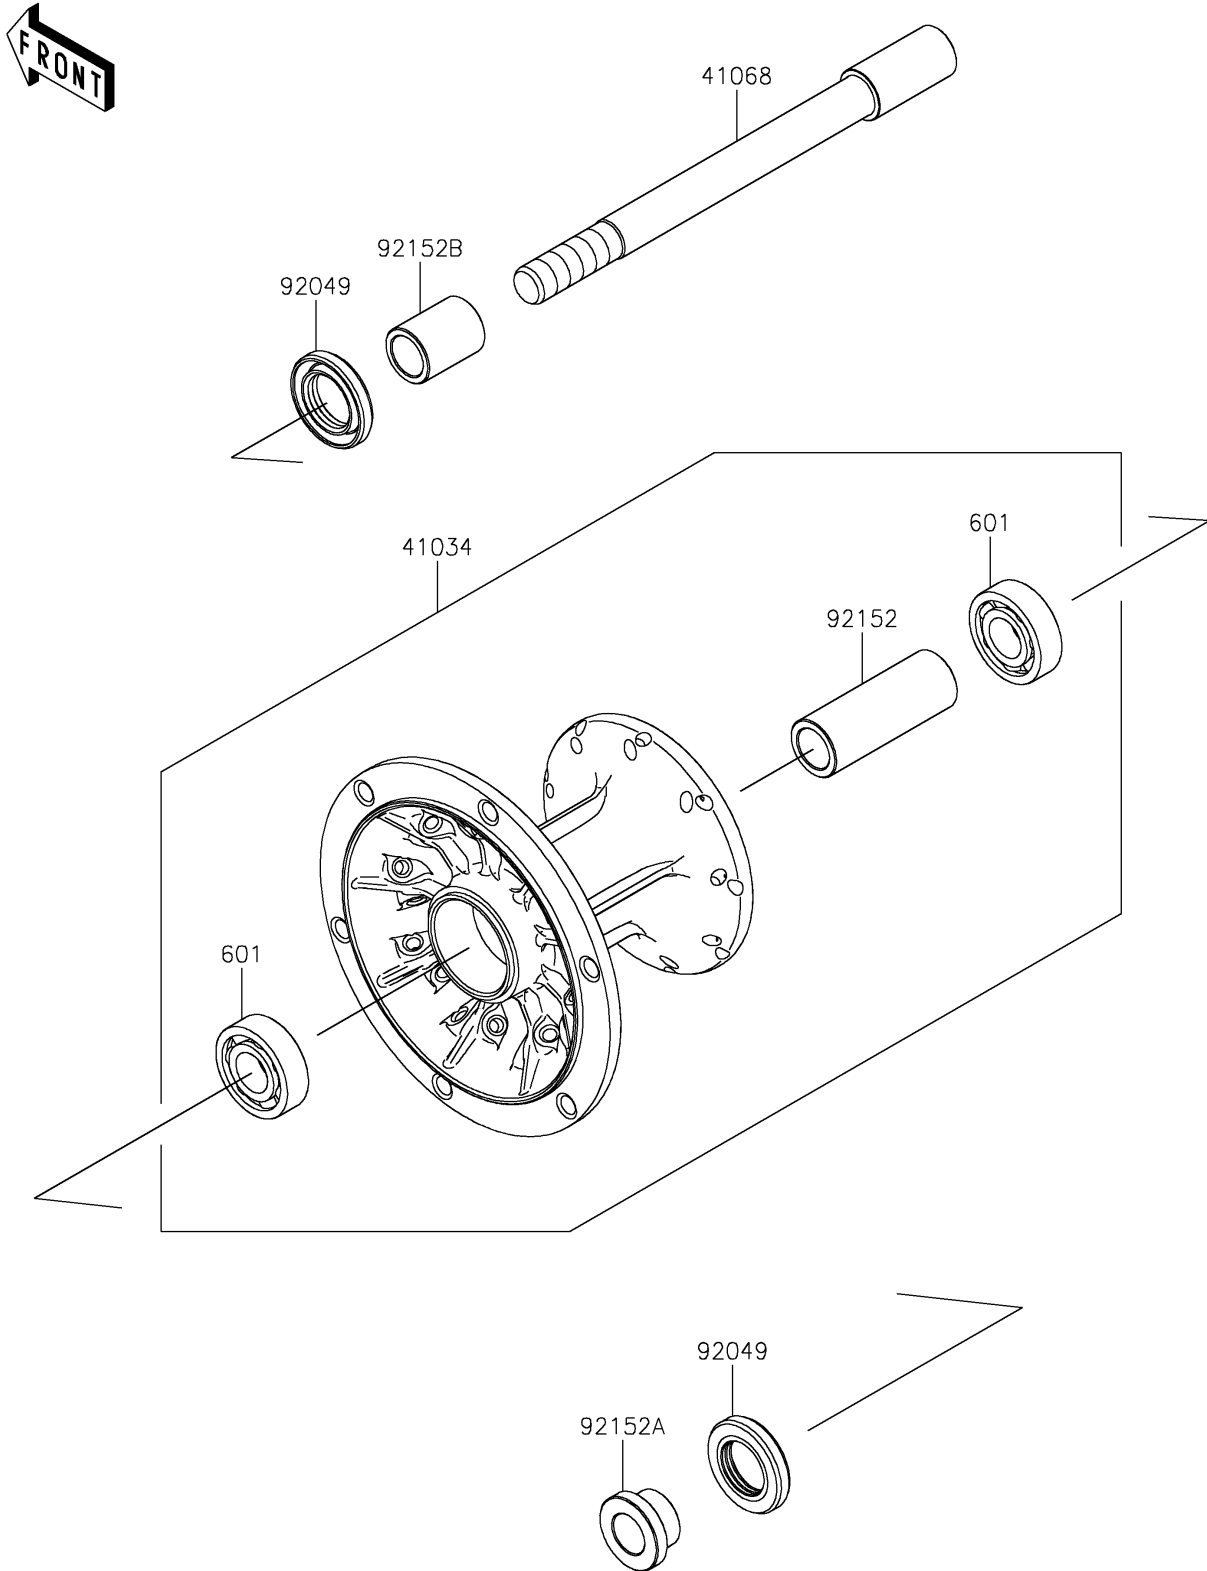

2024 KLR650 PARTS DIAGRAM

Front Hub

F2230

2024 KLR650 PARTS LIST

Front Hub

ITEM NAME	PART NUMBER	QUANTITY
DRUM-ASSY,FR (Ref # 41034)	41034-0608	1
AXLE,FR (Ref # 41068)	41068-0658	1
SEAL-OIL,23X40X7 (Ref # 92049)	92049-0801	2
COLLAR,17.2X25X67.5 (Ref # 92152)	92152-2732	1
COLLAR,LH (Ref # 92152A)	92152-2733	1
COLLAR,RH (Ref # 92152B)	92152-2734	1
BEARING-BALL,#6203UG (Ref # 601)	601B6203UG	2