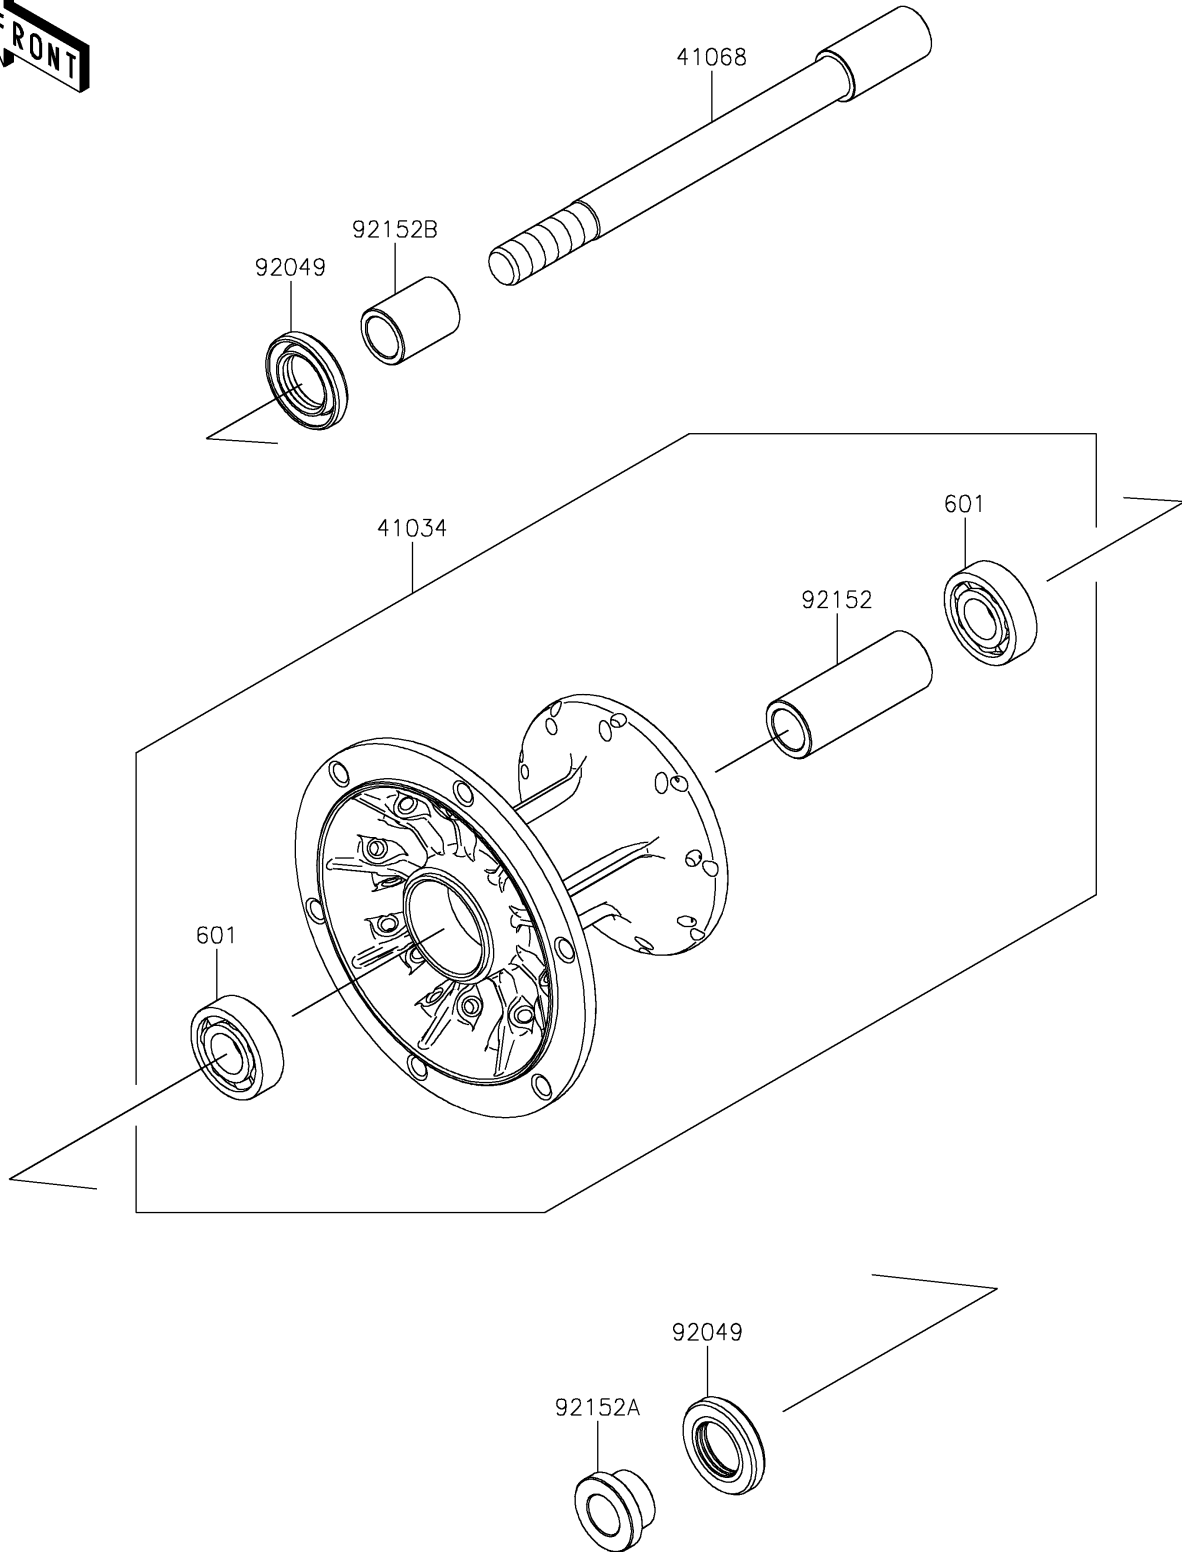

2023 KLR® 650 PARTS DIAGRAM

Front Hub

F2230

2023 KLR® 650 PARTS LIST

Front Hub

ITEM NAME	PART NUMBER	QUANTITY
DRUM-ASSY,FR (Ref # 41034)	41034-0608	1
AXLE,FR (Ref # 41068)	41068-0658	1
SEAL-OIL,23X40X7 (Ref # 92049)	92049-0801	2
COLLAR,17.2X25X67.5 (Ref # 92152)	92152-2732	1
COLLAR,LH (Ref # 92152A)	92152-2733	1
COLLAR,RH (Ref # 92152B)	92152-2734	1
BEARING-BALL,#6203UG (Ref # 601)	601B6203UG	2