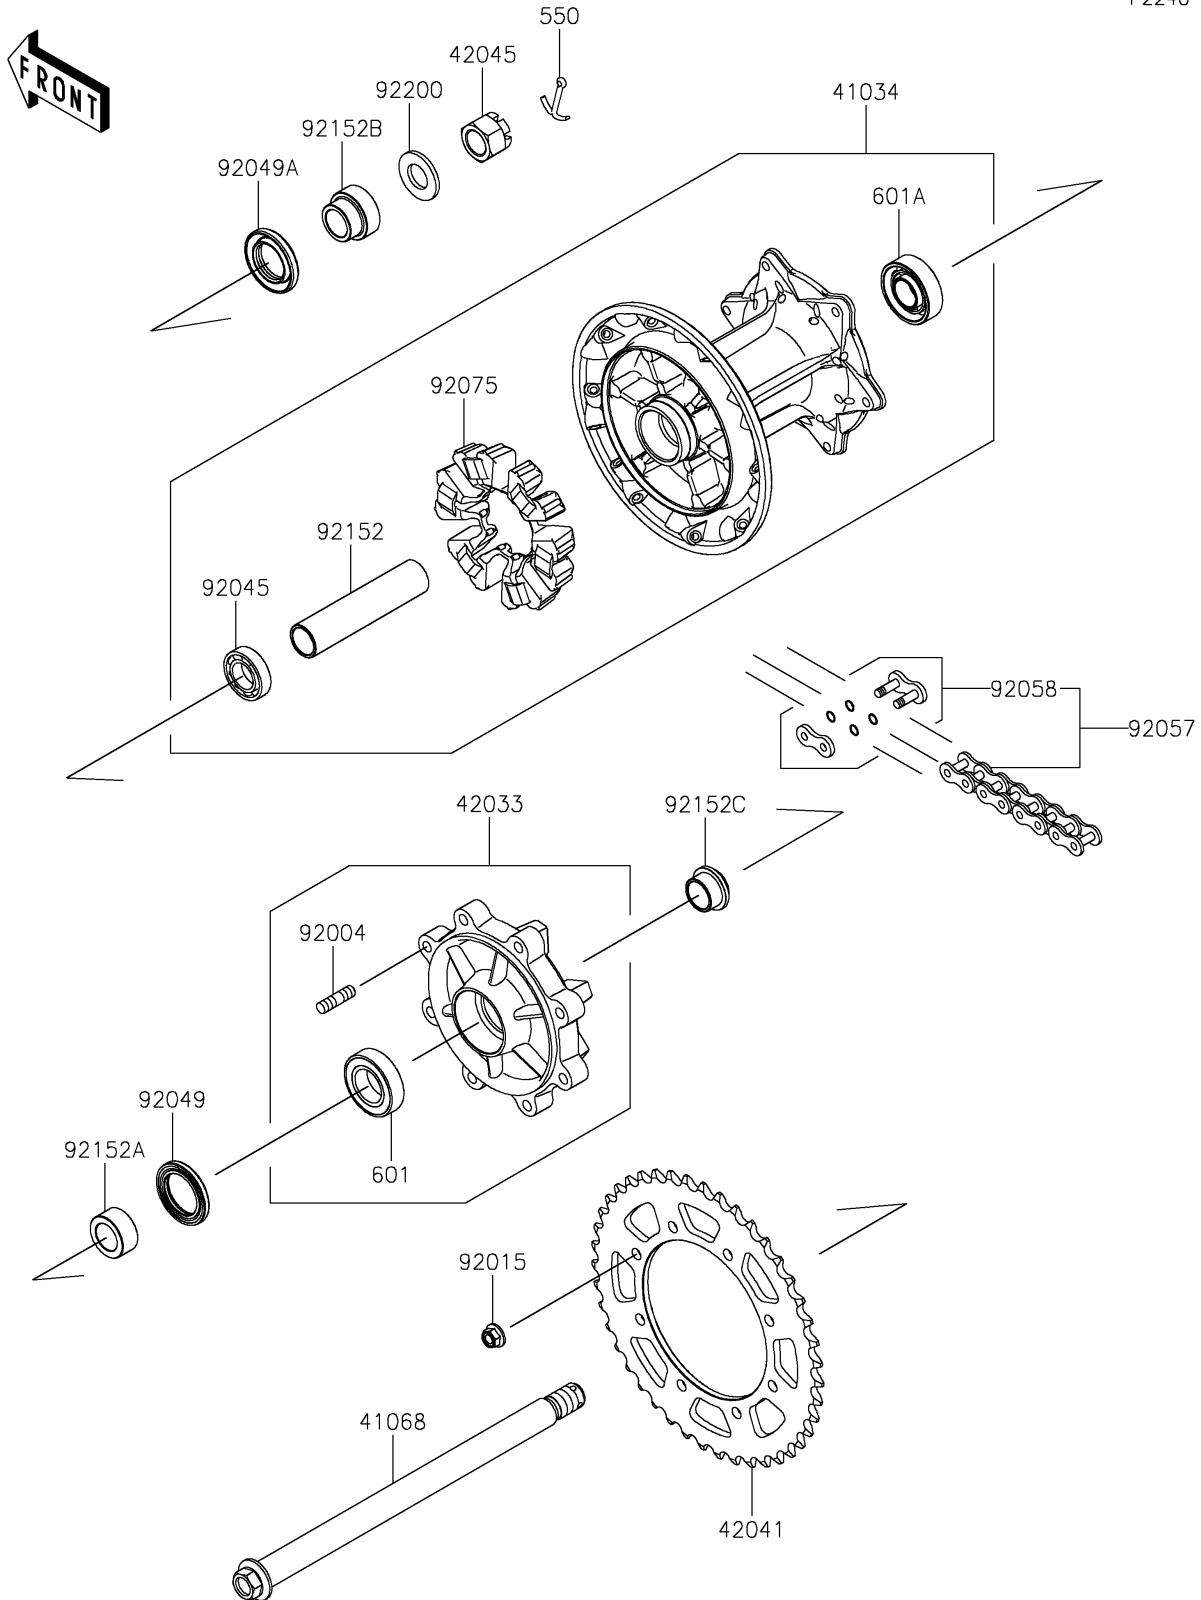

# 2023 KLR® 650 PARTS DIAGRAM

Rear Hub

F2240

## 2023 KLR® 650 PARTS LIST

### Rear Hub

ITEM NAME	PART NUMBER	QUANTITY
DRUM-ASSY,RR (Ref # 41034)	41034-0609	1
AXLE,RR (Ref # 41068)	41068-0659	1
COUPLING-ASSY,REAR HUB (Ref # 42033)	42033-0596	1
SPROCKET-HUB,43T (Ref # 42041)	42041-0185	1
NUT,CASTLE,18MM (Ref # 42045)	42045-018	1
STUD,8X16 (Ref # 92004)	92004-1150	8
NUT,8MM (Ref # 92015)	92015-1432	8
BEARING-BALL,20X37X9 (Ref # 92045)	92045-0942	1
SEAL-OIL,32X47X5 (Ref # 92049)	92049-0795	1
SEAL-OIL,27X47X7 (Ref # 92049A)	92049-0802	1
CHAIN,DRIVE,520VEX110L (Ref # 92057)	92057-0806	1
JOINT-CHAIN (Ref # 92058)	92058-0044	1
DAMPER,SHOCK,RR HUB (Ref # 92075)	92075-1068	1
COLLAR,20.2X28X110.5 (Ref # 92152)	92152-2735	1
COLLAR,LH (Ref # 92152A)	92152-2736	1
COLLAR,RH (Ref # 92152B)	92152-2737	1
COLLAR,COUPLING (Ref # 92152C)	92152-2738	1
WASHER,19X36X3.2 (Ref # 92200)	92200-0296	1
PIN-COTTER,4.0X35 (Ref # 550)	550AA4035	1
BEARING-BALL,#6005UU (Ref # 601)	601B6005UU	1
BEARING-BALL,#6204UG (Ref # 601A)	601B6204UG	1