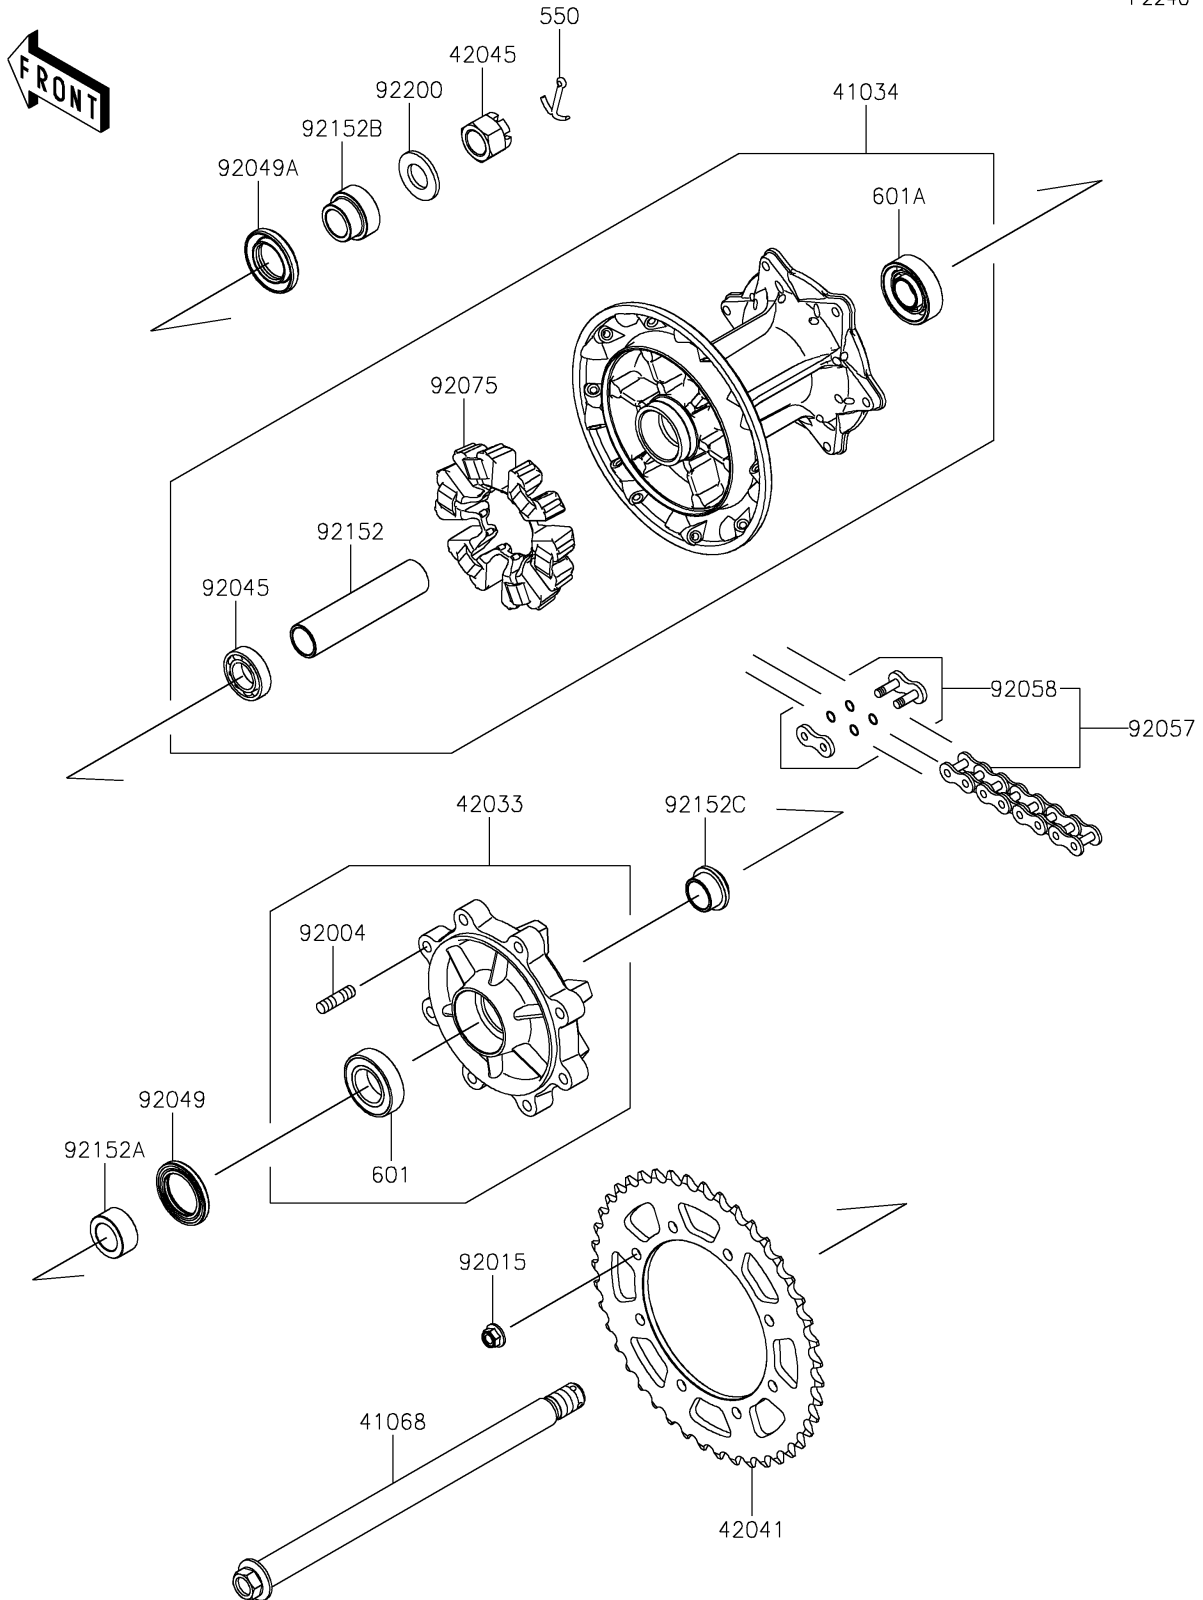

# 2024 KLR650 PARTS DIAGRAM

Rear Hub

F2240

## 2024 KLR650 PARTS LIST

### Rear Hub

ITEM NAME	PART NUMBER	QUANTITY
DRUM-ASSY,RR (Ref # 41034)	41034-0609	1
AXLE,RR (Ref # 41068)	41068-0659	1
COUPLING-ASSY,REAR HUB (Ref # 42033)	42033-0596	1
SPROCKET-HUB,43T (Ref # 42041)	42041-0185	1
NUT,CASTLE,18MM (Ref # 42045)	42045-018	1
STUD,8X16 (Ref # 92004)	92004-1150	8
NUT,8MM (Ref # 92015)	92015-1432	8
BEARING-BALL,20X37X9 (Ref # 92045)	92045-0942	1
SEAL-OIL,32X47X5 (Ref # 92049)	92049-0795	1
SEAL-OIL,27X47X7 (Ref # 92049A)	92049-0802	1
CHAIN,DRIVE,520VEX110L (Ref # 92057)	92057-0806	1
JOINT-CHAIN (Ref # 92058)	92058-0044	1
DAMPER,SHOCK,RR HUB (Ref # 92075)	92075-1068	1
COLLAR,20.2X28X110.5 (Ref # 92152)	92152-2735	1
COLLAR,LH (Ref # 92152A)	92152-2736	1
COLLAR,RH (Ref # 92152B)	92152-2737	1
COLLAR,COUPLING (Ref # 92152C)	92152-2738	1
WASHER,19X36X3.2 (Ref # 92200)	92200-0296	1
PIN-COTTER,4.0X35 (Ref # 550)	550AA4035	1
BEARING-BALL,#6005UU (Ref # 601)	601B6005UU	1
BEARING-BALL,#6204UG (Ref # 601A)	601B6204UG	1