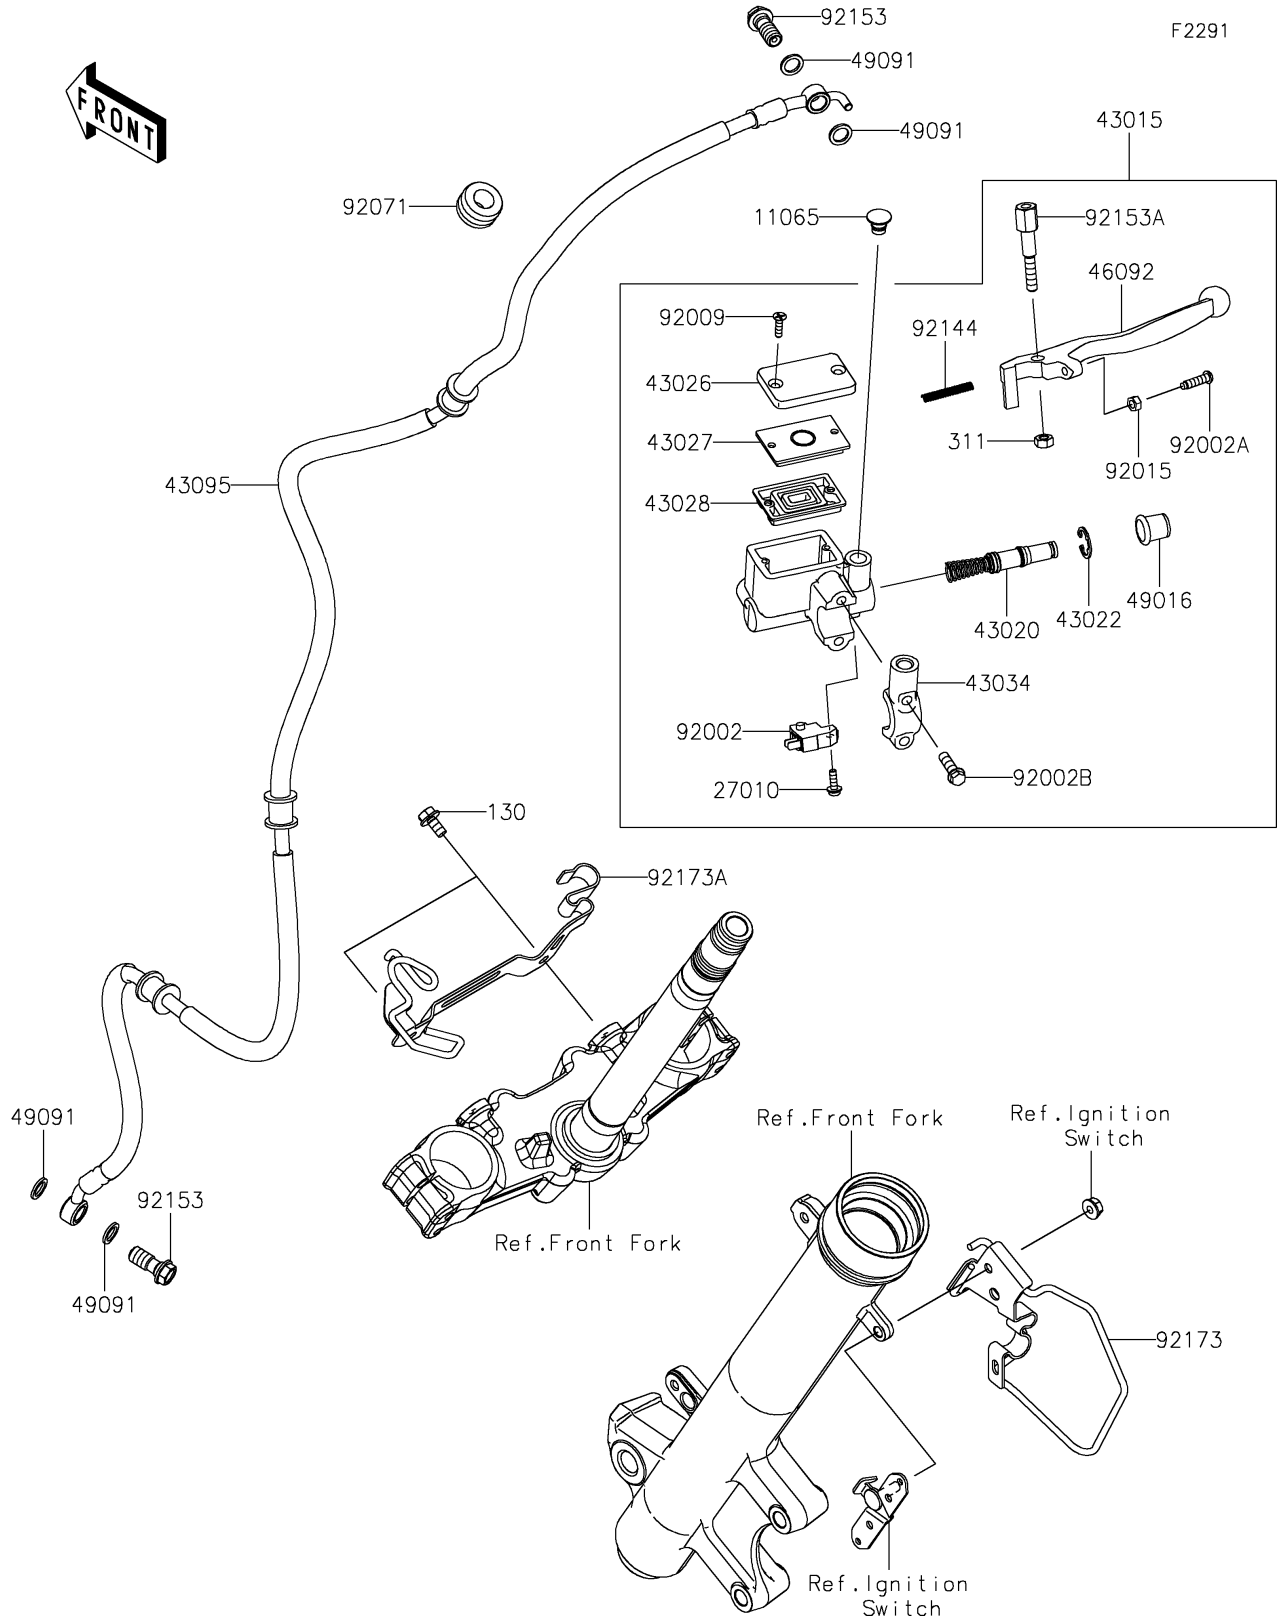

2023 KLR® 650 PARTS DIAGRAM

Front Master Cylinder

2023 KLR® 650 PARTS LIST

Front Master Cylinder

ITEM NAME	PART NUMBER	QUANTITY
CAP,DUMMY (Ref # 11065)	11065-0921	1
SWITCH,BRAKE (Ref # 27010)	27010-0762	1
CYLINDER-ASSY-MASTER,FR (Ref # 43015)	43015-0788	1
PISTON-COMP-BRAKE (Ref # 43020)	43020-1104	1
STOPPER-BRAKE,PISTON (Ref # 43022)	43022-1010	1
CAP-BRAKE (Ref # 43026)	43026-1082	1
PLATE-DIAPHRAGM (Ref # 43027)	43027-1057	1
DIAPHRAGM (Ref # 43028)	43028-1061	1
HOLDER-BRAKE (Ref # 43034)	43034-0145	1
HOSE-BRAKE,FR M/C-FR CALIPER (Ref # 43095)	43095-1882	1
LEVER-GRIP,FRONT BRAKE (Ref # 46092)	46092-1175	1
COVER-SEAL,MASTER CYLINDER (Ref # 49016)	49016-1044	1
WASHER-SEAL,10.1X14.5X1.5 (Ref # 49091)	49091-0001	4
BOLT,SCREW,4X12 (Ref # 92002)	92002-1323	1
BOLT,ADJUST (Ref # 92002A)	92002-1893	1
BOLT (Ref # 92002B)	92002-1894	2
SCREW,4MM (Ref # 92009)	92009-1458	2
NUT,ADJUST (Ref # 92015)	92015-1642	1
GROMMET,12.2X26X16 (Ref # 92071)	92071-0785	1
SPRING,RETURN (Ref # 92144)	92144-1103	1
BOLT,OIL,L=23 (Ref # 92153)	92153-0627	2
BOLT,LEVER SET (Ref # 92153A)	92153-0790	1
CLAMP (Ref # 92173)	92173-2348	1
CLAMP (Ref # 92173A)	92173-2350	1
BOLT-FLANGED,6X12 (Ref # 130)	130BA0612	2
NUT-HEX,6MM (Ref # 311)	311BB0600	1