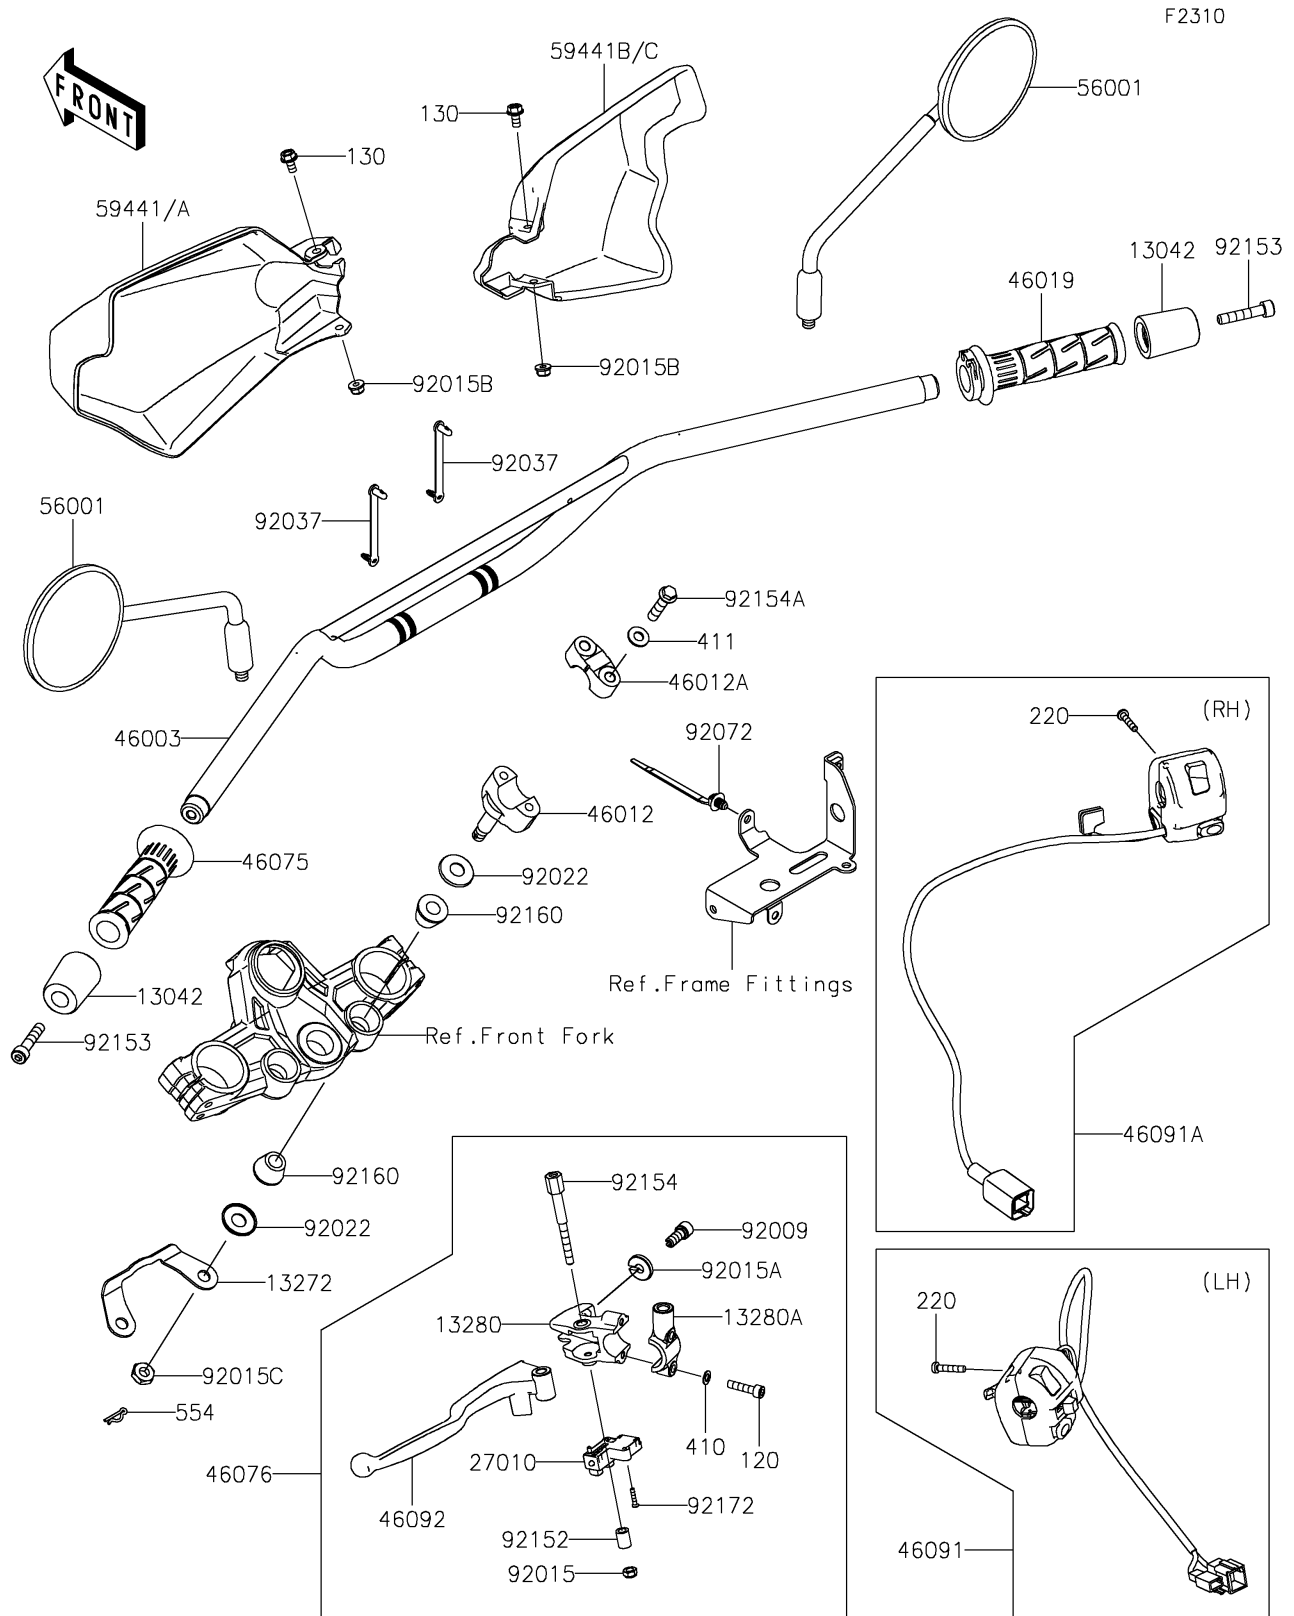

2024 KLR650 PARTS DIAGRAM

Handlebar

2024 KLR650 PARTS LIST

Handlebar

ITEM NAME	PART NUMBER	QUANTITY
WEIGHT,HANDLE (Ref # 13042)	13042-5007	2
PLATE,STABILIZER (Ref # 13272)	13272-3799	1
HOLDER,LEVER (Ref # 13280)	13280-0929	1
HOLDER,MIRROR (Ref # 13280A)	13280-0930	1
SWITCH,CLUTCH (Ref # 27010)	27010-0729	1
HANDLE (Ref # 46003)	46003-0793	1
HOLDER-HANDLE,LWR,F.S.BLACK (Ref # 46012)	46012-0075-18R	2
HOLDER-HANDLE,UPP,F.S.BLACK (Ref # 46012A)	46012-0380-18R	2
GRIP-ASSY,THROTTLE (Ref # 46019)	46019-0060	1
GRIP,HANDLE,LH (Ref # 46075)	46075-0564	1
LEVER-ASSY-GRIP (Ref # 46076)	46076-0183	1
HOUSING-ASSY-CONTROL,LH (Ref # 46091)	46091-0552	1
HOUSING-ASSY-CONTROL,RH (Ref # 46091A)	46091-0553	1
LEVER-GRIP,CLUTCH (Ref # 46092)	46092-0583	1
MIRROR-ASSY (Ref # 56001)	56001-0444	2
COVER-HANDLE,LH,EBONY (Ref # 59441)	59441-0304-68L	1
COVER-HANDLE,RH,EBONY (Ref # 59441B)	59441-0307-68L	1
SCREW,CABLE ADJUST,8MM,BLACK (Ref # 92009)	92009-1134	1
NUT,LOCK,6MM,BLACK (Ref # 92015)	92015-1191	1
NUT,CABLE ADJUST LOCK,8MM,BLK (Ref # 92015A)	92015-1197	1
NUT,LOCK,FLANGED,6MM (Ref # 92015B)	92015-1603	2
NUT,LOCK,10MM (Ref # 92015C)	92015-1962	2
WASHER (Ref # 92022)	92022-1737	4
CLAMP,SPEED,L=58 (Ref # 92037)	92037-1163	2
BAND,OS170-FT7(BLACK) (Ref # 92072)	92072-1414	1
COLLAR,6.5X10.5X14 (Ref # 92152)	92152-2848	1
BOLT,SOCKET,8X40 (Ref # 92153)	92153-1901	2
BOLT (Ref # 92154)	92154-2359	1
BOLT,FLANGED,8X35 (Ref # 92154A)	92154-3964	4

2024 KLR650 PARTS LIST

Handlebar

ITEM NAME	PART NUMBER	QUANTITY
DAMPER,HANDLE HOLDER (Ref # 92160)	92160-1544	4
SCREW,3X16 (Ref # 92172)	92172-0183	2
BOLT-SOCKET,6X25 (Ref # 120)	120CB0625	2
BOLT-FLANGED,6X12 (Ref # 130)	130BB0612	2
SCREW-PAN-CROS,5X25 (Ref # 220)	220AB0525	4
WASHER-PLAIN-SMALL,6MM (Ref # 410)	410AB0600	2
WASHER-PLAIN,8.5X18X1.6 (Ref # 411)	411AB0800	4
PIN-SNAP (Ref # 554)	554DA0800	2