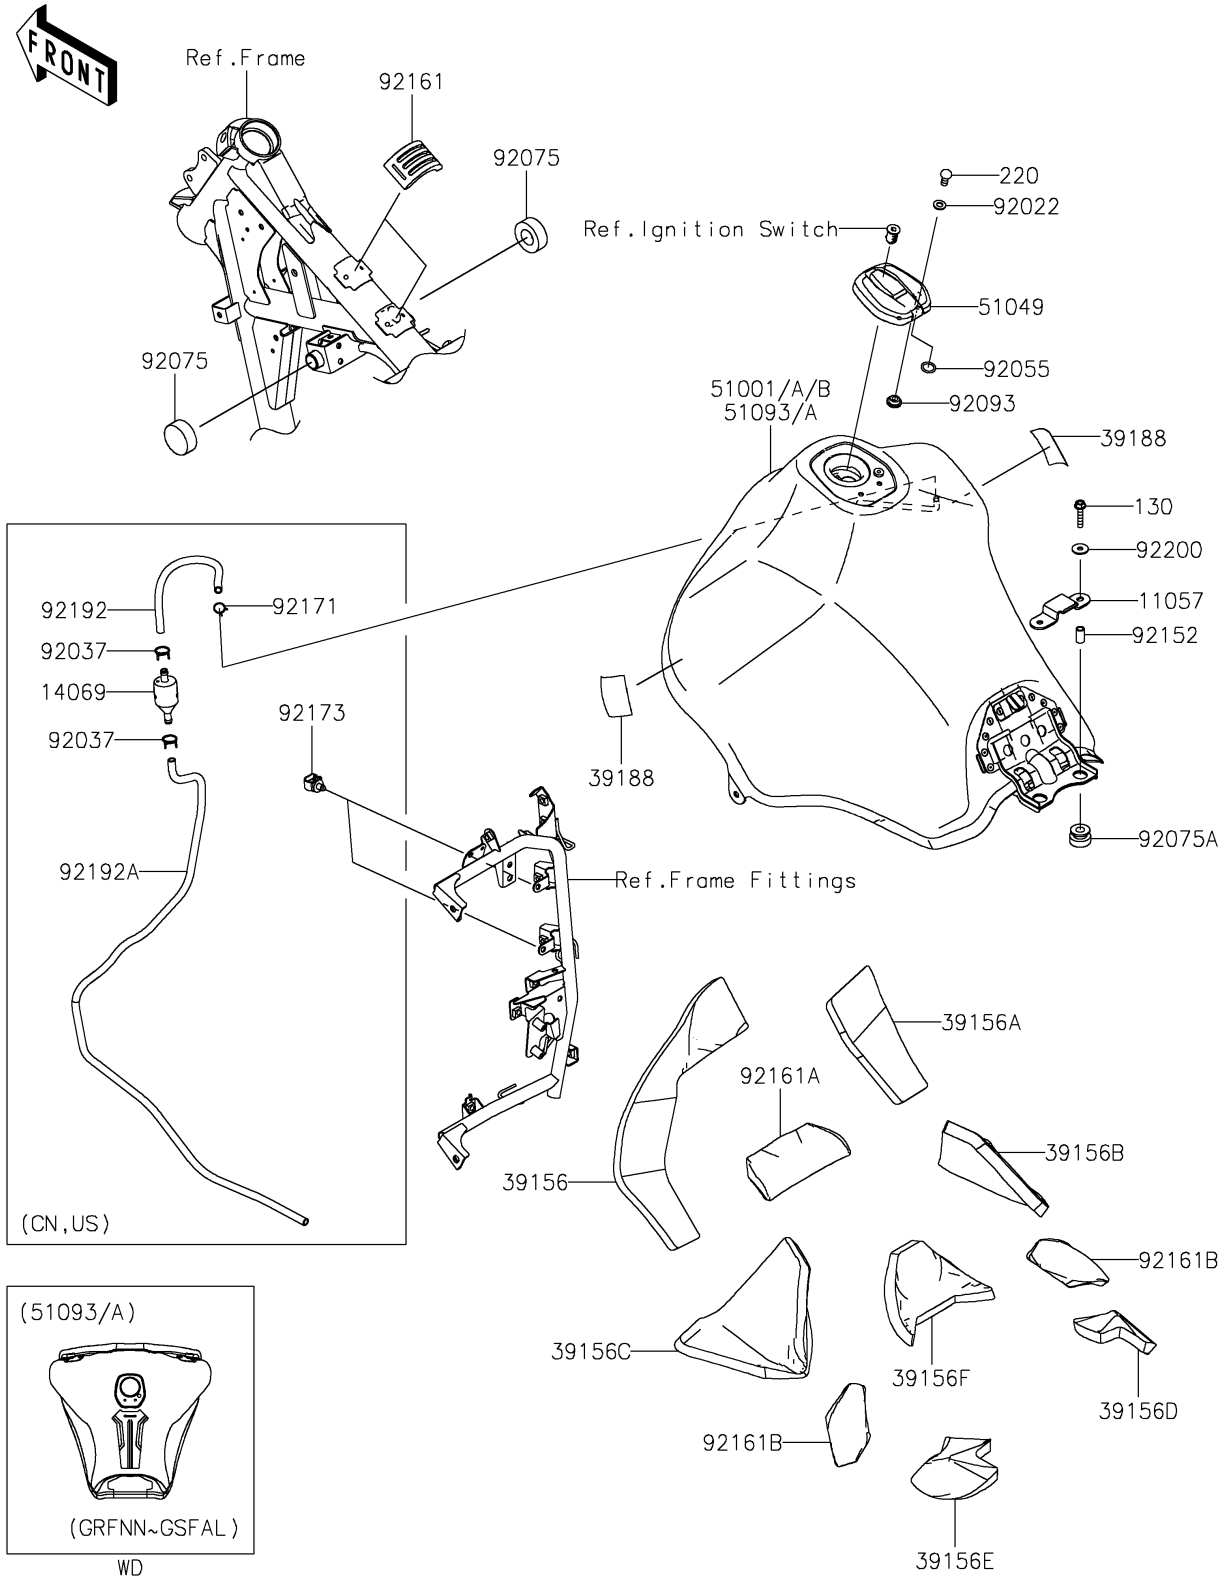

2023 KLR® 650 PARTS DIAGRAM

Fuel Tank

F2410

2023 KLR® 650 PARTS LIST

Fuel Tank

ITEM NAME	PART NUMBER	QUANTITY
BRACKET,SEAT (Ref # 11057)	11057-4274	1
BREATHER,FUEL TANK (Ref # 14069)	14069-1004	1
PAD,FR,LH (Ref # 39156)	39156-2664	1
PAD,FR,RH (Ref # 39156A)	39156-2665	1
PAD,MID,RH (Ref # 39156B)	39156-2701	1
PAD,MID,LH (Ref # 39156C)	39156-2702	1
PAD,RR,RH (Ref # 39156D)	39156-2703	1
PAD,RR,LH (Ref # 39156E)	39156-2704	1
PAD,CNT (Ref # 39156F)	39156-2705	1
TAPE,40X50 (Ref # 39188)	39188-0049	2
TANK-COMP-FUEL,P.S.YELLOW (Ref # 51001)	51001-0903-10A	1
TANK-COMP-FUEL,P.S.GRAY (Ref # 51001A)	51001-0903-36S	1
TANK-COMP-FUEL,C.L.GREEN (Ref # 51001B)	51001-0903-51P	1
CAP-TANK,FUEL (Ref # 51049)	51049-0760	1
WASHER,5.1X10X1.0 (Ref # 92022)	92022-1977	2
CLAMP,TUBE (Ref # 92037)	92037-147	2
RING-O (Ref # 92055)	92055-1023	2
DAMPER,FUEL TANK (Ref # 92075)	92075-101	2
DAMPER (Ref # 92075A)	92075-1660	2
SEAL,FUEL TANK CAP (Ref # 92093)	92093-1030	1
COLLAR,6.8X10X18 (Ref # 92152)	92152-2726	2
DAMPER (Ref # 92161)	92161-2372	2
DAMPER,CNT (Ref # 92161A)	92161-2394	1
DAMPER,LH&RH (Ref # 92161B)	92161-2395	2
CLAMP,8X0.7 (Ref # 92171)	92171-1973	1
CLAMP,12MM DIA. (Ref # 92173)	92173-0736	2
TUBE,BREATHER,6X9X220 (Ref # 92192)	92192-2441	1
TUBE,BREATHER,6X9X900 (Ref # 92192A)	92192-2442	1
WASHER,6.5X20X1.6 (Ref # 92200)	92200-1962	2

2023 KLR® 650 PARTS LIST

Fuel Tank

ITEM NAME	PART NUMBER	QUANTITY
BOLT-FLANGED,6X30 (Ref # 130)	130BB0630	2
SCREW-PAN-CROS,5X10 (Ref # 220)	220AA0510	2