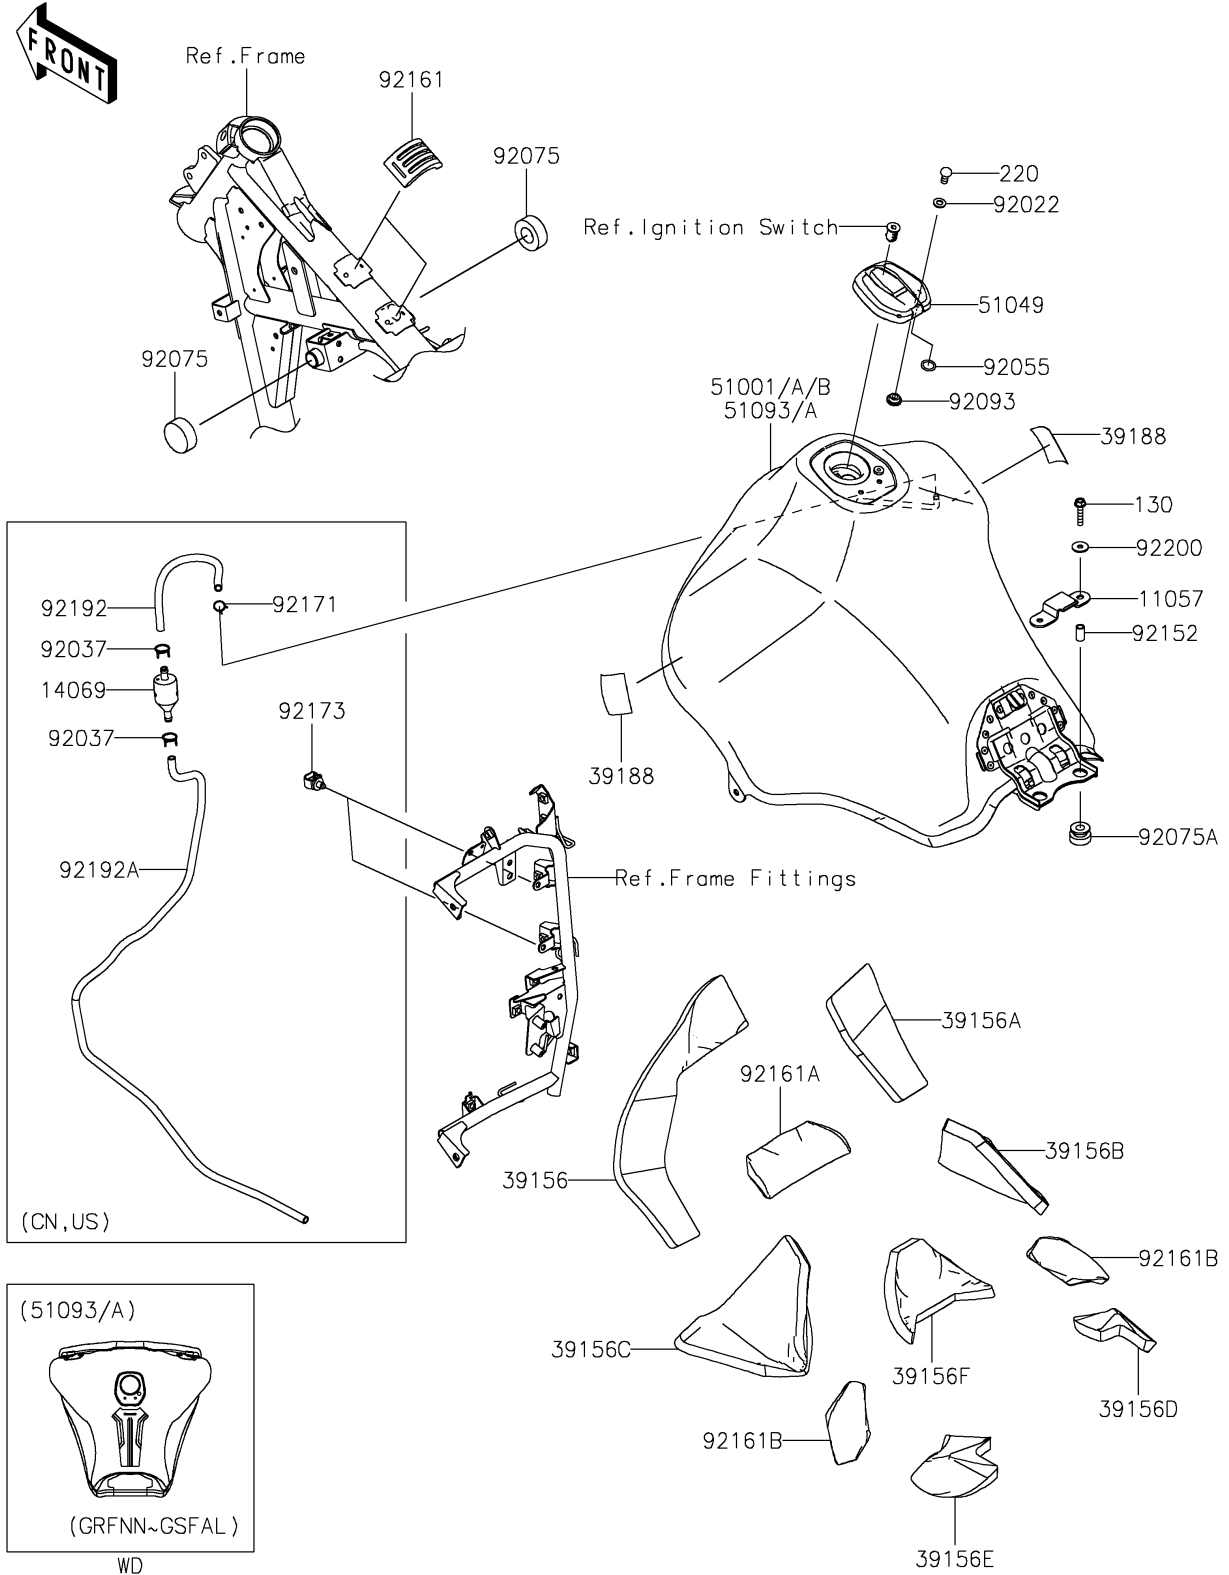

# 2024 KLR650 PARTS DIAGRAM

Fuel Tank

F2410

## 2024 KLR650 PARTS LIST

### Fuel Tank

ITEM NAME	PART NUMBER	QUANTITY
BRACKET,SEAT (Ref # 11057)	11057-4274	1
BREATHER,FUEL TANK (Ref # 14069)	14069-1004	1
PAD,FR,LH (Ref # 39156)	39156-2664	1
PAD,FR,RH (Ref # 39156A)	39156-2665	1
PAD,MID,RH (Ref # 39156B)	39156-2701	1
PAD,MID,LH (Ref # 39156C)	39156-2702	1
PAD,RR,RH (Ref # 39156D)	39156-2703	1
PAD,RR,LH (Ref # 39156E)	39156-2704	1
PAD,CNT (Ref # 39156F)	39156-2705	1
TAPE,40X50 (Ref # 39188)	39188-0049	2
TANK-COMP-FUEL,P.S.GRAY (Ref # 51001A)	51001-0903-36S	1
CAP-TANK,FUEL (Ref # 51049)	51049-0760	1
TANK-COMP-FUEL,M.C.GRAY (Ref # 51093)	51093-5173-51A	1
WASHER,5.1X10X1.0 (Ref # 92022)	92022-1977	2
CLAMP,TUBE (Ref # 92037)	92037-147	2
RING-O (Ref # 92055)	92055-1023	2
DAMPER,FUEL TANK (Ref # 92075)	92075-101	2
DAMPER (Ref # 92075A)	92075-1660	2
SEAL,FUEL TANK CAP (Ref # 92093)	92093-1030	1
COLLAR,6.8X10X18 (Ref # 92152)	92152-2726	2
DAMPER (Ref # 92161)	92161-2372	2
DAMPER,CNT (Ref # 92161A)	92161-2394	1
DAMPER,LH&RH (Ref # 92161B)	92161-2395	2
CLAMP,8X0.7 (Ref # 92171)	92171-1973	1
CLAMP,12MM DIA. (Ref # 92173)	92173-0736	2
TUBE,BREATHER,6X9X220 (Ref # 92192)	92192-2441	1
TUBE,BREATHER,6X9X900 (Ref # 92192A)	92192-2442	1
WASHER,6.5X20X1.6 (Ref # 92200)	92200-1962	2
BOLT-FLANGED,6X30 (Ref # 130)	130BB0630	2

## 2024 KLR650 PARTS LIST

Fuel Tank

ITEM NAME	PART NUMBER	QUANTITY
SCREW-PAN-CROS,5X10 (Ref # 220)	220AA0510	2