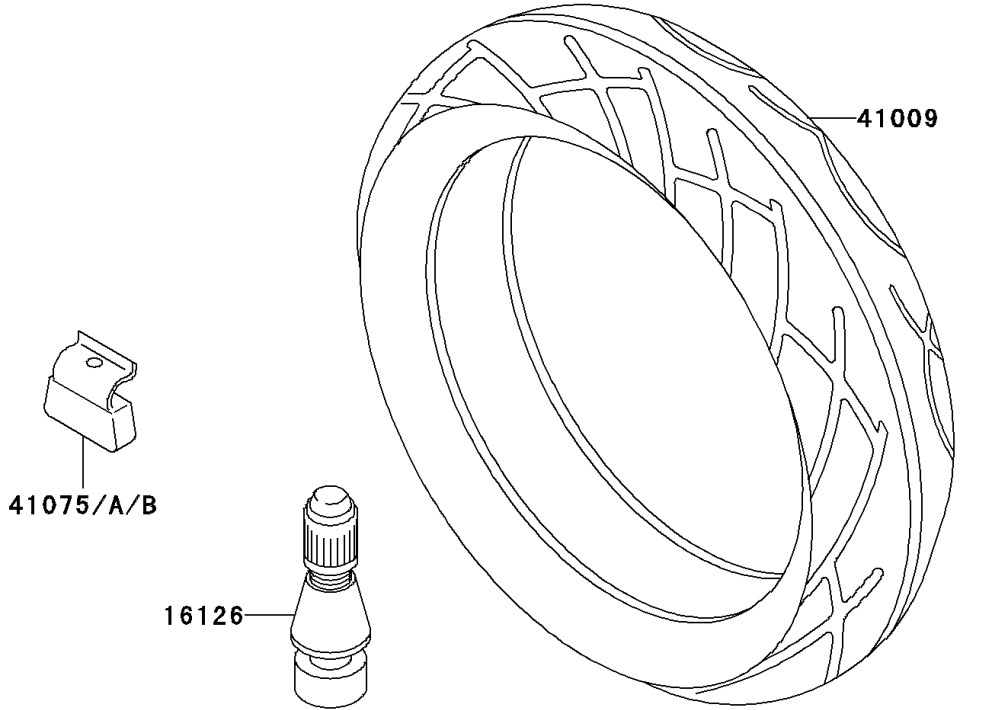

2003 ZZR600 PARTS DIAGRAM

Tires

F2210

2003 ZZR600 PARTS LIST

Tires

ITEM NAME	PART NUMBER	QUANTITY
VALVE,TIRE (Ref # 16126)	16126-1140	2
TIRE,FR,120/60ZR17(55W),BT-50F (Ref # 41009)	41009-1328	1
TIRE,RR,160/60ZR17(69W),BT-50R (Ref # 41009A)	41009-1329	1
BALANCER-WHEEL,10G,SILVER (Ref # 41075)	41075-1059	AR
BALANCER-WHEEL,20G,SILVER (Ref # 41075A)	41075-1060	AR
BALANCER-WHEEL,30G,SILVER (Ref # 41075B)	41075-1061	AR