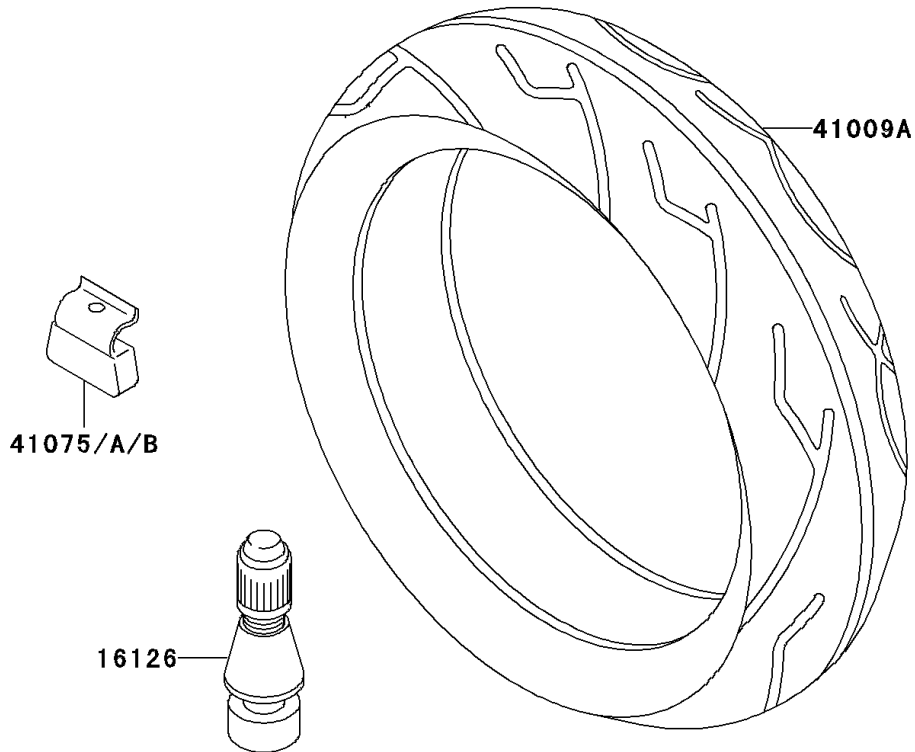

2003 ZZR600 PARTS DIAGRAM

Tires

F2210

2003 ZZR600 PARTS LIST

Tires

ITEM NAME	PART NUMBER	QUANTITY
VALVE,TIRE (Ref # 16126)	16126-1140	2
TIRE,FR,120/60ZR17(55W),BT-50F (Ref # 41009)	41009-1328	1
TIRE,RR,160/60ZR17(69W),BT-50R (Ref # 41009A)	41009-1329	1
BALANCER-WHEEL,10G,SILVER (Ref # 41075)	41075-1059	AR
BALANCER-WHEEL,20G,SILVER (Ref # 41075A)	41075-1060	AR
BALANCER-WHEEL,30G,SILVER (Ref # 41075B)	41075-1061	AR