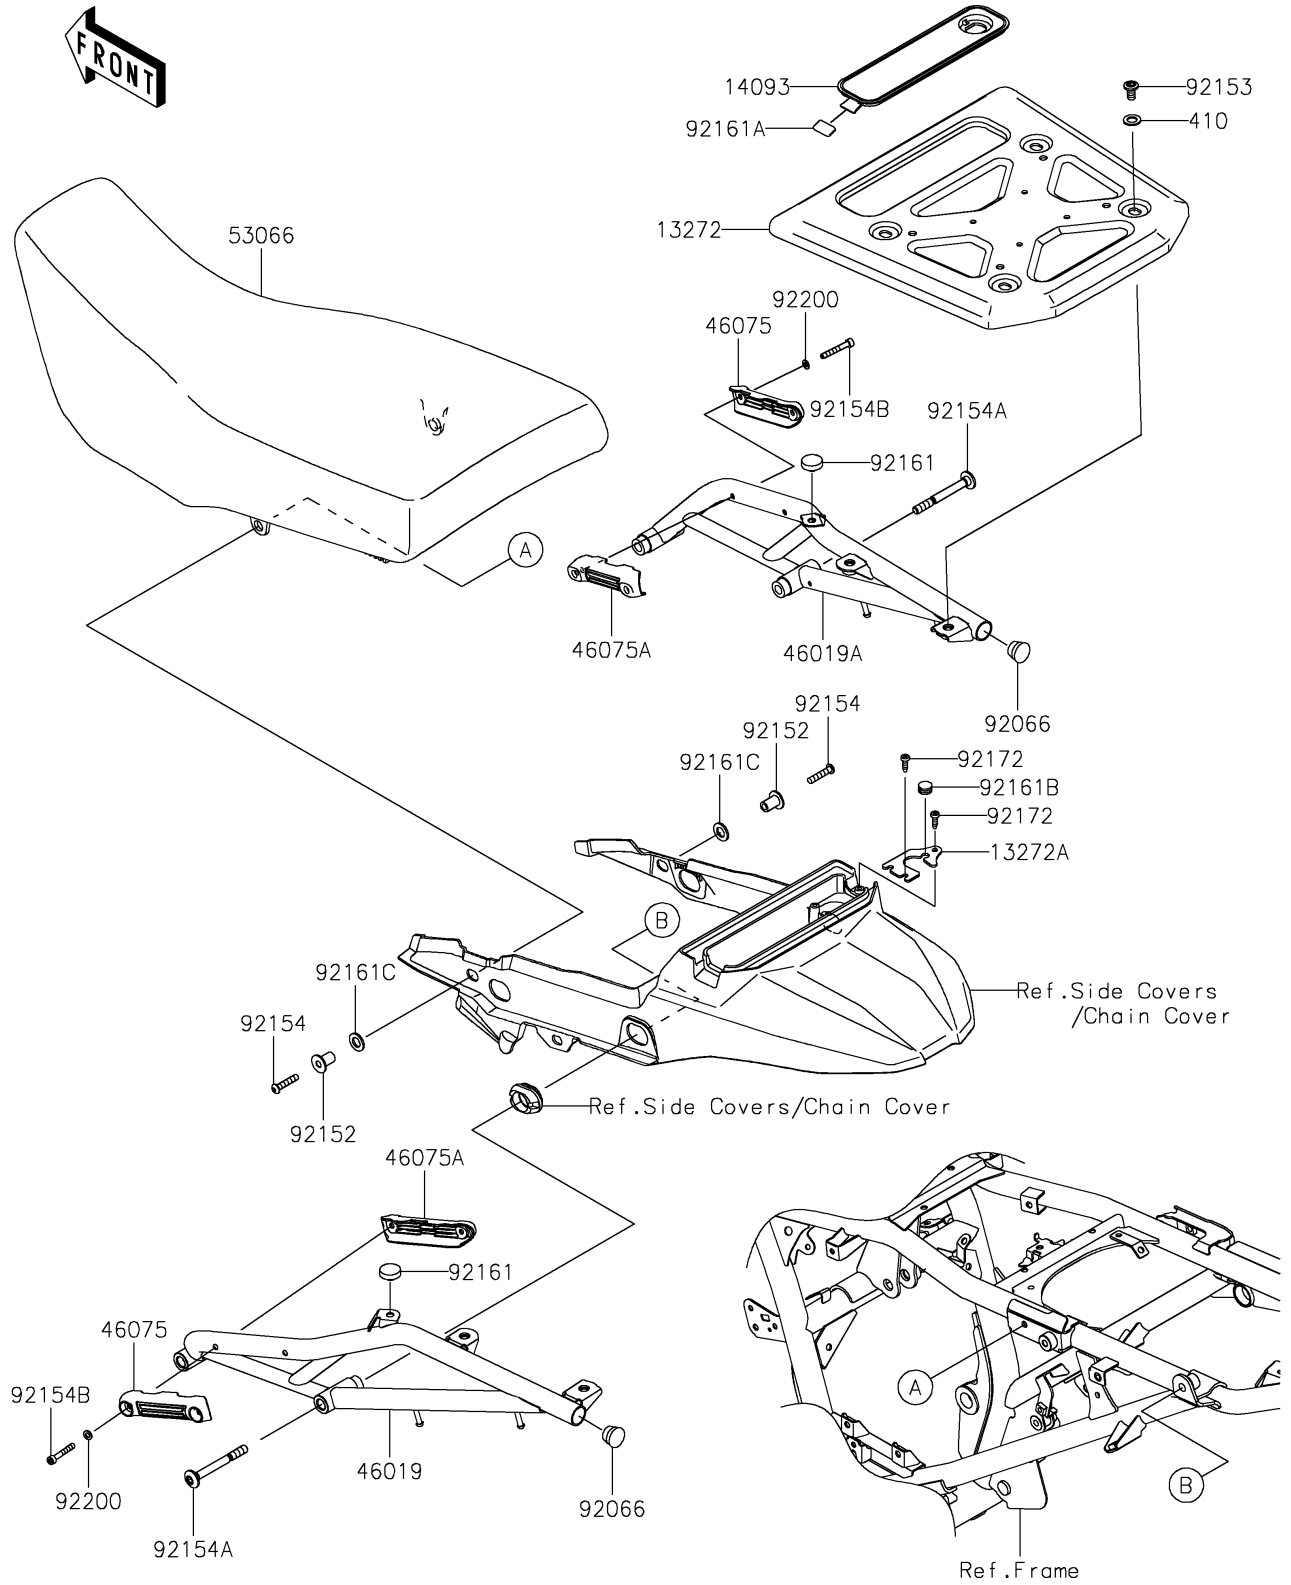

2024 KLR650 PARTS DIAGRAM

Seat

F2510

2024 KLR650 PARTS LIST

Seat

ITEM NAME	PART NUMBER	QUANTITY
PLATE,CARRIER (Ref # 13272)	13272-3763	1
PLATE (Ref # 13272A)	13272-3872	1
COVER,TOOL (Ref # 14093)	14093-1079	1
GRIP-ASSY,LH (Ref # 46019)	46019-0107	1
GRIP-ASSY,RH (Ref # 46019A)	46019-0108	1
GRIP,OUTSIDE (Ref # 46075)	46075-0659	2
GRIP,INSIDE (Ref # 46075A)	46075-0660	2
SEAT-ASSY,DUAL,BLACK+SIL (Ref # 53066)	53066-0703-64U	1
PLUG (Ref # 92066)	92066-1220	2
COLLAR (Ref # 92152)	92152-2823	2
BOLT,SOCKET,8X15 (Ref # 92153)	92153-1810	4
BOLT,SOCKET,6X30 (Ref # 92154)	92154-0206	2
BOLT,SOCKET,8X78 (Ref # 92154A)	92154-4346	4
BOLT,SOCKET,5X35 (Ref # 92154B)	92154-4350	4
DAMPER (Ref # 92161)	92161-0336	2
DAMPER,12X23 (Ref # 92161A)	92161-1367	1
DAMPER,8X14X8.9 (Ref # 92161B)	92161-1666	1
DAMPER (Ref # 92161C)	92161-2425	2
SCREW,TAPPING,5X16 (Ref # 92172)	92172-1425	3
WASHER,5.5X10X1.2 (Ref # 92200)	92200-2495	4
WASHER-PLAIN-SMALL,10MM (Ref # 410)	410AA1000	4