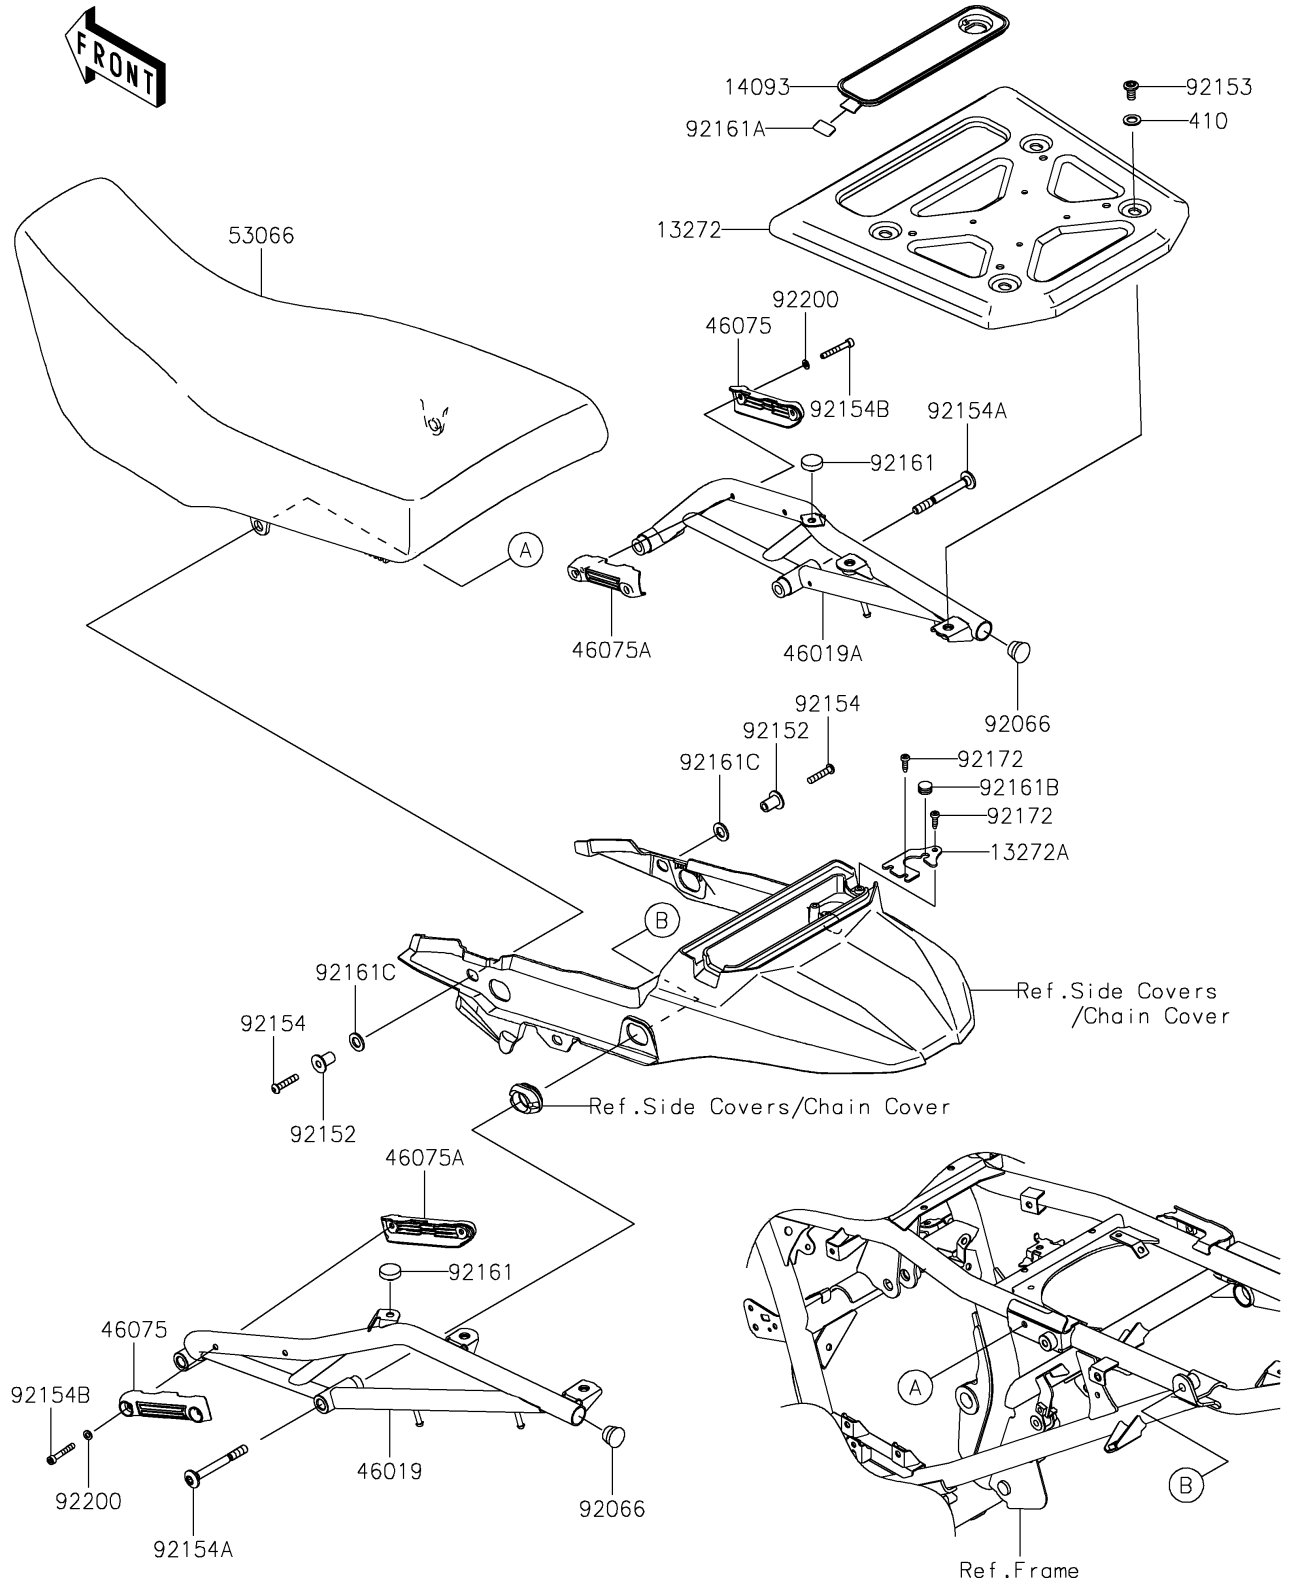

2023 KLR® 650 PARTS DIAGRAM

Seat

F2510

2023 KLR® 650 PARTS LIST

Seat

ITEM NAME	PART NUMBER	QUANTITY
PLATE,CARRIER (Ref # 13272)	13272-3763	1
PLATE (Ref # 13272A)	13272-3872	1
COVER,TOOL (Ref # 14093)	14093-1079	1
GRIP-ASSY,LH (Ref # 46019)	46019-0107	1
GRIP-ASSY,RH (Ref # 46019A)	46019-0108	1
GRIP,OUTSIDE (Ref # 46075)	46075-0659	2
GRIP,INSIDE (Ref # 46075A)	46075-0660	2
SEAT-ASSY,DUAL,BLACK+SIL (Ref # 53066)	53066-0703-64U	1
PLUG (Ref # 92066)	92066-1220	2
COLLAR (Ref # 92152)	92152-2823	2
BOLT,SOCKET,8X15 (Ref # 92153)	92153-1810	4
BOLT,SOCKET,6X30 (Ref # 92154)	92154-0206	2
BOLT,SOCKET,8X78 (Ref # 92154A)	92154-4346	4
BOLT,SOCKET,5X35 (Ref # 92154B)	92154-4350	4
DAMPER (Ref # 92161)	92161-0336	2
DAMPER,12X23 (Ref # 92161A)	92161-1367	1
DAMPER,8X14X8.9 (Ref # 92161B)	92161-1666	1
DAMPER (Ref # 92161C)	92161-2425	2
SCREW,TAPPING,5X16 (Ref # 92172)	92172-1425	3
WASHER,5.5X10X1.2 (Ref # 92200)	92200-2495	4
WASHER-PLAIN-SMALL,10MM (Ref # 410)	410AA1000	4