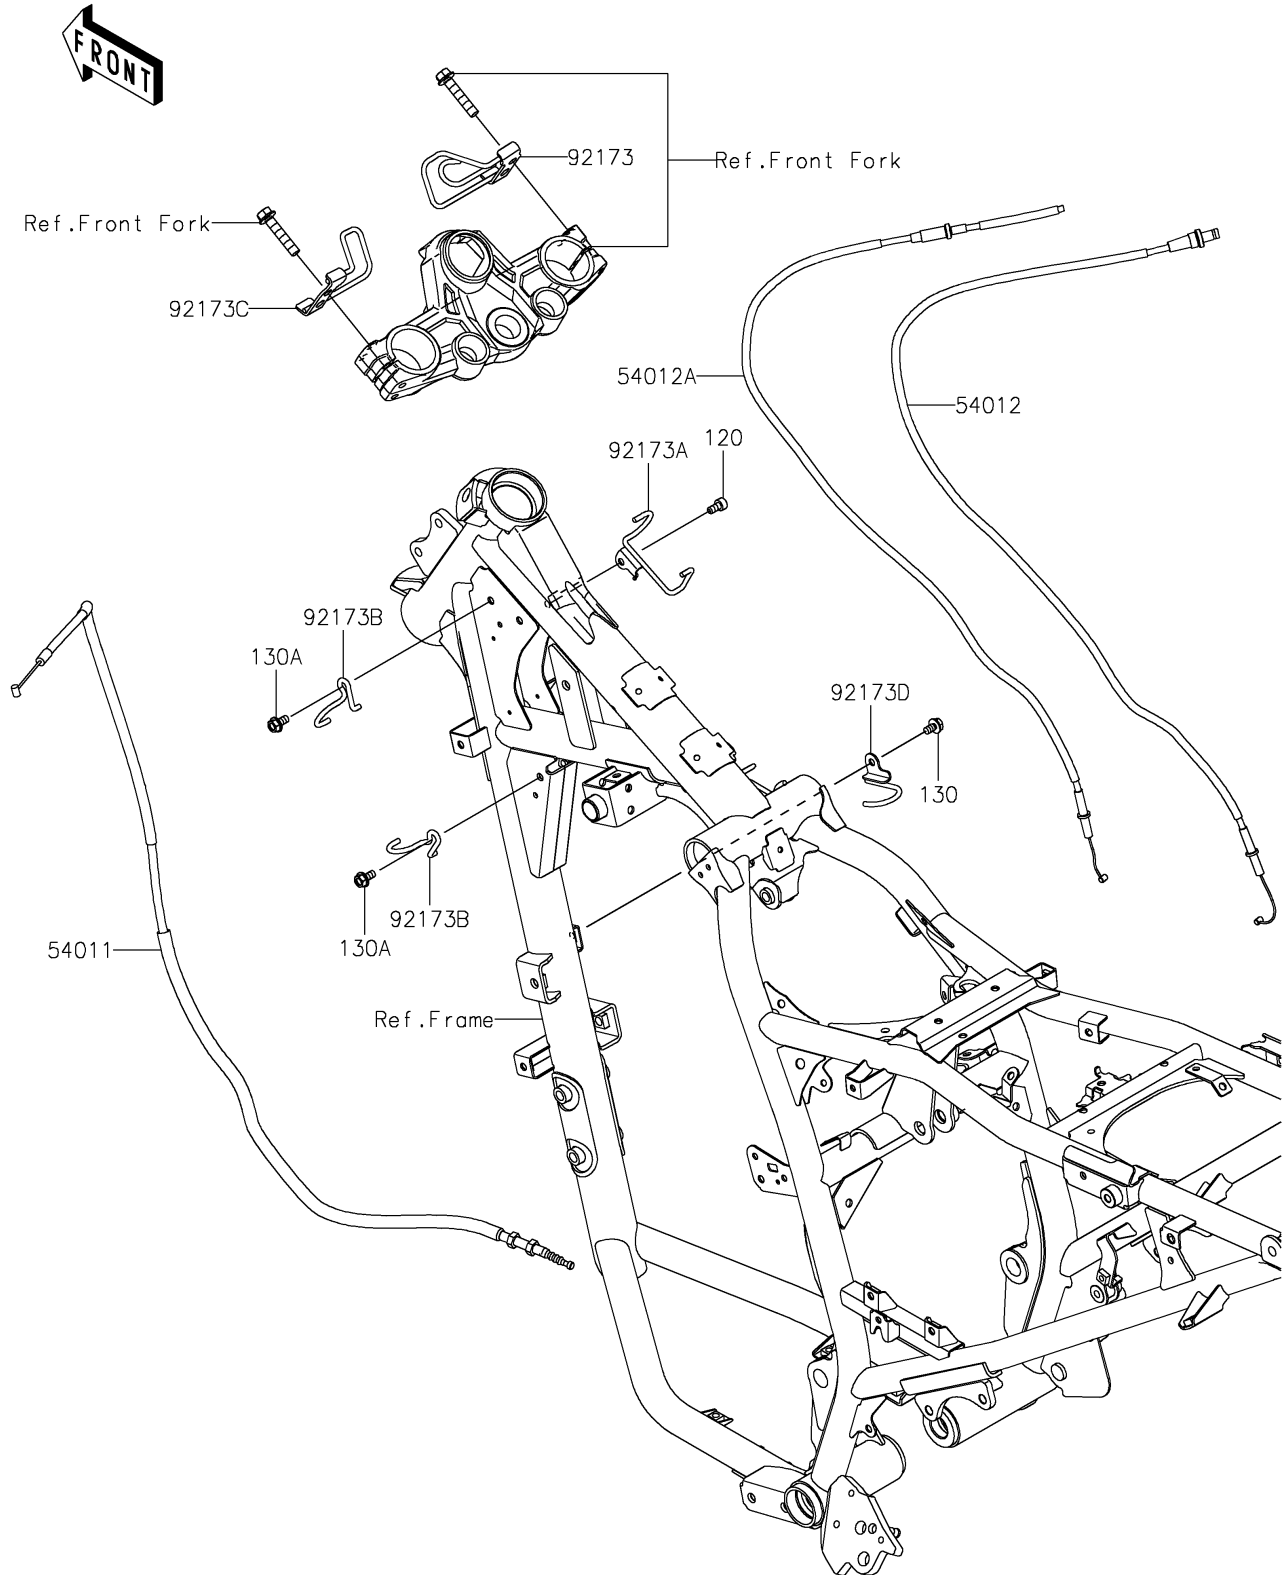

# 2024 KLR650 PARTS DIAGRAM

## Cables

F2540

## 2024 KLR650 PARTS LIST

### Cables

ITEM NAME	PART NUMBER	QUANTITY
CABLE-CLUTCH (Ref # 54011)	54011-0655	1
CABLE-THROTTLE,PULL (Ref # 54012)	54012-0717	1
CABLE-THROTTLE,RETURN (Ref # 54012A)	54012-0718	1
CLAMP,UPP BRACKET,RH (Ref # 92173)	92173-2354	1
CLAMP,THROTTLE CABLE (Ref # 92173A)	92173-2356	1
CLAMP,CLUTCH CABLE (Ref # 92173B)	92173-2358	2
CLAMP,UPP BRACKET,LH (Ref # 92173C)	92173-2396	1
CLAMP,CLUTCH CABLE (Ref # 92173D)	92173-2398	1
BOLT-SOCKET,6X12 (Ref # 120)	120CA0612	1
BOLT-FLANGED,6X10 (Ref # 130)	130BA0610	1
BOLT-FLANGED,6X12 (Ref # 130A)	130BA0612	2