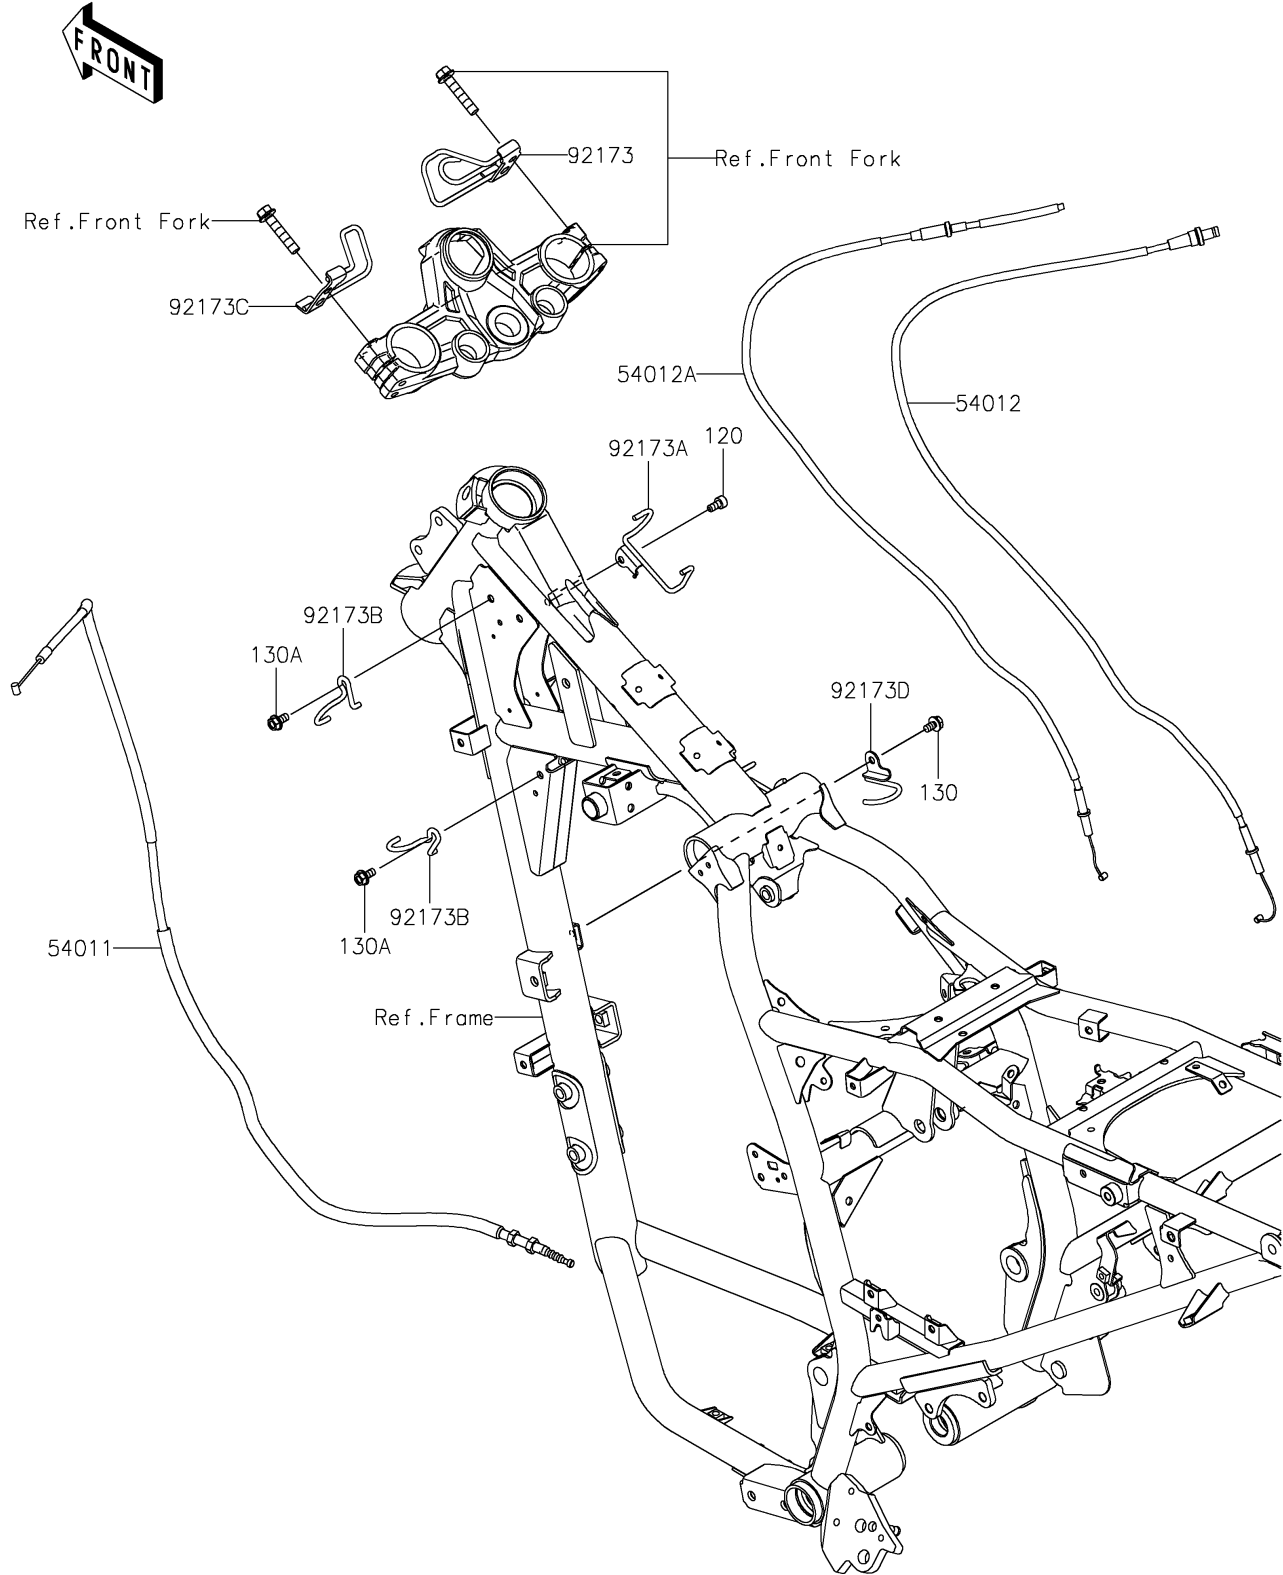

2025 KLR650 PARTS DIAGRAM

Cables

F2540

2025 KLR650 PARTS LIST

Cables

ITEM NAME	PART NUMBER	QUANTITY
CABLE-CLUTCH (Ref # 54011)	54011-0655	1
CABLE-THROTTLE,PULL (Ref # 54012)	54012-0717	1
CABLE-THROTTLE,RETURN (Ref # 54012A)	54012-0718	1
CLAMP,UPP BRACKET,RH (Ref # 92173)	92173-2354	1
CLAMP,THROTTLE CABLE (Ref # 92173A)	92173-2356	1
CLAMP,CLUTCH CABLE (Ref # 92173B)	92173-2358	2
CLAMP,UPP BRACKET,LH (Ref # 92173C)	92173-2396	1
CLAMP,CLUTCH CABLE (Ref # 92173D)	92173-2398	1
BOLT-SOCKET,6X12 (Ref # 120)	120CA0612	1
BOLT-FLANGED,6X10 (Ref # 130)	130BA0610	1
BOLT-FLANGED,6X12 (Ref # 130A)	130BA0612	2