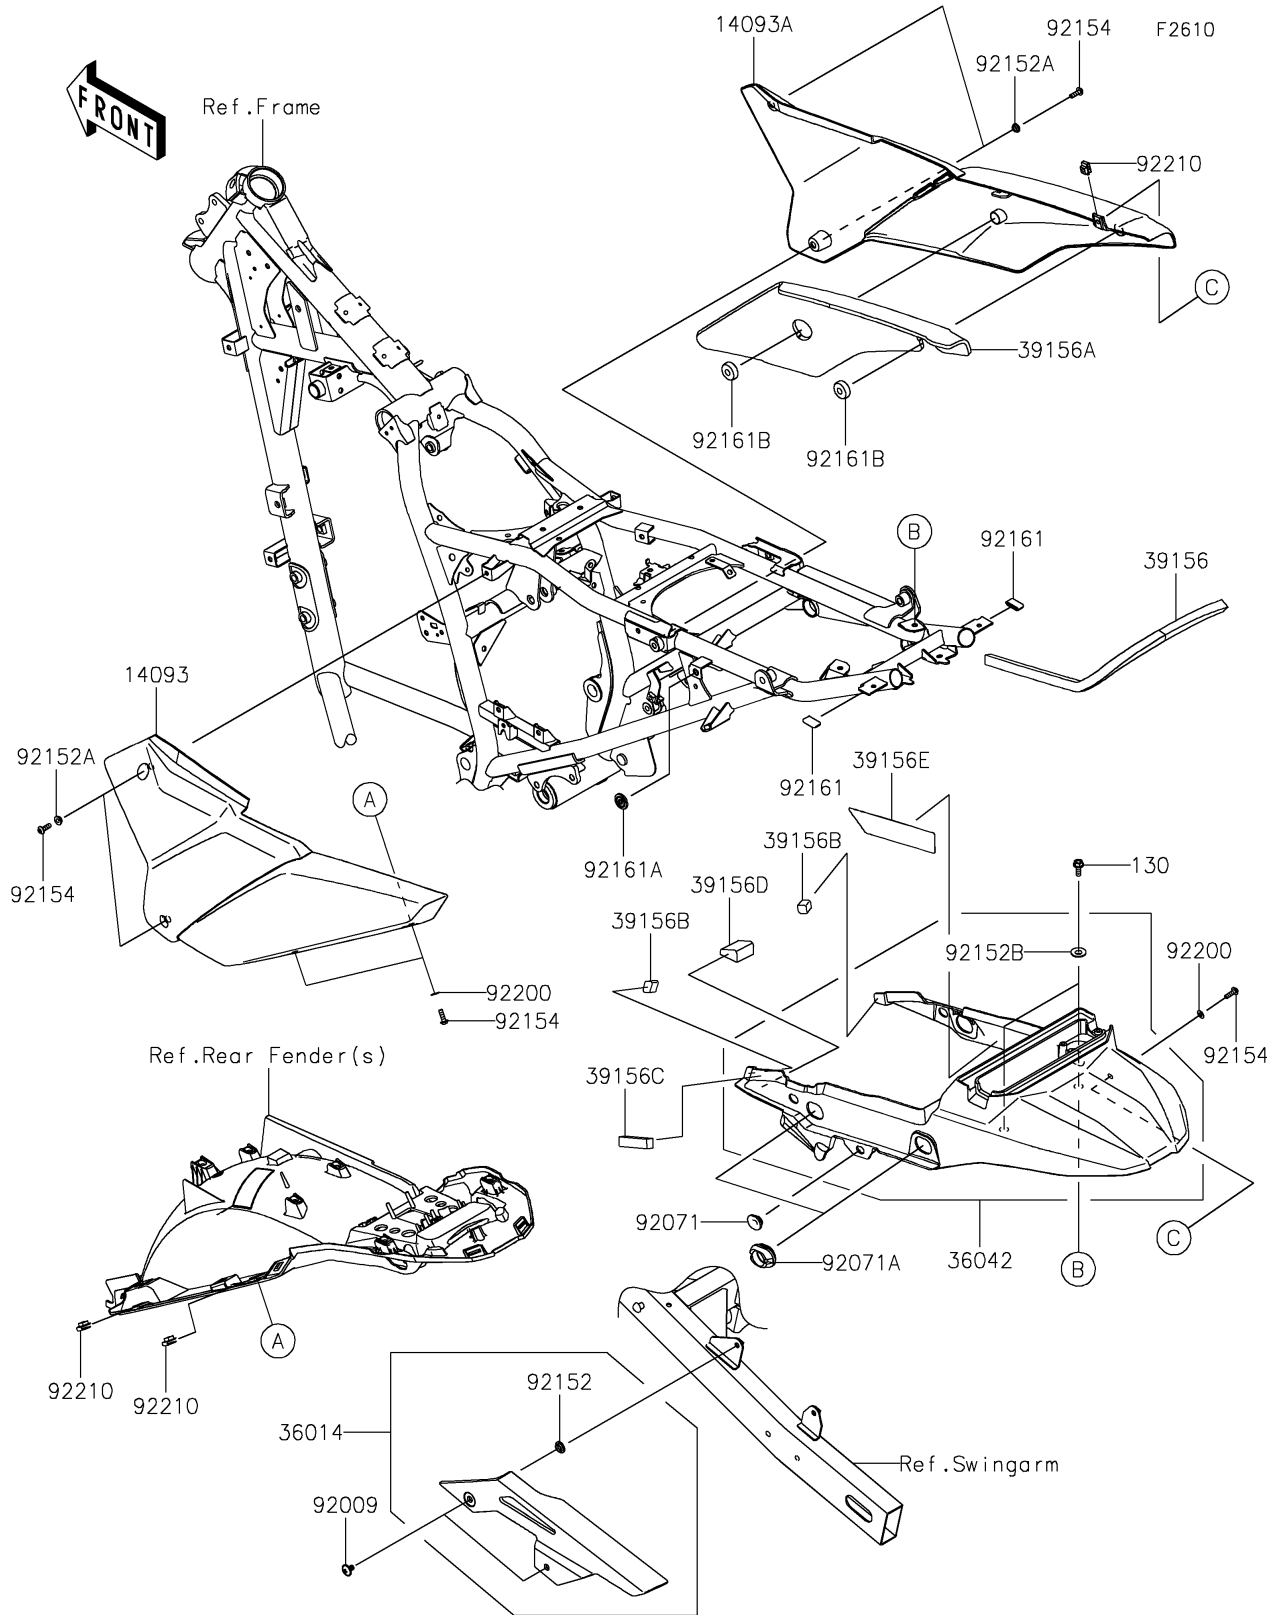

# 2024 KLR650 PARTS DIAGRAM

## Side Covers/Chain Cover

## 2024 KLR650 PARTS LIST

### Side Covers/Chain Cover

ITEM NAME	PART NUMBER	QUANTITY
COVER,SIDE,LH,BLACK (Ref # 14093)	14093-1275-6Z	1
COVER,SIDE,RH,BLACK (Ref # 14093A)	14093-1276-6Z	1
CASE-CHAIN (Ref # 36014)	36014-0044	1
COVER-TAIL,BLACK (Ref # 36042)	36042-0015-6Z	1
PAD,10X13X440 (Ref # 39156)	39156-2663	1
PAD,SIDE COVER,RH (Ref # 39156A)	39156-2682	1
PAD (Ref # 39156B)	39156-2750	2
PAD,10X13X62 (Ref # 39156C)	39156-2763	1
PAD (Ref # 39156D)	39156-2764	1
PAD,TAIL COVER (Ref # 39156E)	39156-2780	1
SCREW,6X10 (Ref # 92009)	92009-1729	2
GROMMET,20X24X7.5 (Ref # 92071)	92071-0766	1
GROMMET,26.4X42.4X15.8 (Ref # 92071A)	92071-0772	4
COLLAR,8.8X11.2X4 (Ref # 92152)	92152-0909	2
COLLAR (Ref # 92152A)	92152-2903	4
COLLAR (Ref # 92152B)	92152-2907	2
BOLT,SOCKET,5X16 (Ref # 92154)	92154-0182	7
DAMPER,12X23 (Ref # 92161)	92161-1367	2
DAMPER,8X22X10 (Ref # 92161A)	92161-1685	1
DAMPER (Ref # 92161B)	92161-2090	2
WASHER,NYLONE,5.3X11.5X0.5 (Ref # 92200)	92200-0006	3
NUT,PLATE,5MM (Ref # 92210)	92210-0935	3
BOLT-FLANGED,6X16 (Ref # 130)	130BA0616	2