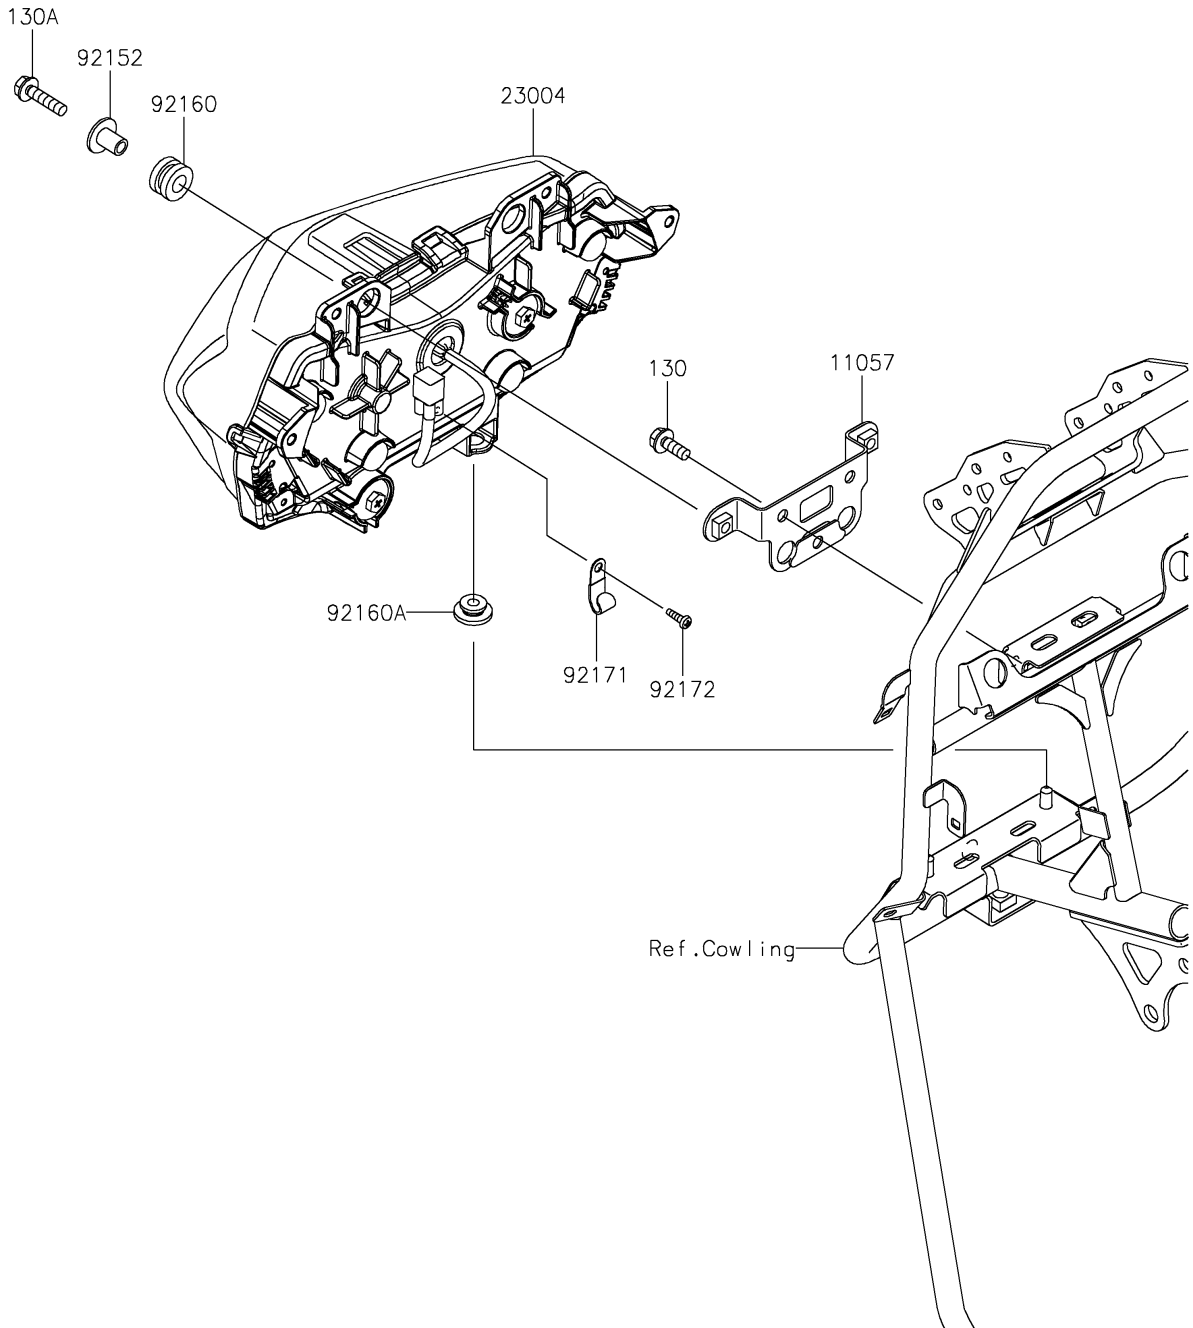

2024 KLR650 PARTS DIAGRAM

Headlight(s)

F2710

2024 KLR650 PARTS LIST

Headlight(s)

ITEM NAME	PART NUMBER	QUANTITY
BRACKET,HEAD LAMP (Ref # 11057)	11057-7884	1
LAMP-HEAD,LED (Ref # 23004)	23004-0414	1
COLLAR,6.3X20X15.1 (Ref # 92152)	92152-2322	2
DAMPER,10X20X12 (Ref # 92160)	92160-1167	2
DAMPER (Ref # 92160A)	92160-1613	2
CLAMP (Ref # 92171)	92171-1539	1
SCREW,TAPPING,4X12 (Ref # 92172)	92172-0233	1
BOLT-FLANGED,6X16 (Ref # 130)	130BA0616	2
BOLT-FLANGED,6X25 (Ref # 130A)	130BB0625	2