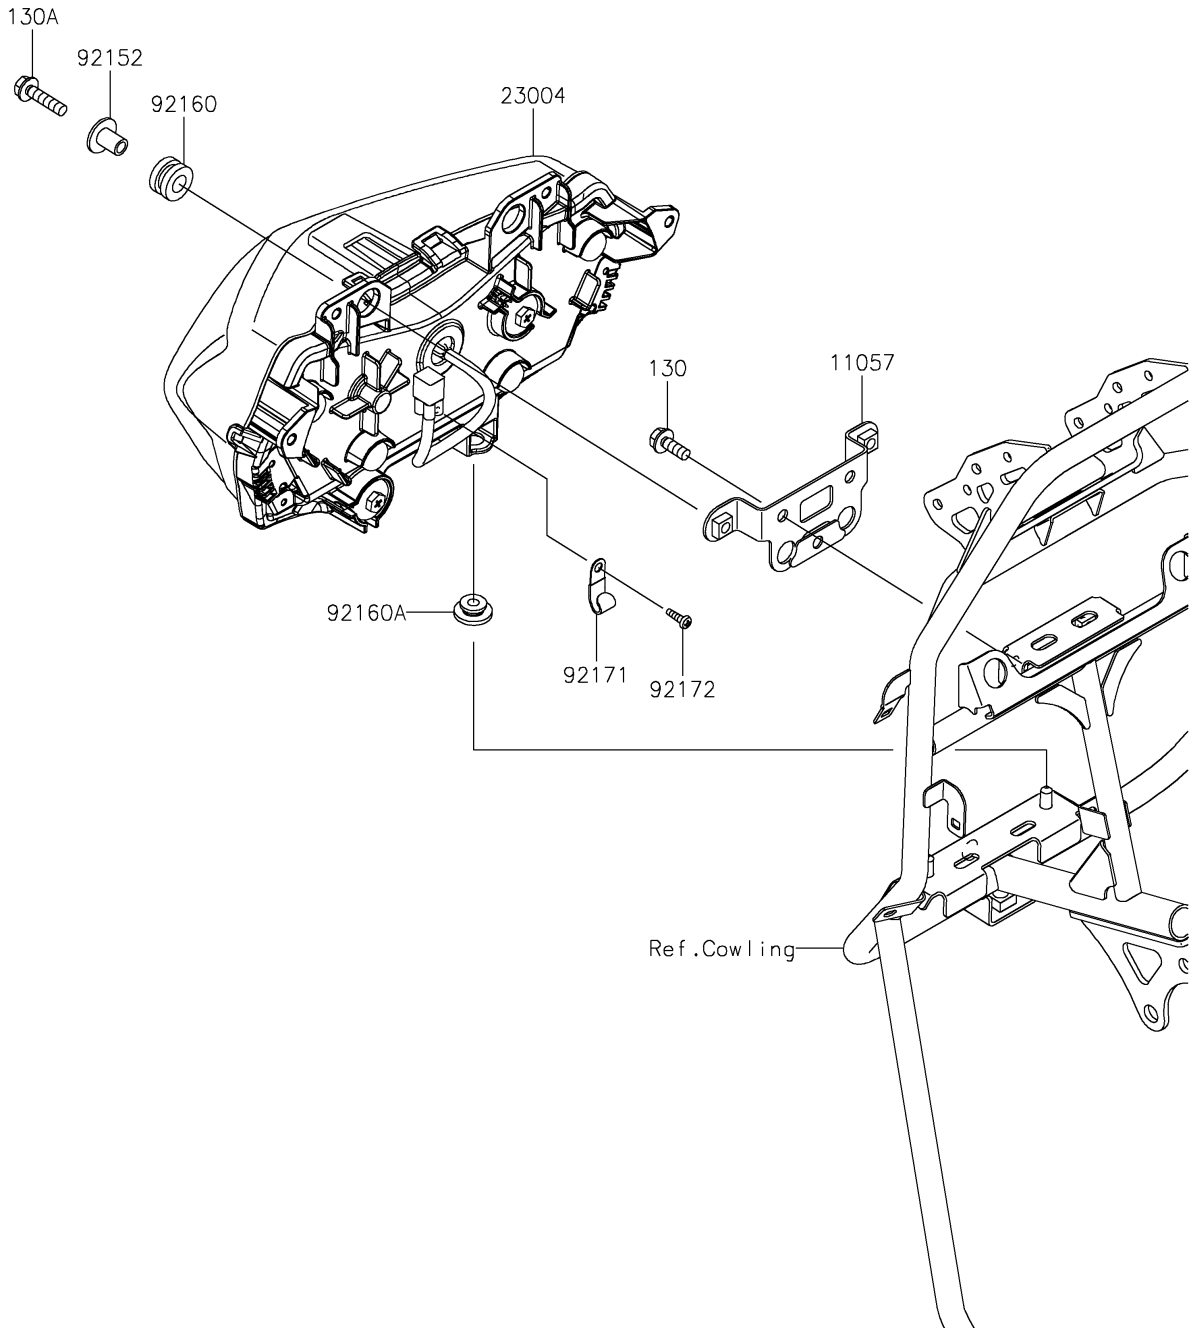

# 2025 KLR650 PARTS DIAGRAM

Headlight(s)

F2710

## 2025 KLR650 PARTS LIST

### Headlight(s)

ITEM NAME	PART NUMBER	QUANTITY
BRACKET,HEAD LAMP (Ref # 11057)	11057-7884	1
LAMP-HEAD,LED (Ref # 23004)	23004-0414	1
COLLAR,6.3X20X15.1 (Ref # 92152)	92152-2322	2
DAMPER,10X20X12 (Ref # 92160)	92160-1167	2
DAMPER (Ref # 92160A)	92160-1613	2
CLAMP (Ref # 92171)	92171-1539	1
SCREW,TAPPING,4X12 (Ref # 92172)	92172-0233	1
BOLT-FLANGED,6X16 (Ref # 130)	130BA0616	2
BOLT-FLANGED,6X25 (Ref # 130A)	130BB0625	2