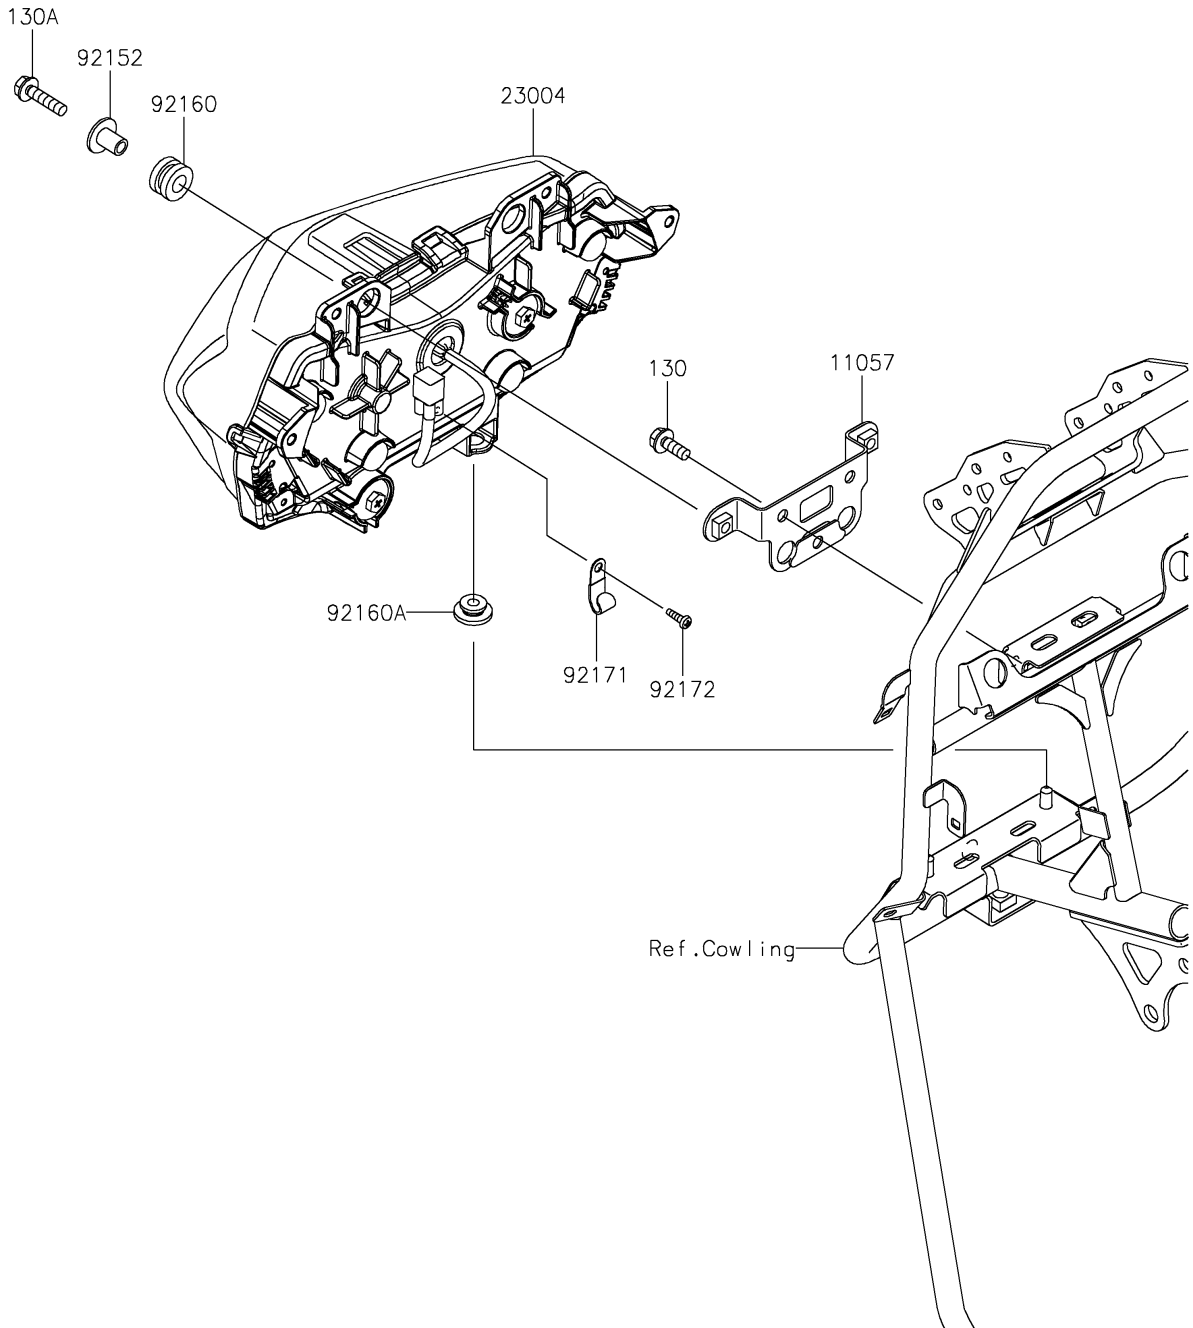

2023 KLR® 650 PARTS DIAGRAM

Headlight(s)

F2710

2023 KLR® 650 PARTS LIST

Headlight(s)

ITEM NAME	PART NUMBER	QUANTITY
BRACKET,HEAD LAMP (Ref # 11057)	11057-7884	1
LAMP-HEAD,LED (Ref # 23004)	23004-0414	1
COLLAR,6.3X20X15.1 (Ref # 92152)	92152-2322	2
DAMPER,10X20X12 (Ref # 92160)	92160-1167	2
DAMPER (Ref # 92160A)	92160-1613	2
CLAMP (Ref # 92171)	92171-1539	1
SCREW,TAPPING,4X12 (Ref # 92172)	92172-0233	1
BOLT-FLANGED,6X16 (Ref # 130)	130BA0616	2
BOLT-FLANGED,6X25 (Ref # 130A)	130BB0625	2