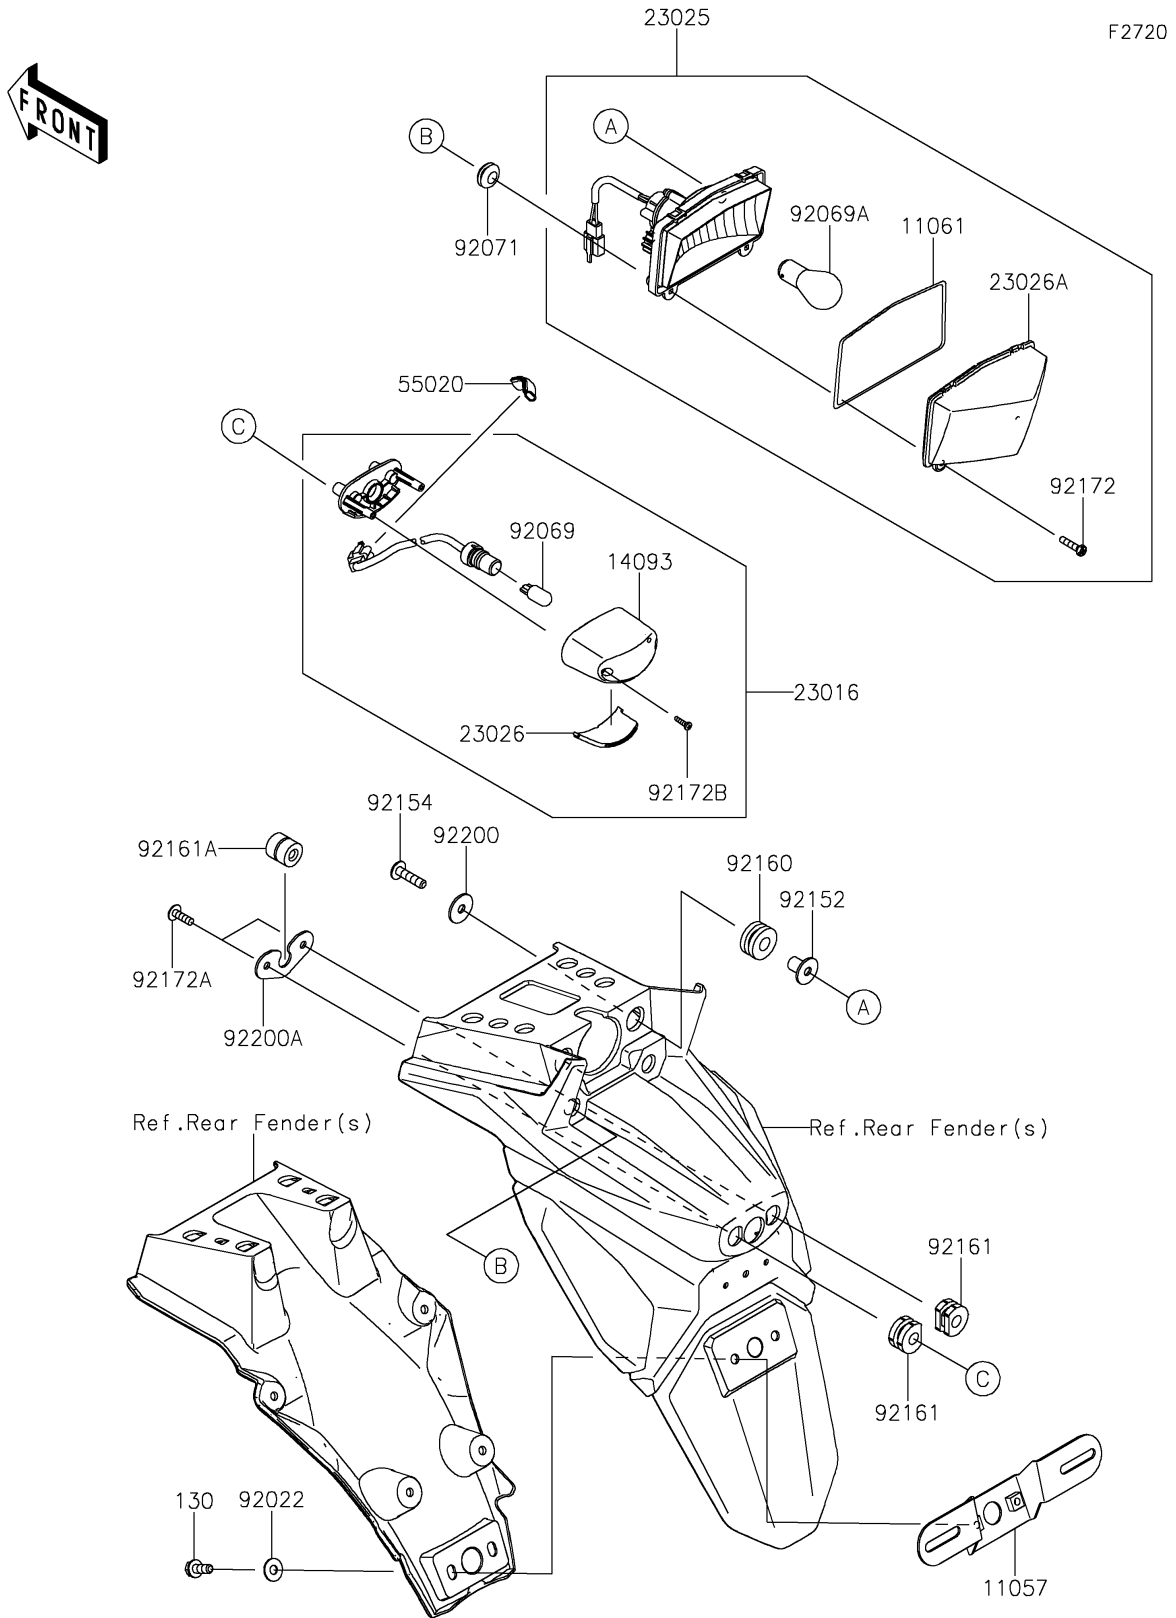

2023 KLR® 650 PARTS DIAGRAM

Taillight(s)

2023 KLR® 650 PARTS LIST

Taillight(s)

ITEM NAME	PART NUMBER	QUANTITY
BRACKET,LICENSE PLATE (Ref # 11057)	11057-1046	1
GASKET,TAIL LAMP LENS (Ref # 11061)	11061-0393	1
COVER,LICENSE LAMP (Ref # 14093)	14093-0525	1
LAMP-ASSY,LICENCE (Ref # 23016)	23016-0604	1
LAMP-TAIL (Ref # 23025)	23025-0392	1
LENS,LICENSE LAMP (Ref # 23026)	23026-0025	1
LENS,TAIL LAMP (Ref # 23026A)	23026-0036	1
GUARD,50X30 (Ref # 55020)	55020-2334	1
WASHER,6.5X16X1.0 (Ref # 92022)	92022-1093	2
BULB,12V 5W (Ref # 92069)	92069-1016	1
BULB,12V 21/5W (Ref # 92069A)	92069-1084	1
GROMMET (Ref # 92071)	92071-024	2
COLLAR,6.3X9.5X13.5 (Ref # 92152)	92152-1942	2
BOLT,SOCKET,6X25 (Ref # 92154)	92154-0071	2
DAMPER (Ref # 92160)	92160-1162	2
DAMPER (Ref # 92161)	92161-0776	2
DAMPER,6X18X18.2 (Ref # 92161A)	92161-1809	1
SCREW,4.2X19 (Ref # 92172)	92172-0411	2
SCREW,TAPPING,5X16 (Ref # 92172A)	92172-0427	2
SCREW,4X12 (Ref # 92172B)	92172-0904	2
WASHER,6.5X22X1.6 (Ref # 92200)	92200-1087	2
WASHER (Ref # 92200A)	92200-1773	1
BOLT-FLANGED,6X16 (Ref # 130)	130BA0616	2