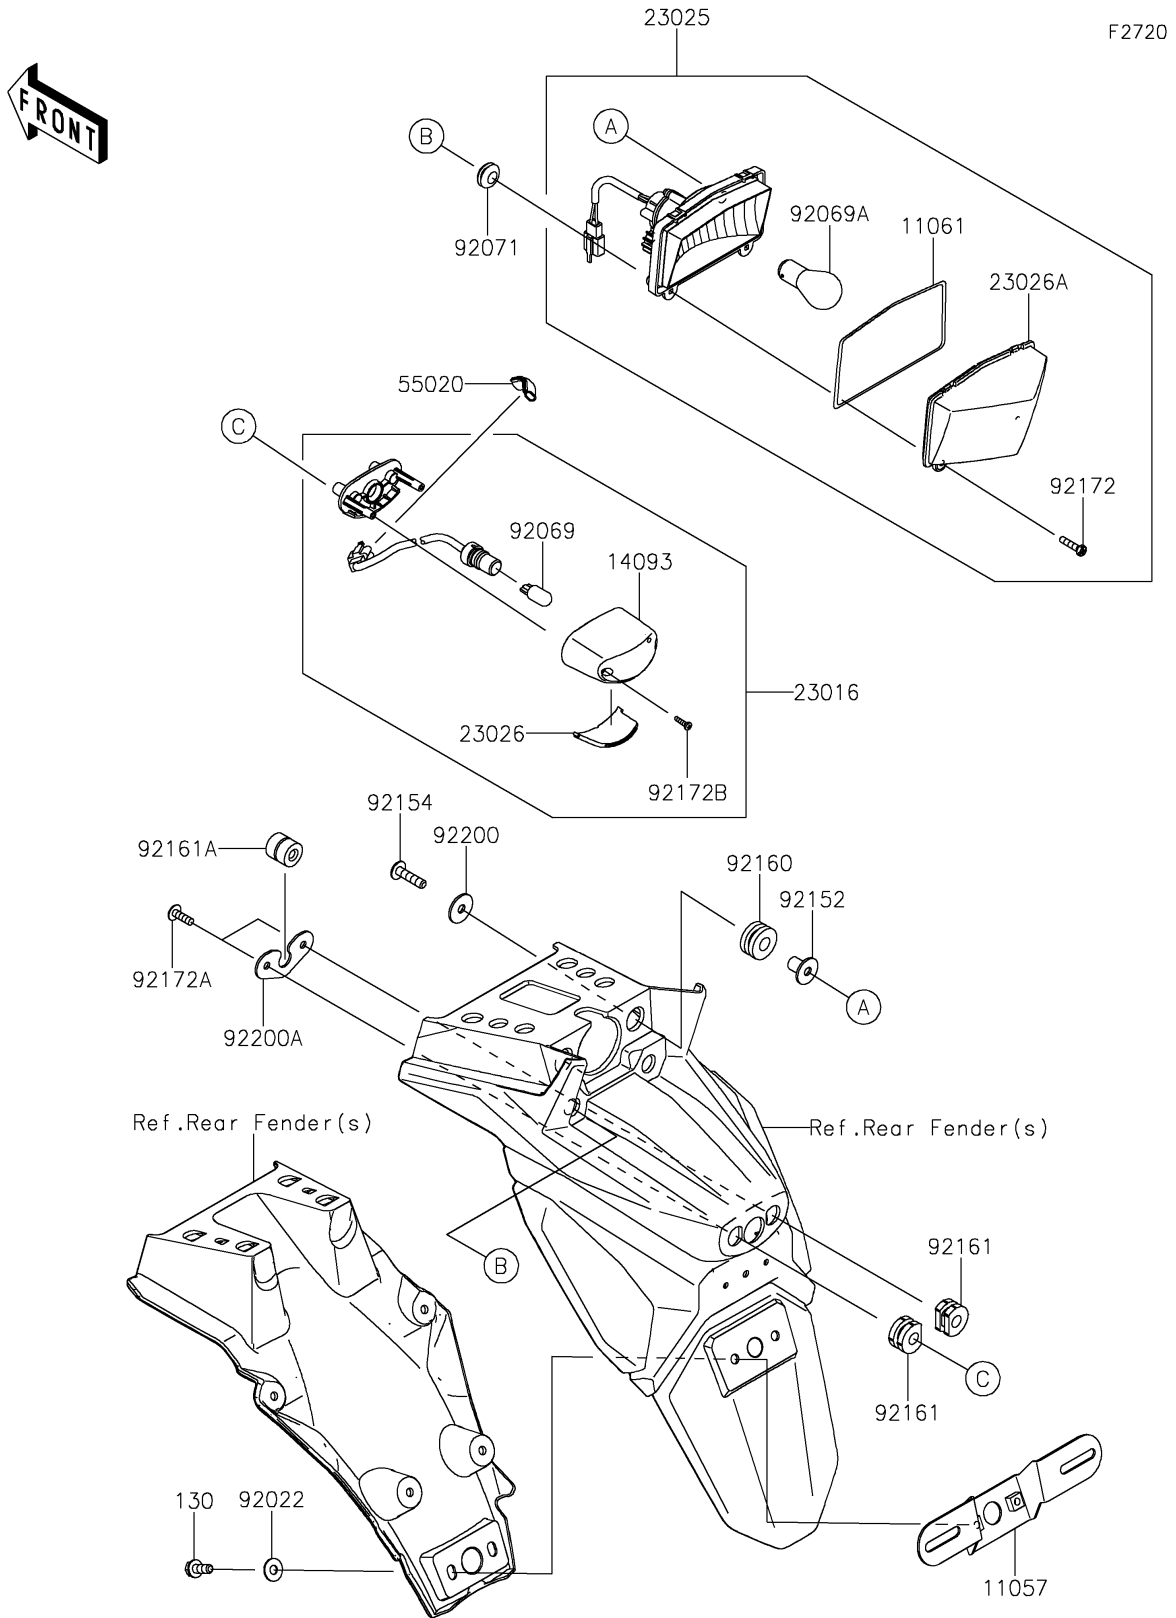

2024 KLR® 650 PARTS DIAGRAM

Taillight(s)

2024 KLR® 650 PARTS LIST

Taillight(s)

ITEM NAME	PART NUMBER	QUANTITY
BRACKET,LICENSE PLATE (Ref # 11057)	11057-1046	1
GASKET,TAIL LAMP LENS (Ref # 11061)	11061-0393	1
COVER,LICENSE LAMP (Ref # 14093)	14093-0525	1
LAMP-ASSY,LICENCE (Ref # 23016)	23016-0604	1
LAMP-TAIL (Ref # 23025)	23025-0392	1
LENS,LICENSE LAMP (Ref # 23026)	23026-0025	1
LENS,TAIL LAMP (Ref # 23026A)	23026-0036	1
GUARD,50X30 (Ref # 55020)	55020-2334	1
WASHER,6.5X16X1.0 (Ref # 92022)	92022-1093	2
BULB,12V 5W (Ref # 92069)	92069-1016	1
BULB,12V 21/5W (Ref # 92069A)	92069-1084	1
GROMMET (Ref # 92071)	92071-024	2
COLLAR,6.3X9.5X13.5 (Ref # 92152)	92152-1942	2
BOLT,SOCKET,6X25 (Ref # 92154)	92154-0071	2
DAMPER (Ref # 92160)	92160-1162	2
DAMPER (Ref # 92161)	92161-0776	2
DAMPER,6X18X18.2 (Ref # 92161A)	92161-1809	1
SCREW,4.2X19 (Ref # 92172)	92172-0411	2
SCREW,TAPPING,5X16 (Ref # 92172A)	92172-0427	2
SCREW,4X12 (Ref # 92172B)	92172-0904	2
WASHER,6.5X22X1.6 (Ref # 92200)	92200-1087	2
WASHER (Ref # 92200A)	92200-1773	1
BOLT-FLANGED,6X16 (Ref # 130)	130BA0616	2