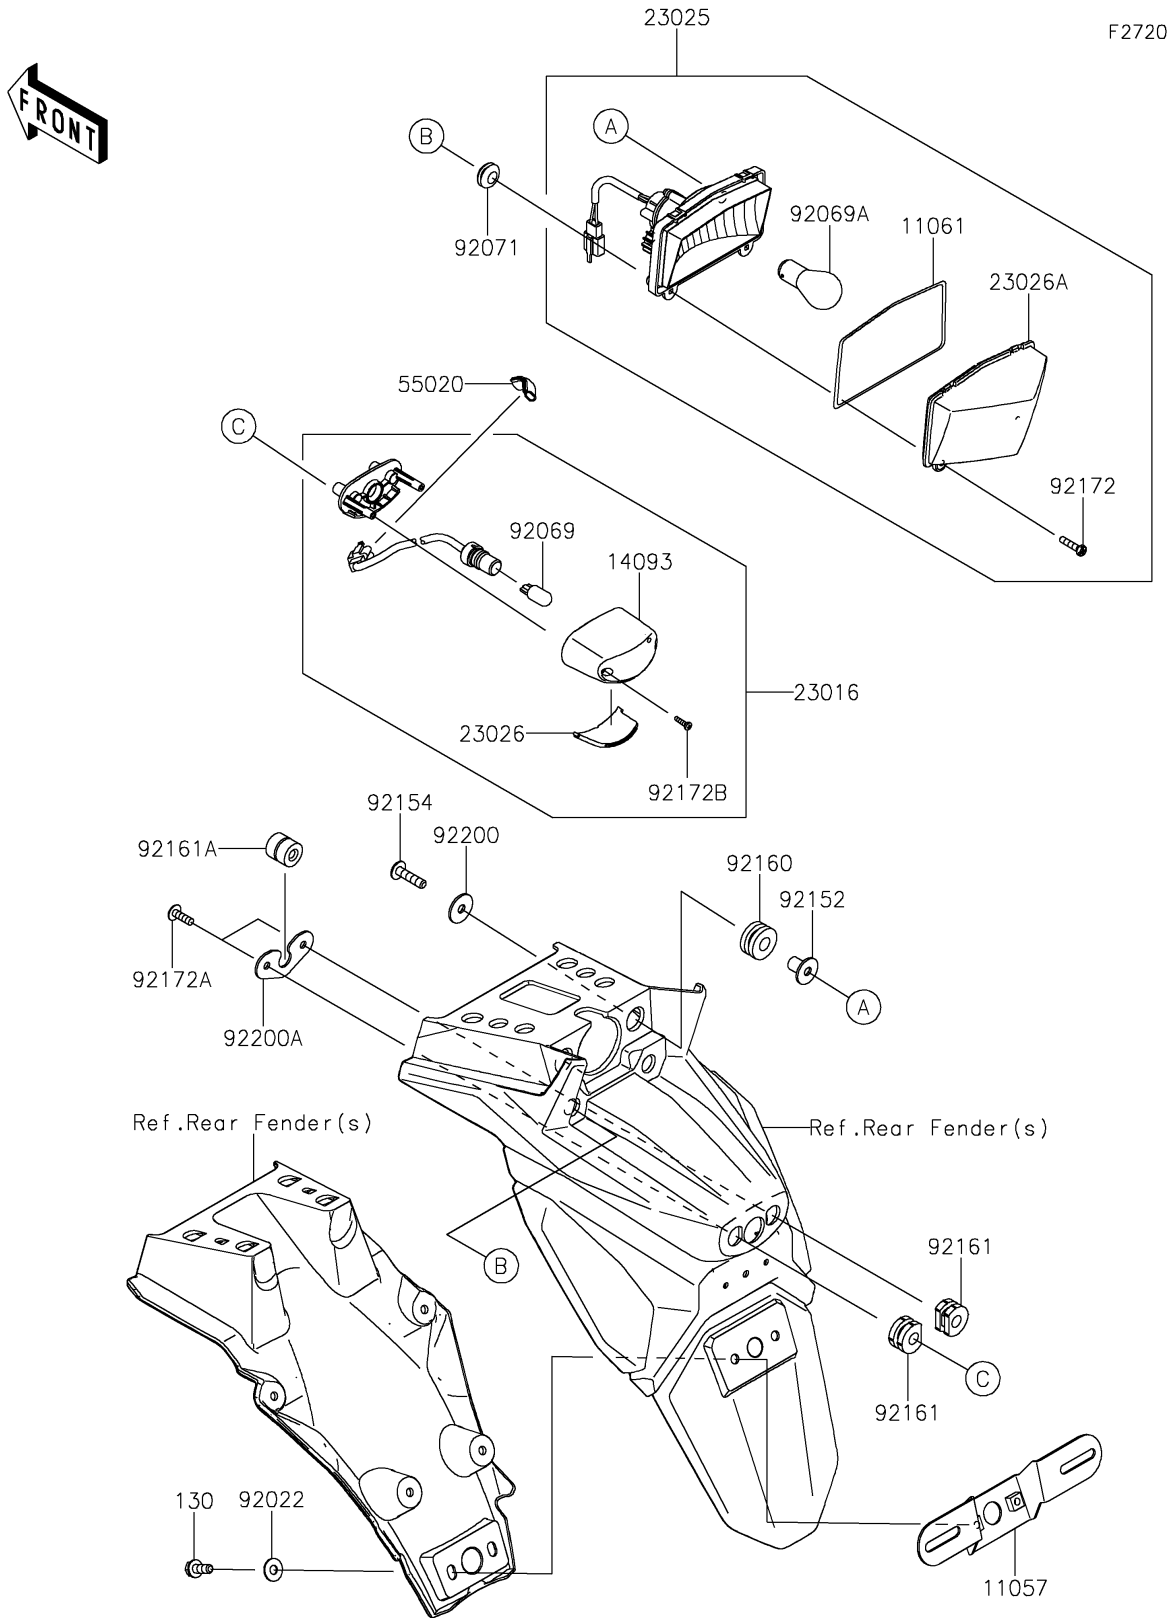

2025 KLR650 PARTS DIAGRAM

Taillight(s)

2025 KLR650 PARTS LIST

Taillight(s)

ITEM NAME	PART NUMBER	QUANTITY
BRACKET,LICENSE PLATE (Ref # 11057)	11057-1046	1
GASKET,TAIL LAMP LENS (Ref # 11061)	11061-0393	1
COVER,LICENSE LAMP (Ref # 14093)	14093-0525	1
LAMP-ASSY,LICENCE (Ref # 23016)	23016-0604	1
LAMP-TAIL (Ref # 23025)	23025-0392	1
LENS,LICENSE LAMP (Ref # 23026)	23026-0025	1
LENS,TAIL LAMP (Ref # 23026A)	23026-0036	1
GUARD,50X30 (Ref # 55020)	55020-2334	1
WASHER,6.5X16X1.0 (Ref # 92022)	92022-1093	2
BULB,12V 5W (Ref # 92069)	92069-1016	1
BULB,12V 21/5W (Ref # 92069A)	92069-1084	1
GROMMET (Ref # 92071)	92071-024	2
COLLAR,6.3X9.5X13.5 (Ref # 92152)	92152-1942	2
BOLT,SOCKET,6X25 (Ref # 92154)	92154-0071	2
DAMPER (Ref # 92160)	92160-1162	2
DAMPER (Ref # 92161)	92161-0776	2
DAMPER,6X18X18.2 (Ref # 92161A)	92161-1809	1
SCREW,4.2X19 (Ref # 92172)	92172-0411	2
SCREW,TAPPING,5X16 (Ref # 92172A)	92172-0427	2
SCREW,4X12 (Ref # 92172B)	92172-0904	2
WASHER,6.5X22X1.6 (Ref # 92200)	92200-1087	2
WASHER (Ref # 92200A)	92200-1773	1
BOLT-FLANGED,6X16 (Ref # 130)	130BA0616	2