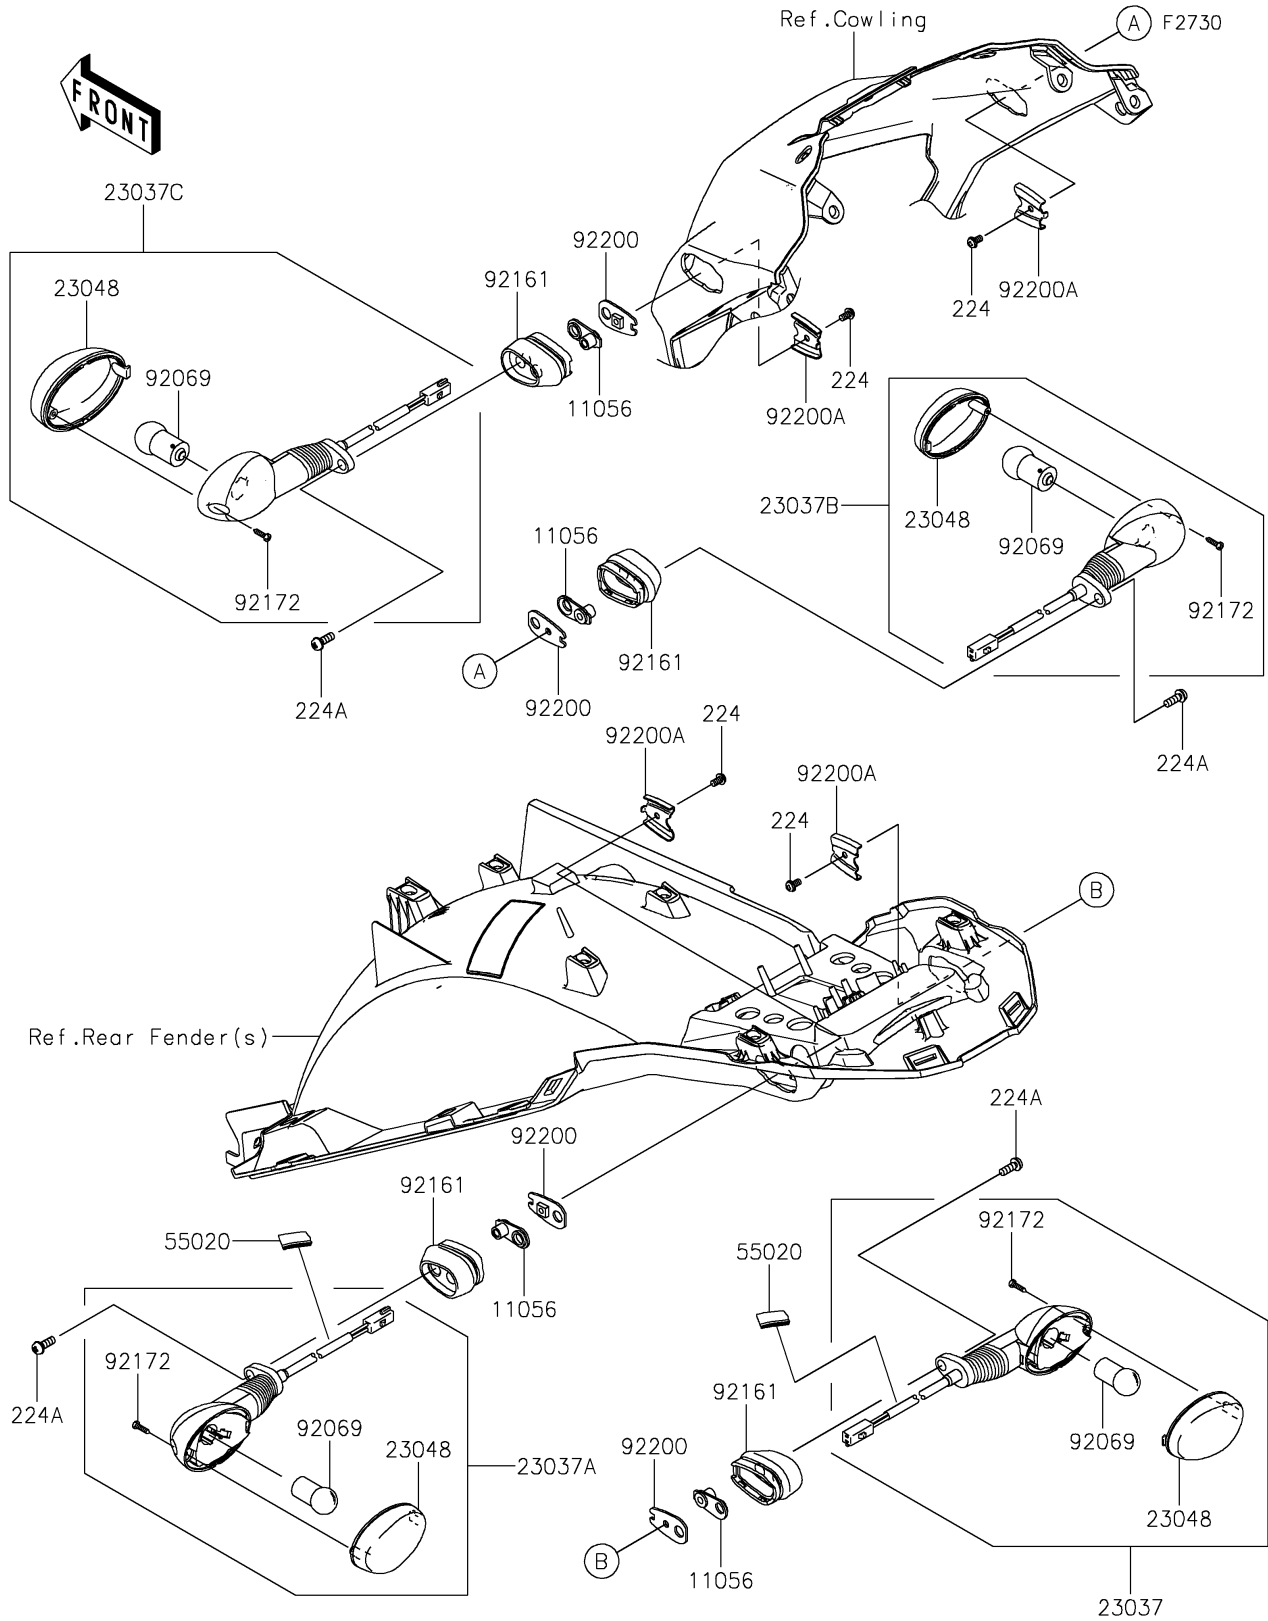

# 2023 KLR® 650 PARTS DIAGRAM

## Turn Signals

## 2023 KLR® 650 PARTS LIST

### Turn Signals

ITEM NAME	PART NUMBER	QUANTITY
BRACKET,6MM (Ref # 11056)	11056-4156	4
LAMP-ASSY-SIGNAL,RR,RH (Ref # 23037)	23037-0416	1
LAMP-ASSY-SIGNAL,RR,LH (Ref # 23037A)	23037-0417	1
LAMP-ASSY-SIGNAL,FR,RH (Ref # 23037B)	23037-0418	1
LAMP-ASSY-SIGNAL,FR,LH (Ref # 23037C)	23037-0419	1
LENS-SIGNAL LAMP (Ref # 23048)	23048-0035	4
GUARD,50X30 (Ref # 55020)	55020-2334	2
BULB,12V 10W (Ref # 92069)	92069-0106	4
DAMPER,SIGNAL LAMP (Ref # 92161)	92161-1680	4
SCREW,TAPPING,2.9X13 (Ref # 92172)	92172-0343	4
WASHER,SIGNAL LAMP (Ref # 92200)	92200-0164	4
WASHER,SIGNAL LAMP (Ref # 92200A)	92200-0165	4
SCREW-PAN-WP-CROS,4X8 (Ref # 224)	224AB0408	4
SCREW-PAN-WP-CROS,6X14 (Ref # 224A)	224AB0614	4