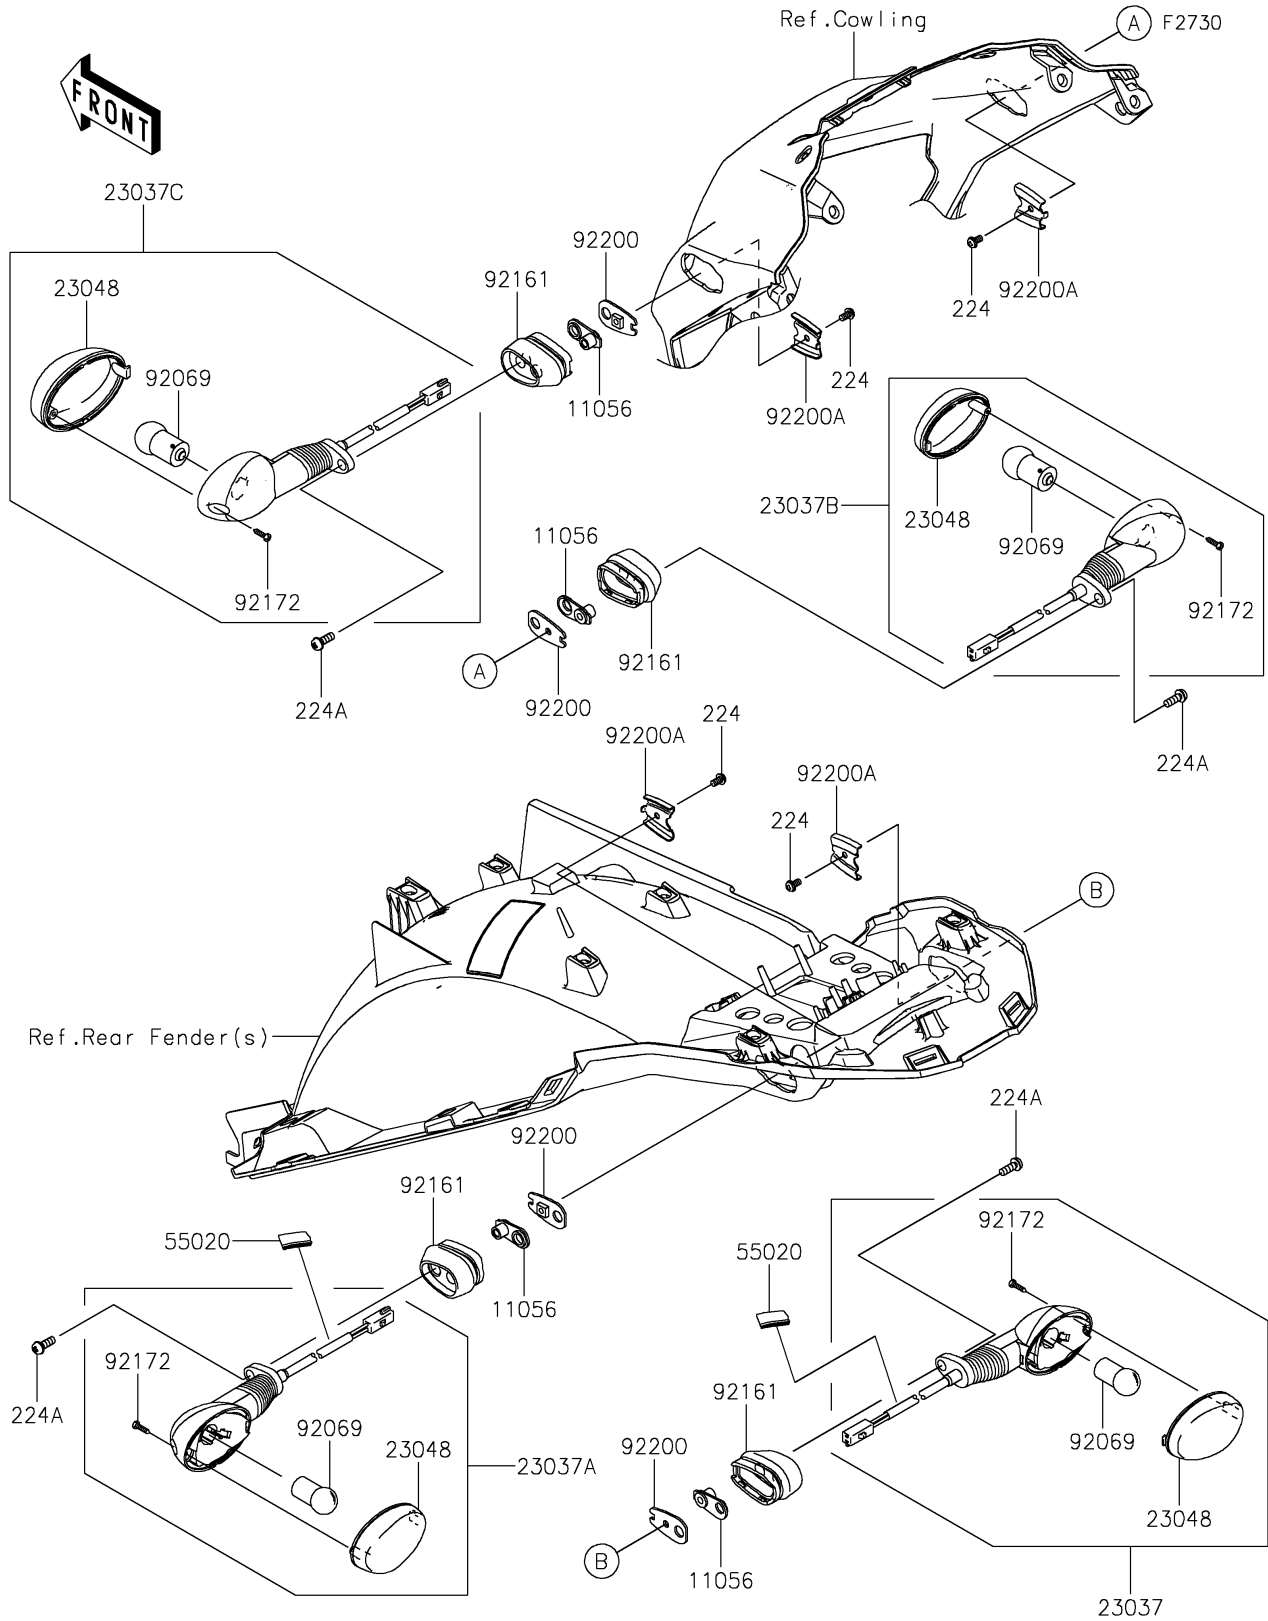

2023 KLR® 650 PARTS DIAGRAM

Turn Signals

2023 KLR® 650 PARTS LIST

Turn Signals

ITEM NAME	PART NUMBER	QUANTITY
BRACKET,6MM (Ref # 11056)	11056-4156	4
LAMP-ASSY-SIGNAL,RR,RH (Ref # 23037)	23037-0416	1
LAMP-ASSY-SIGNAL,RR,LH (Ref # 23037A)	23037-0417	1
LAMP-ASSY-SIGNAL,FR,RH (Ref # 23037B)	23037-0418	1
LAMP-ASSY-SIGNAL,FR,LH (Ref # 23037C)	23037-0419	1
LENS-SIGNAL LAMP (Ref # 23048)	23048-0035	4
GUARD,50X30 (Ref # 55020)	55020-2334	2
BULB,12V 10W (Ref # 92069)	92069-0106	4
DAMPER,SIGNAL LAMP (Ref # 92161)	92161-1680	4
SCREW,TAPPING,2.9X13 (Ref # 92172)	92172-0343	4
WASHER,SIGNAL LAMP (Ref # 92200)	92200-0164	4
WASHER,SIGNAL LAMP (Ref # 92200A)	92200-0165	4
SCREW-PAN-WP-CROS,4X8 (Ref # 224)	224AB0408	4
SCREW-PAN-WP-CROS,6X14 (Ref # 224A)	224AB0614	4