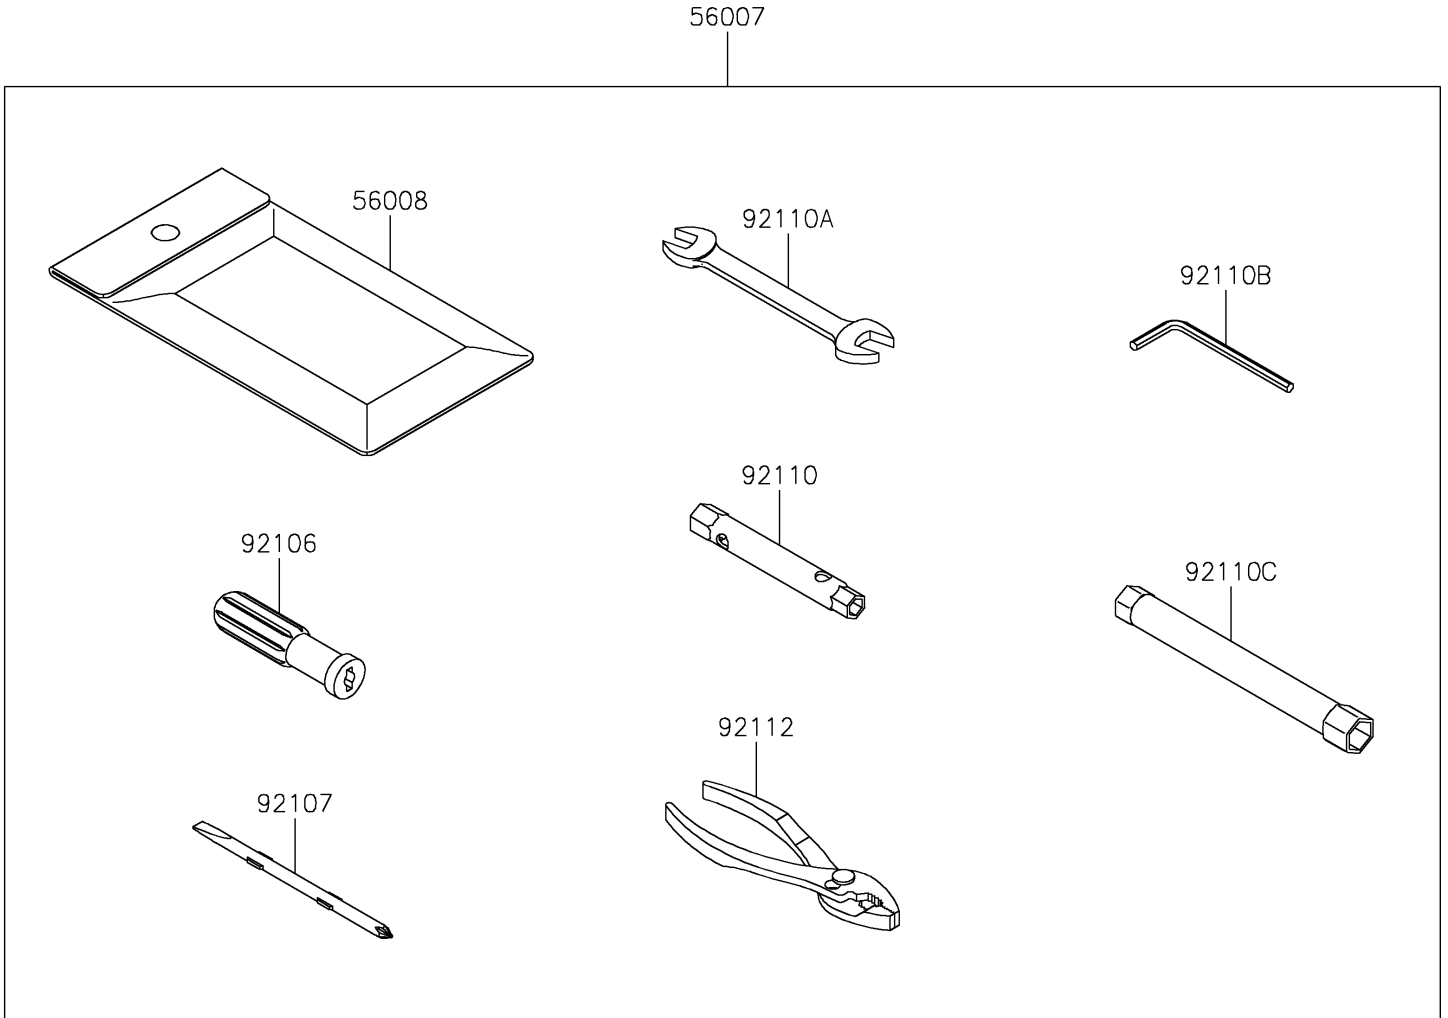

2023 KLR® 650 PARTS DIAGRAM

Owner's Tools

F2810

2023 KLR® 650 PARTS LIST

Owner's Tools

ITEM NAME	PART NUMBER	QUANTITY
TOOL-KIT (Ref # 56007)	56007-0196	1
BAG,TOOL (Ref # 56008)	56008-0036	1
GASKET-LIQUID,TB1211F,CLEAR (Ref # 92104)	92104-0004	1
GASKET-LIQUID,TB1216B,BLACK (Ref # 92104A)	92104-1064	1
GRIP-SCREW DRIVER (Ref # 92106)	92106-0004	1
TOOL-DRIVER,#2PHILLIPS&SLOT (Ref # 92107)	92107-0019	1
TOOL-WRENCH,BOX,8X10 (Ref # 92110)	92110-0049	1
TOOL-WRENCH,OPEN END,14X17 (Ref # 92110A)	92110-0057	1
TOOL-WRENCH,ALLEN,4MM (Ref # 92110B)	92110-0567	1
TOOL-WRENCH,BOX,12MM (Ref # 92110C)	92110-0579	1
TOOL-PLIERS (Ref # 92112)	92112-0007	1