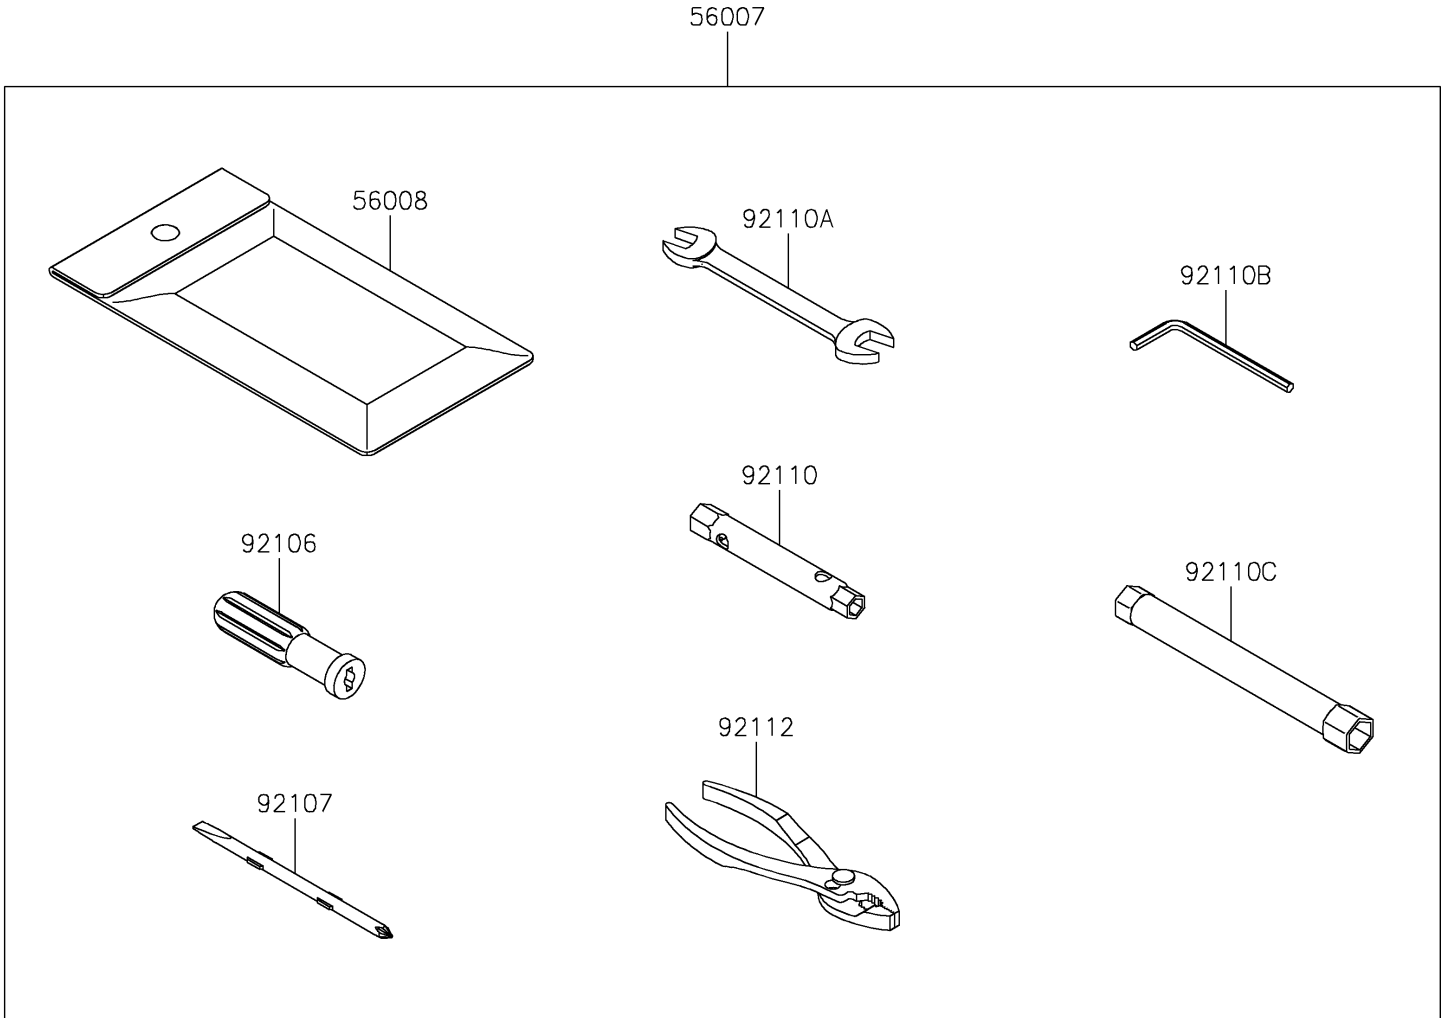

# 2024 KLR650 PARTS DIAGRAM

Owner's Tools

F2810

## 2024 KLR650 PARTS LIST

### Owner's Tools

ITEM NAME	PART NUMBER	QUANTITY
TOOL-KIT (Ref # 56007)	56007-0196	1
BAG,TOOL (Ref # 56008)	56008-0036	1
GASKET-LIQUID,TB1211F,CLEAR (Ref # 92104)	92104-0004	1
GASKET-LIQUID,TB1216B,BLACK (Ref # 92104A)	92104-1064	1
GRIP-SCREW DRIVER (Ref # 92106)	92106-0004	1
TOOL-DRIVER,#2PHILLIPS&SLOT (Ref # 92107)	92107-0019	1
TOOL-WRENCH,BOX,8X10 (Ref # 92110)	92110-0049	1
TOOL-WRENCH,OPEN END,14X17 (Ref # 92110A)	92110-0057	1
TOOL-WRENCH,ALLEN,4MM (Ref # 92110B)	92110-0567	1
TOOL-WRENCH,BOX,12MM (Ref # 92110C)	92110-0579	1
TOOL-PLIERS (Ref # 92112)	92112-0007	1