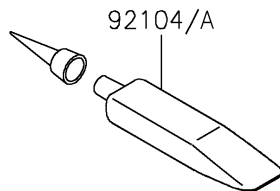

# 2024 KLR650 PARTS DIAGRAM

Owner's Tools

F2810

### Owner's Tools

ITEM NAME	PART NUMBER	QUANTITY
TOOL-KIT (Ref # 56007)	56007-0196	1
BAG,TOOL (Ref # 56008)	56008-0036	1
GASKET-LIQUID,TB1211F,CLEAR (Ref # 92104)	92104-0004	1
GASKET-LIQUID,TB1216B,BLACK (Ref # 92104A)	92104-1064	1
GRIP-SCREW DRIVER (Ref # 92106)	92106-0004	1
TOOL-DRIVER,#2PHILLIPS&SLOT (Ref # 92107)	92107-0019	1
TOOL-WRENCH,BOX,8X10 (Ref # 92110)	92110-0049	1
TOOL-WRENCH,OPEN END,14X17 (Ref # 92110A)	92110-0057	1
TOOL-WRENCH,ALLEN,4MM (Ref # 92110B)	92110-0567	1
TOOL-WRENCH,BOX,12MM (Ref # 92110C)	92110-0579	1
TOOL-PLIERS (Ref # 92112)	92112-0007	1