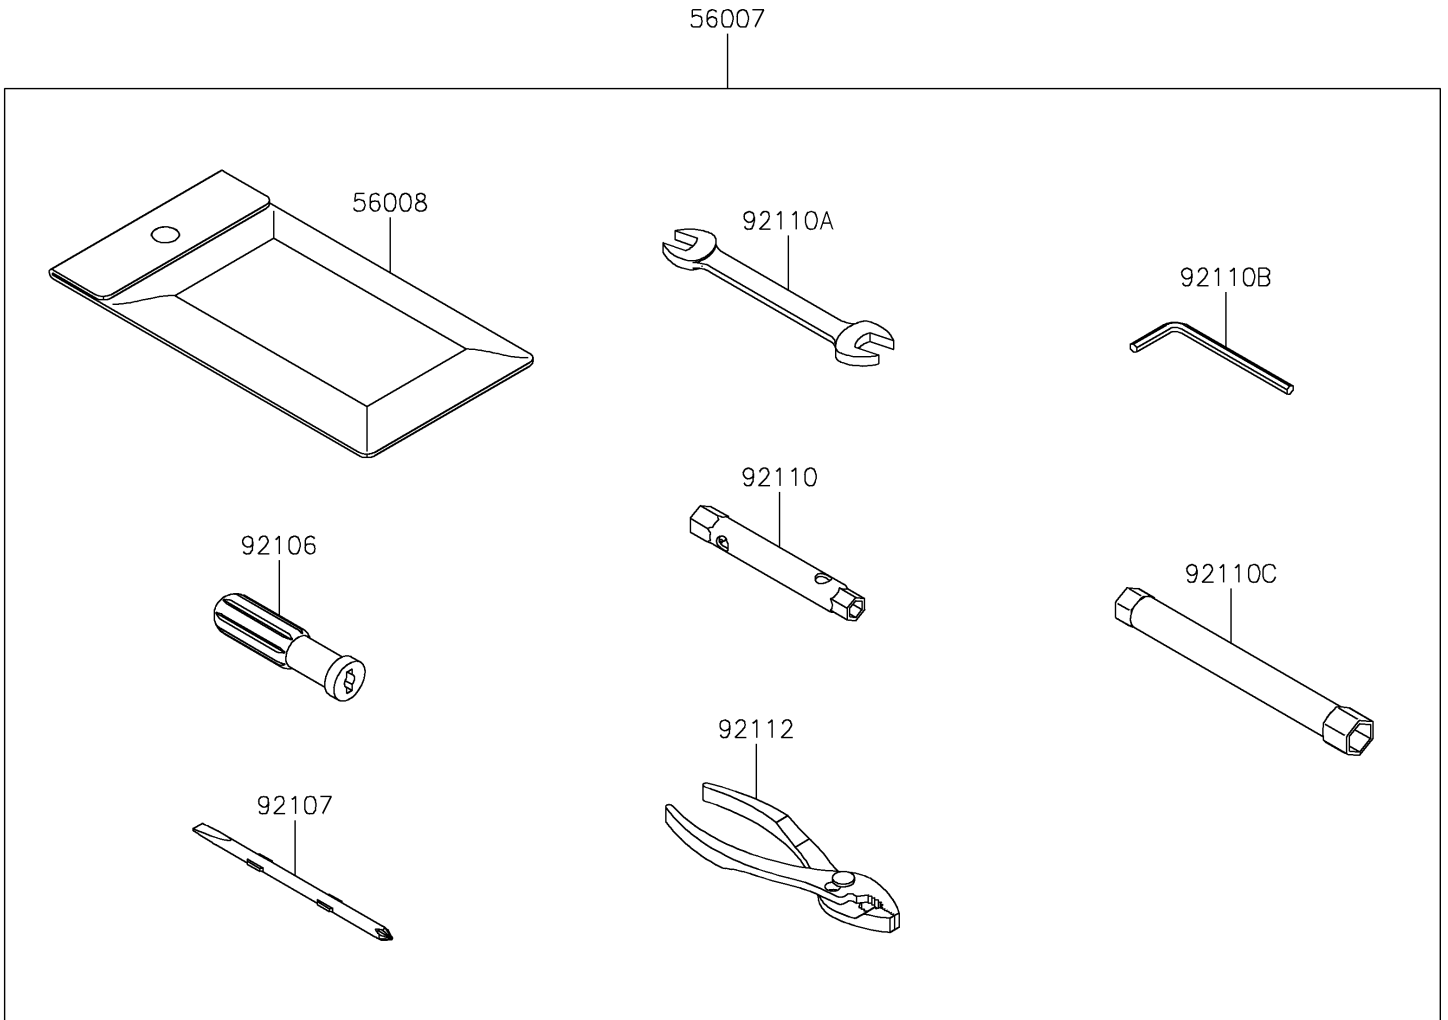

2023 KLR® 650 PARTS DIAGRAM

Owner's Tools

F2810

2023 KLR® 650 PARTS LIST

Owner's Tools

ITEM NAME	PART NUMBER	QUANTITY
TOOL-KIT (Ref # 56007)	56007-0196	1
BAG,TOOL (Ref # 56008)	56008-0036	1
GASKET-LIQUID,TB1211F,CLEAR (Ref # 92104)	92104-0004	1
GASKET-LIQUID,TB1216B,BLACK (Ref # 92104A)	92104-1064	1
GRIP-SCREW DRIVER (Ref # 92106)	92106-0004	1
TOOL-DRIVER,#2PHILLIPS&SLOT (Ref # 92107)	92107-0019	1
TOOL-WRENCH,BOX,8X10 (Ref # 92110)	92110-0049	1
TOOL-WRENCH,OPEN END,14X17 (Ref # 92110A)	92110-0057	1
TOOL-WRENCH,ALLEN,4MM (Ref # 92110B)	92110-0567	1
TOOL-WRENCH,BOX,12MM (Ref # 92110C)	92110-0579	1
TOOL-PLIERS (Ref # 92112)	92112-0007	1