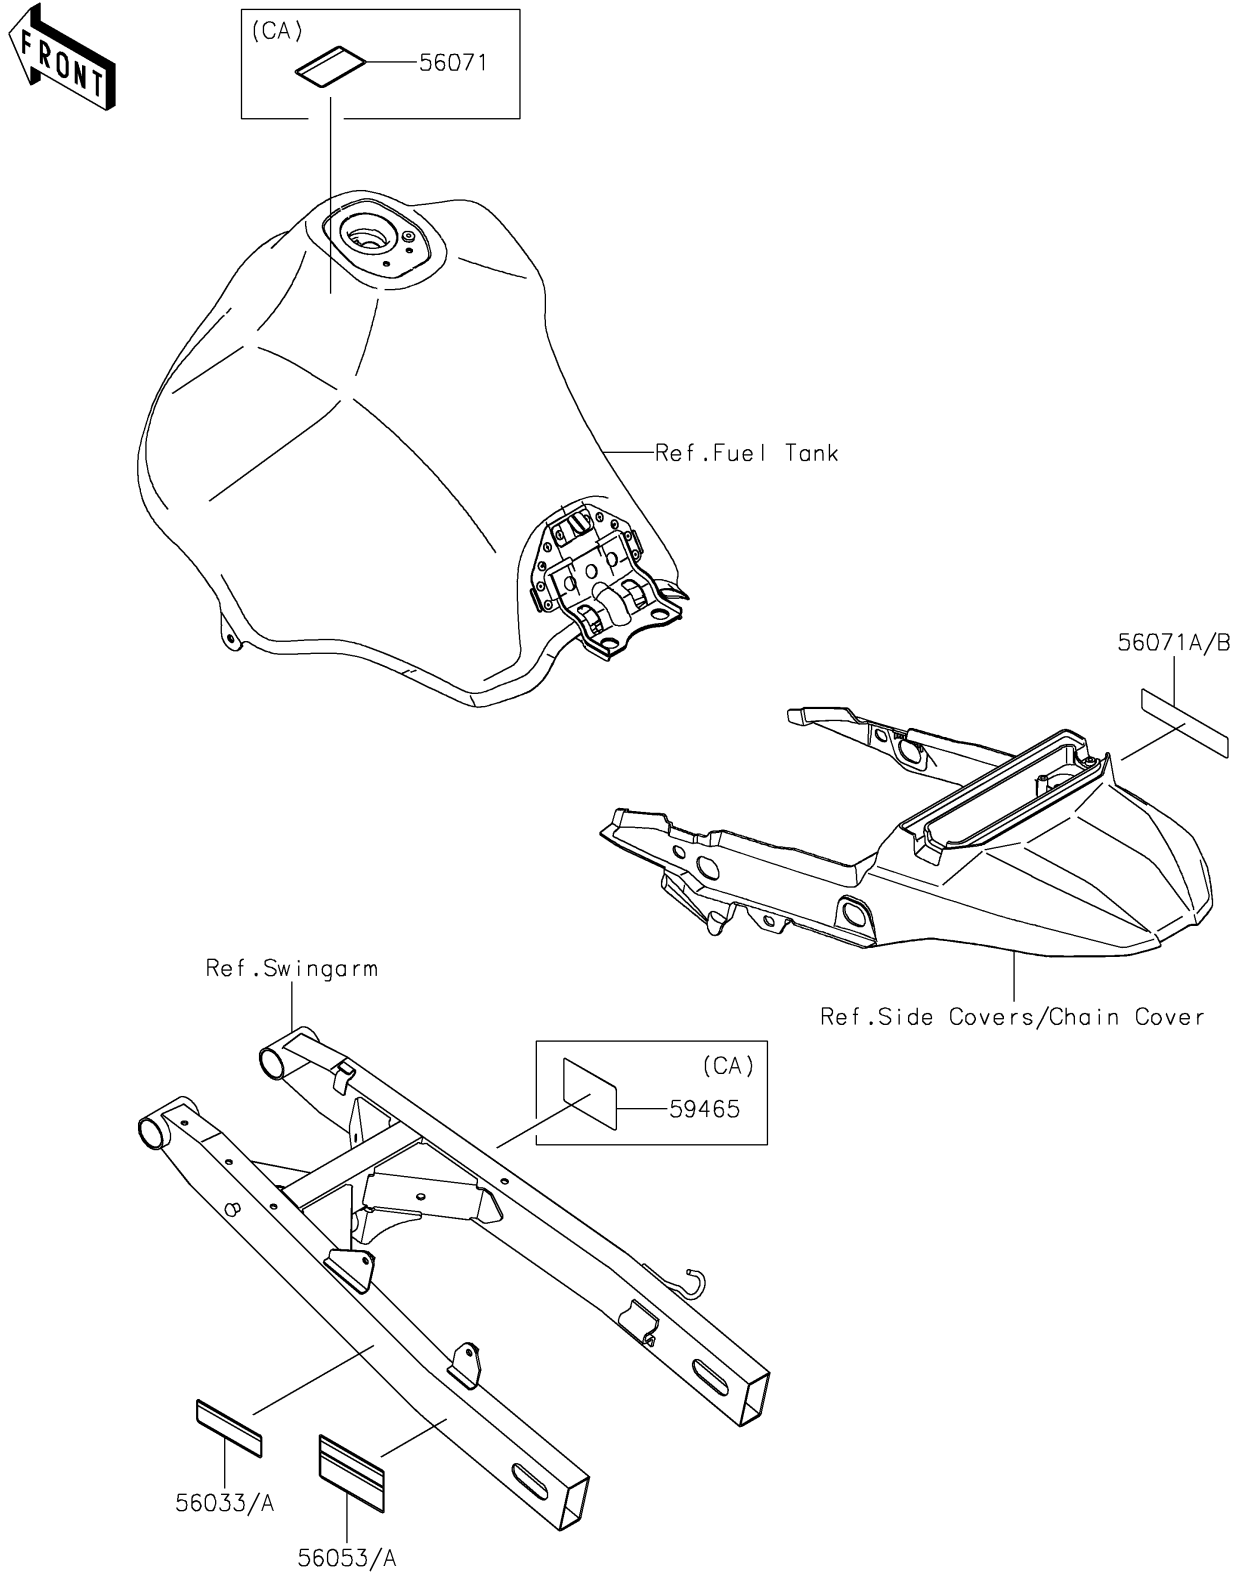

2024 KLR650 PARTS DIAGRAM

Labels

F2860

2024 KLR650 PARTS LIST

Labels

ITEM NAME	PART NUMBER	QUANTITY
LABEL-MANUAL,CHAIN (Ref # 56033)	56033-1478	1
LABEL-MANUAL,CHAIN (Ref # 56033A)	56033-1479	1
LABEL-SPECIFICATION,TIRE&LOAD (Ref # 56053)	56053-1837	1
LABEL-SPECIFICATION,TIRE&LOAD (Ref # 56053A)	56053-1838	1
LABEL-WARNING,EVAPO (Ref # 56071)	56071-0158	1
LABEL-WARNING,CARRIER LOADING (Ref # 56071A)	56071-1044	1
LABEL-WARNING,CARRIER LOADING (Ref # 56071B)	56071-1045	1
LABEL-CERTIFICATION,EVAPO (Ref # 59465)	59465-7733	1