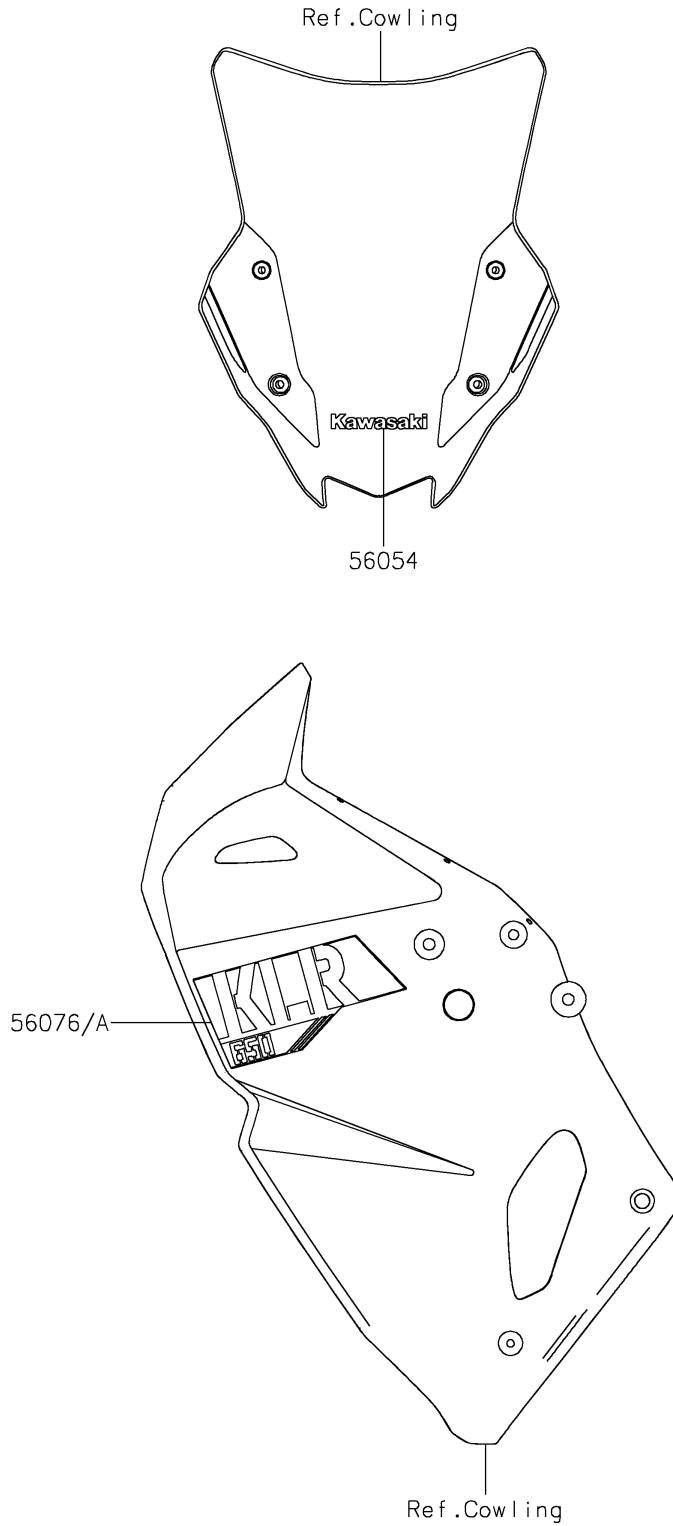

# 2023 KLR® 650 PARTS DIAGRAM

Decals(Green)(GPFNN/GPFNL)(CA,US)

F2861

## 2023 KLR® 650 PARTS LIST

Decals(Green)(GPFNN/GPFNL)(CA,US)

ITEM NAME	PART NUMBER	QUANTITY
MARK,WINDSHIELD,KAWASAKI (Ref # 56054)	56054-2177	1
PATTERN,SHROUD,LH (Ref # 56076)	56076-7386	1
PATTERN,SHROUD,RH (Ref # 56076A)	56076-7387	1