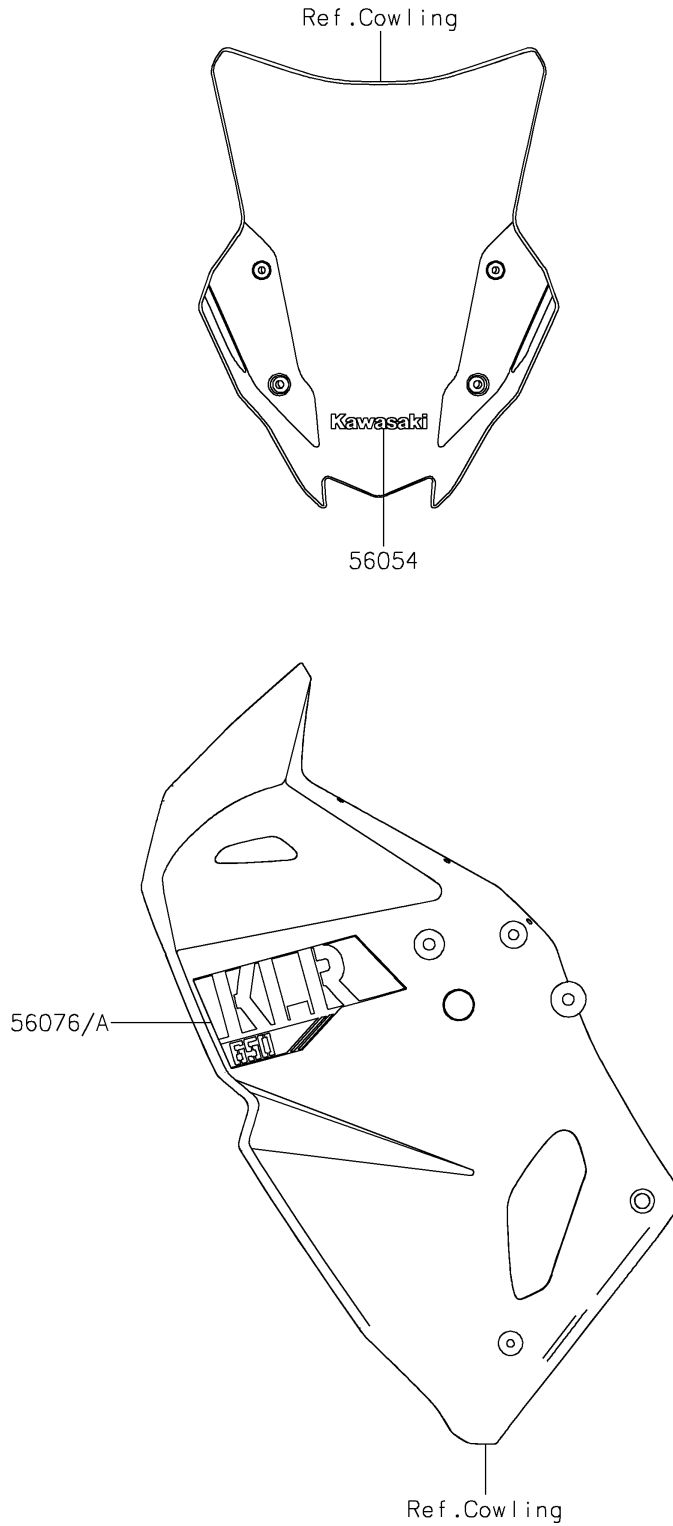

2023 KLR® 650 PARTS DIAGRAM

Decals(Green)(GPFNN/GPFNL)(CA,US)

F2861

2023 KLR® 650 PARTS LIST

Decals(Green)(GPFNN/GPFNL)(CA,US)

ITEM NAME	PART NUMBER	QUANTITY
MARK,WINDSHIELD,KAWASAKI (Ref # 56054)	56054-2177	1
PATTERN,SHROUD,LH (Ref # 56076)	56076-7386	1
PATTERN,SHROUD,RH (Ref # 56076A)	56076-7387	1